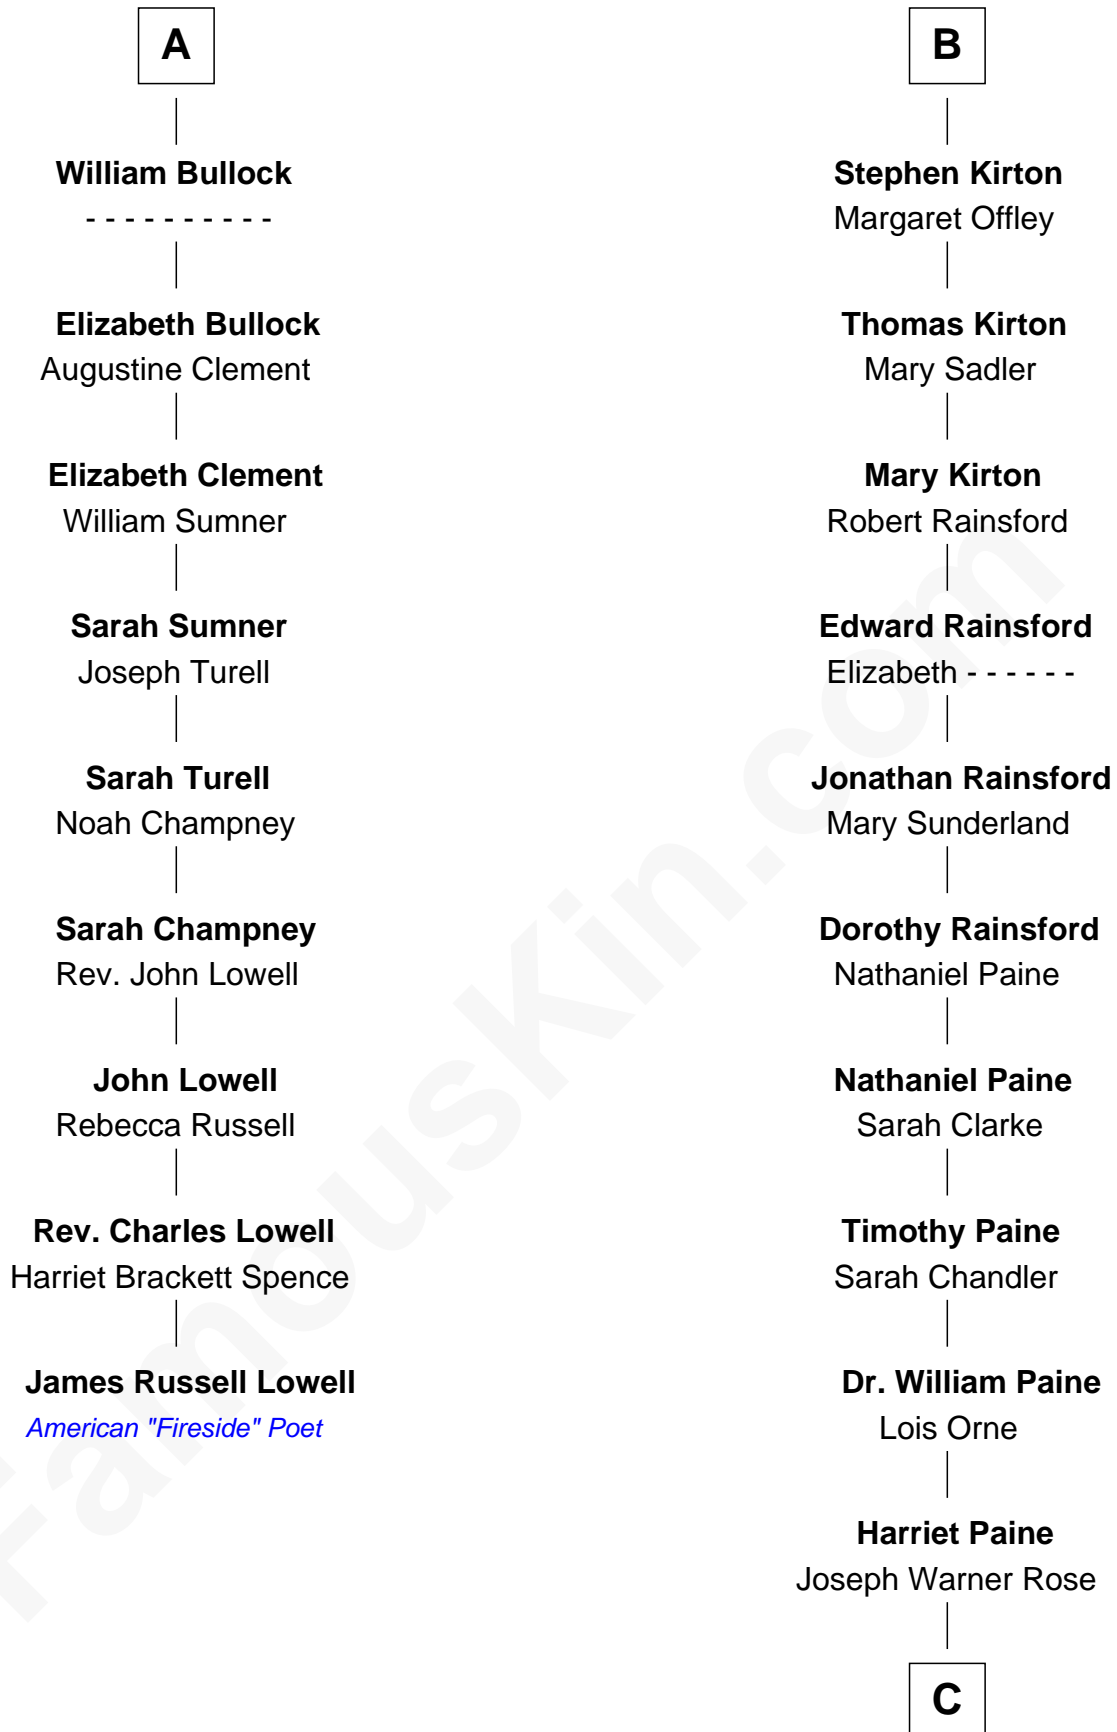

FamousKin.com
Relationship Chart of
James Russell Lowell
American "Fireside" Poet

15th cousin 6 times removed of
Endicott Peabody
62nd Governor of Massachusetts

C

Harriet Paine Rose

John Clarke Lee

Marianne Cabot Lee