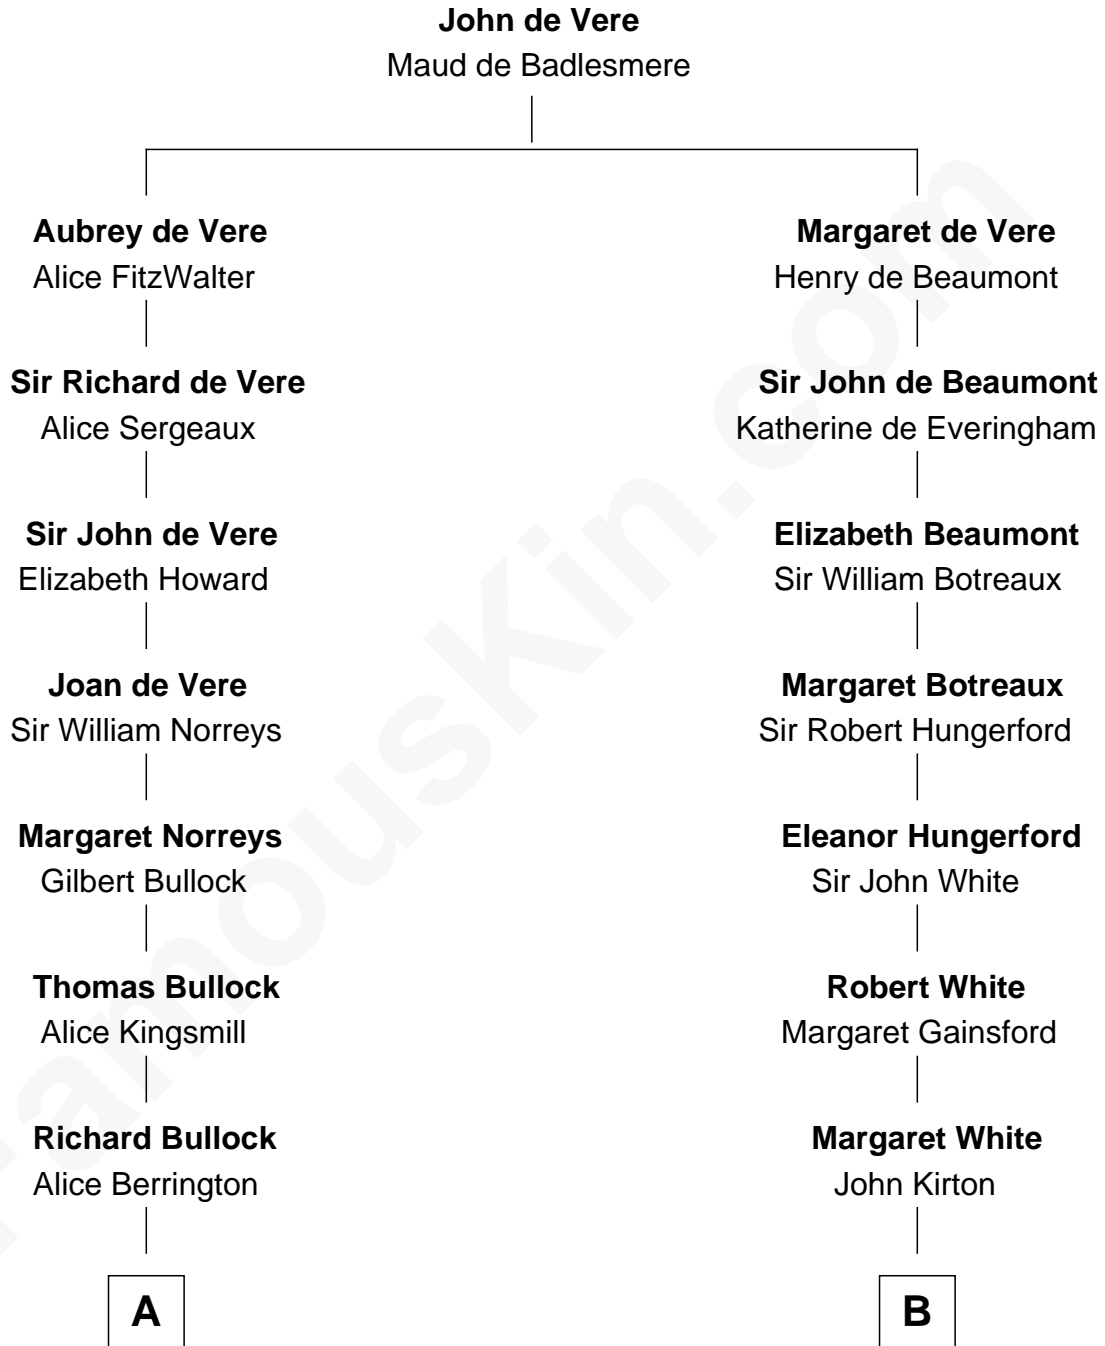

FamousKin.com
Relationship Chart of
James Russell Lowell
American "Fireside" Poet

15th cousin 6 times removed of
Endicott Peabody
62nd Governor of Massachusetts

C

Harriet Paine Rose

John Clarke Lee

Marianne Cabot Lee