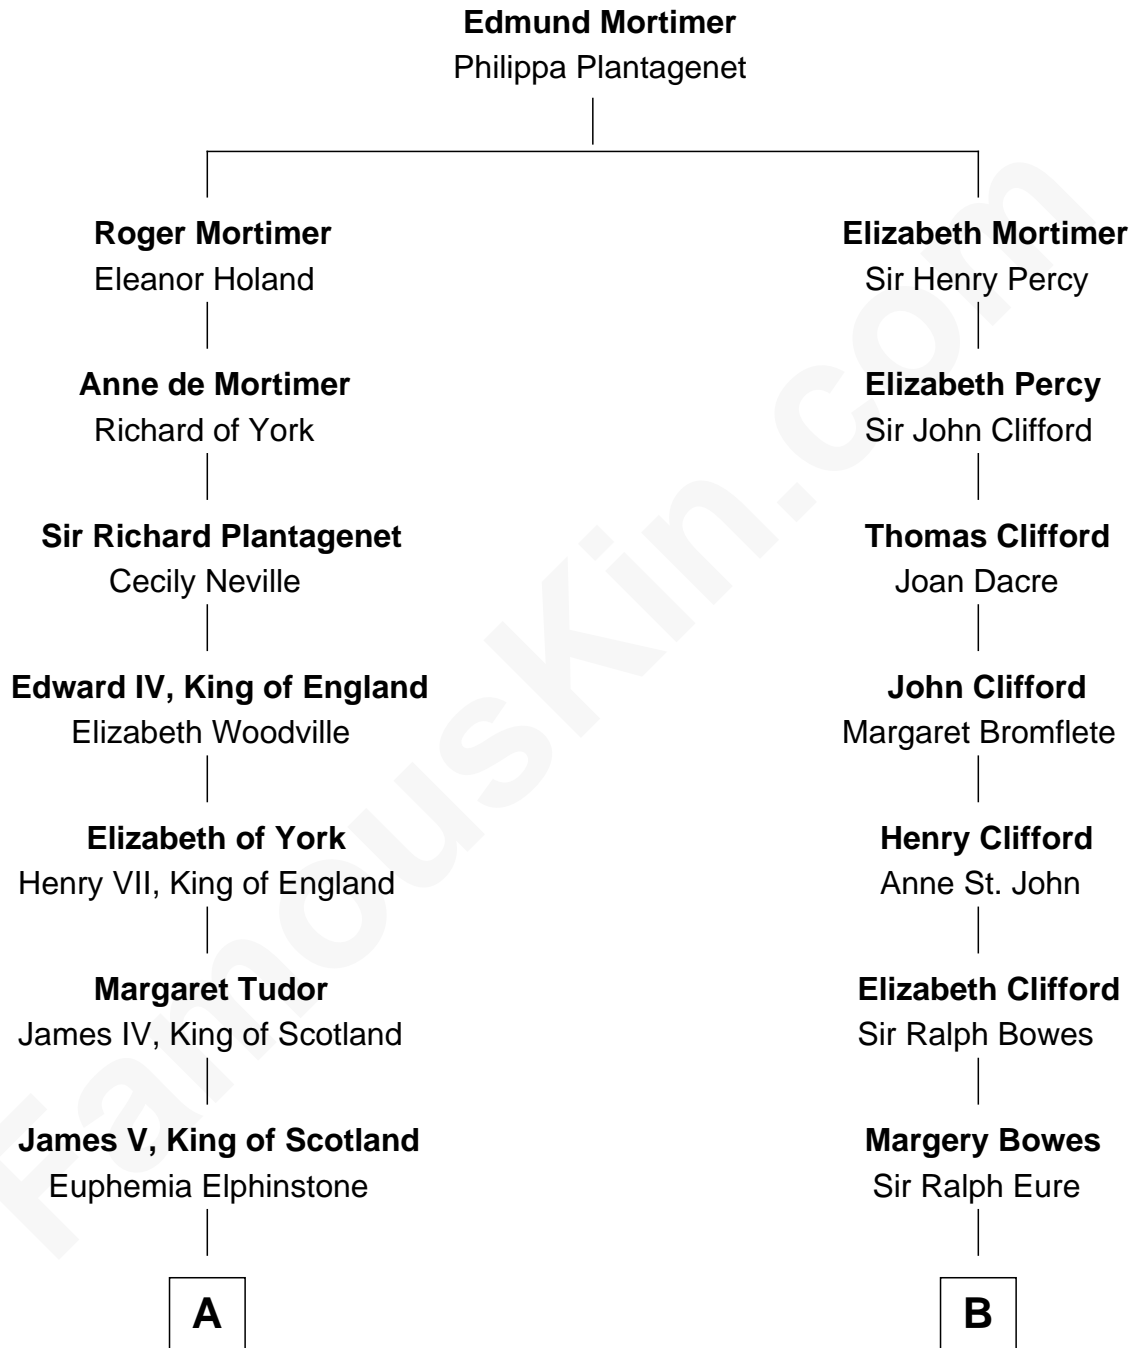

FamousKin.com
Relationship Chart of
James Russell Lowell
American "Fireside" Poet

17th cousin 2 times removed of

Endicott Peabody
62nd Governor of Massachusetts

C

Henry Parkman

Mary Frances Parker

Mary Elizabeth Parkman

Rt. Rev. Malcolm Endicott Peabody

Endicott Peabody

62nd Governor of Massachusetts

FamousKin.com