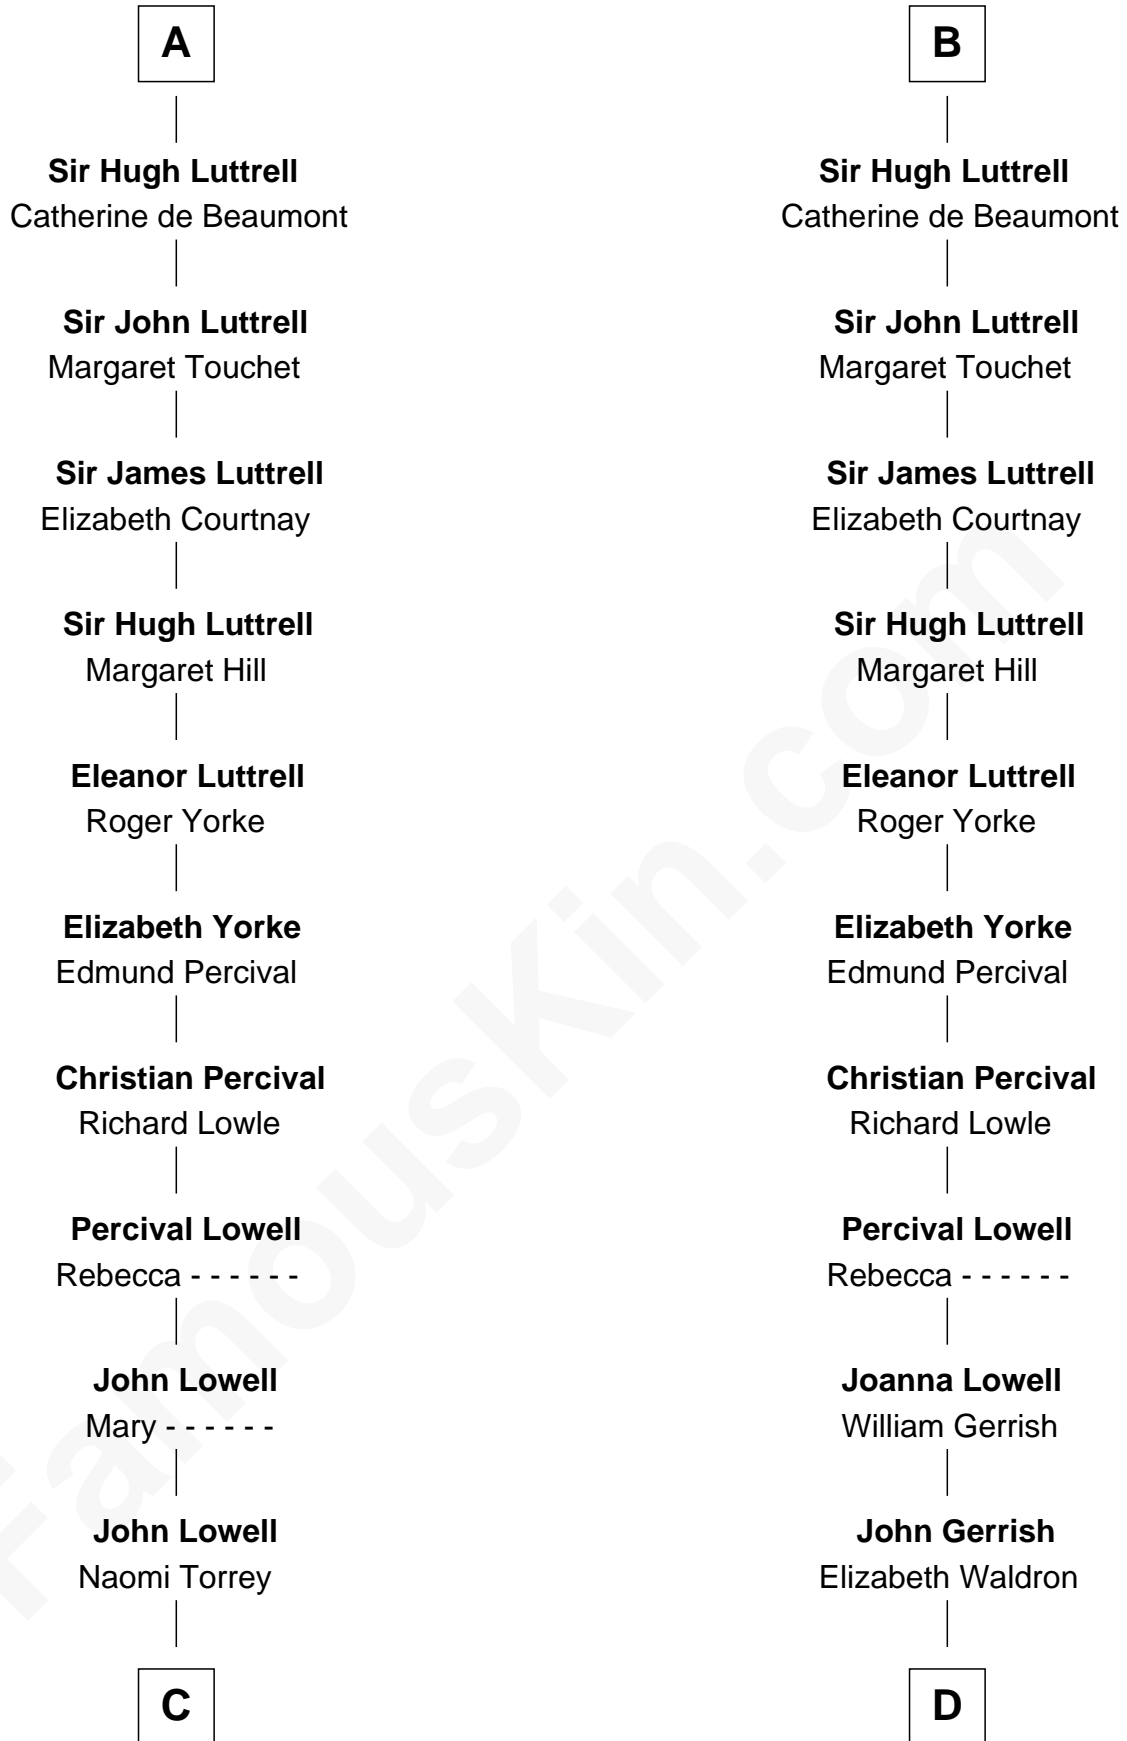

FamousKin.com Relationship Chart of

James Russell Lowell

American "Fireside" Poet

20th cousin 1 time removed of

Ichabod Goodwin

27th Governor of New Hampshire

Sir Robert de Beaumont

Maud FitzReginald

Col. Joseph Gerrish
Anna Thompson

Anna Thompson Gerrish
Samuel Goodwin

Ichabod Goodwin
27th Governor of New Hampshire