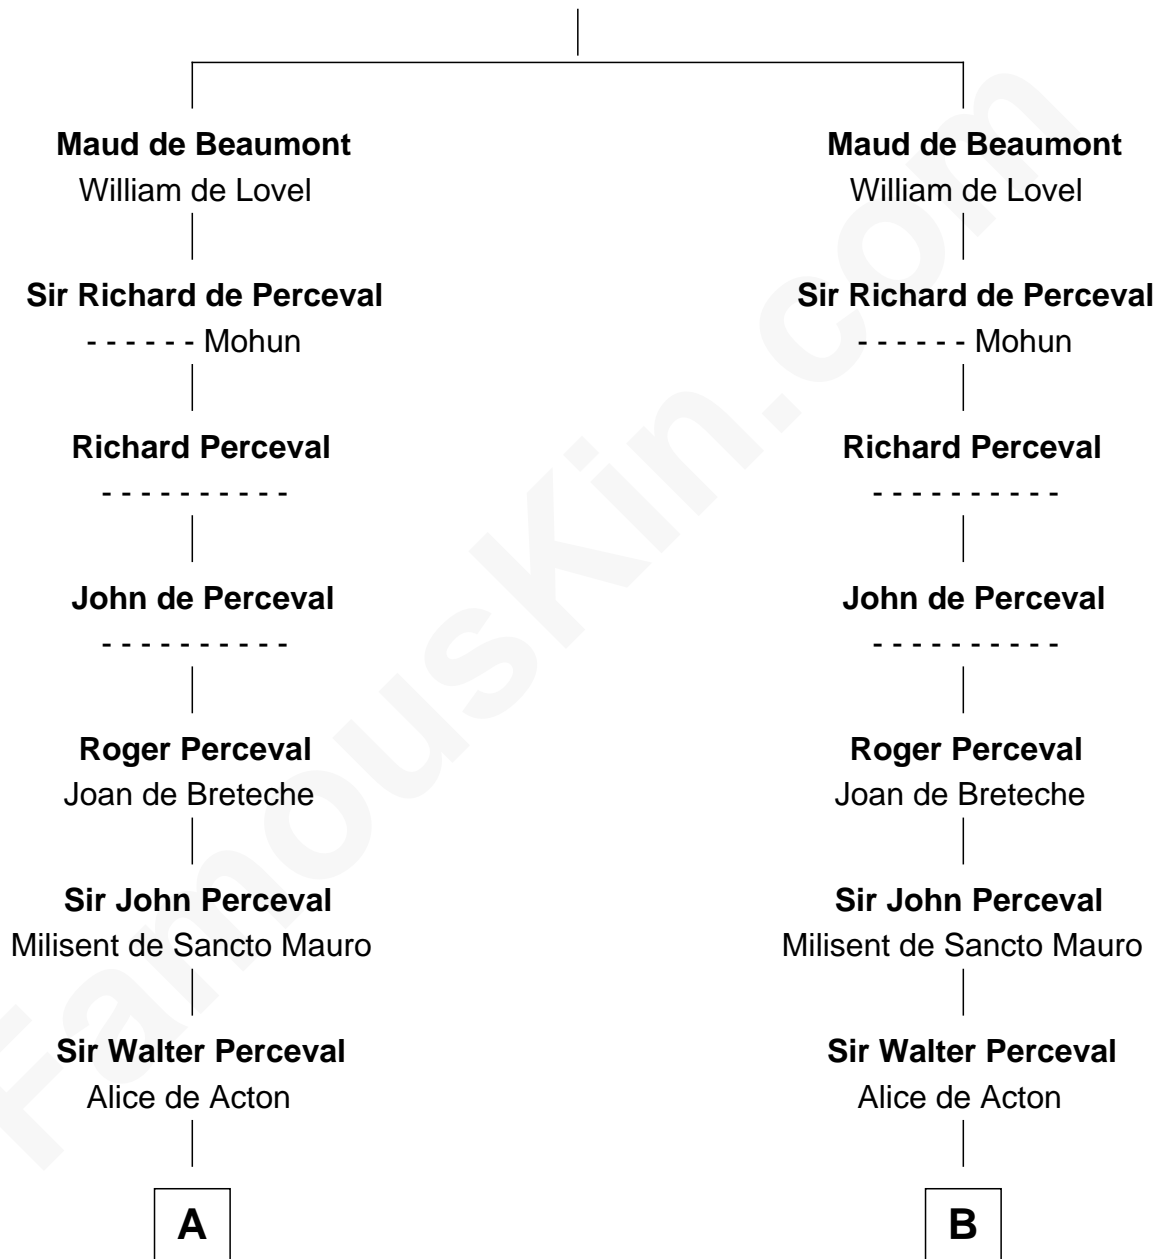

FamousKin.com
Relationship Chart of
James Russell Lowell
American "Fireside" Poet

20th cousin 1 time removed of
Ichabod Goodwin
27th Governor of New Hampshire

Sir Robert de Beaumont
 Isabel de Vermandois

Col. Joseph Gerrish
Anna Thompson

Anna Thompson Gerrish
Samuel Goodwin

Ichabod Goodwin
27th Governor of New Hampshire