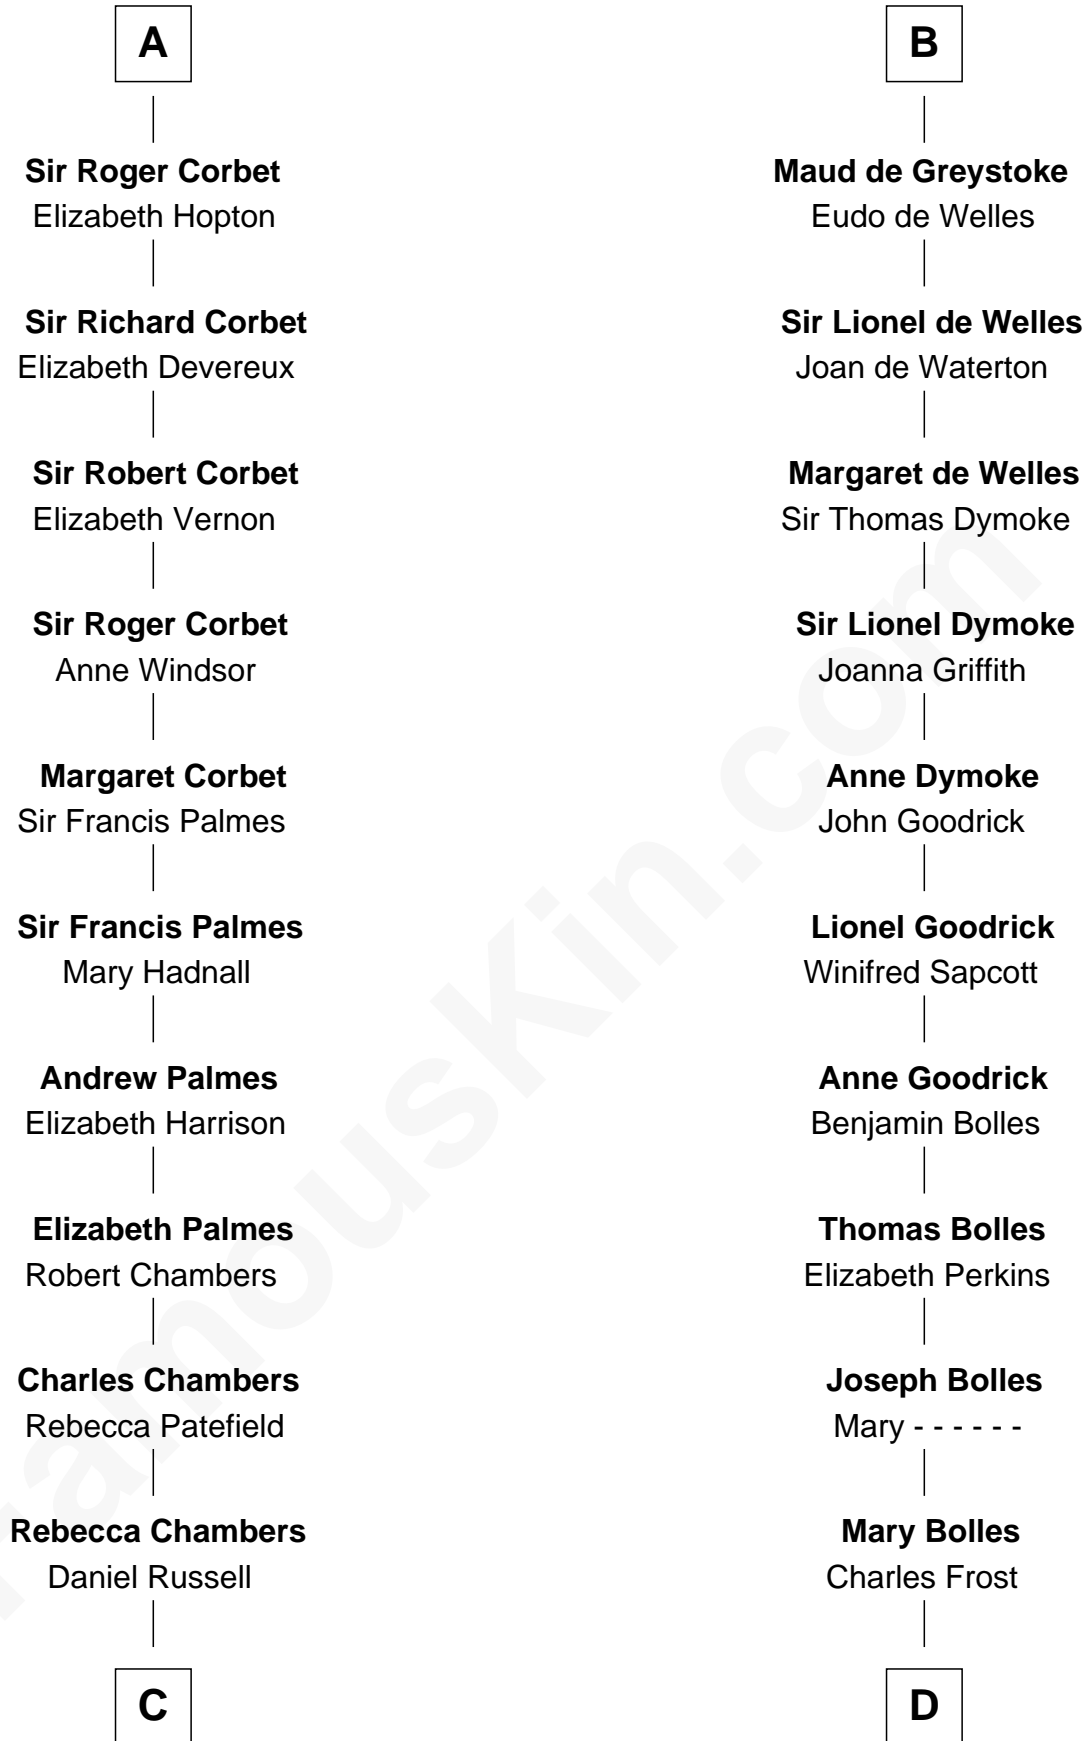

FamousKin.com
Relationship Chart of
James Russell Lowell
American "Fireside" Poet

20th cousin 1 time removed of
Ichabod Goodwin
27th Governor of New Hampshire

C

James Russell
Katharine Graves

Rebecca Russell
John Lowell

Rev. Charles Lowell
Harriet Brackett Spence

James Russell Lowell
American "Fireside" Poet

D

Mary Frost
John Hill

Elisha Hill
Mary Plaisted

Hannah Hill
Dominicus Goodwin

Samuel Goodwin
Anna Thompson Gerrish

Ichabod Goodwin
27th Governor of New Hampshire