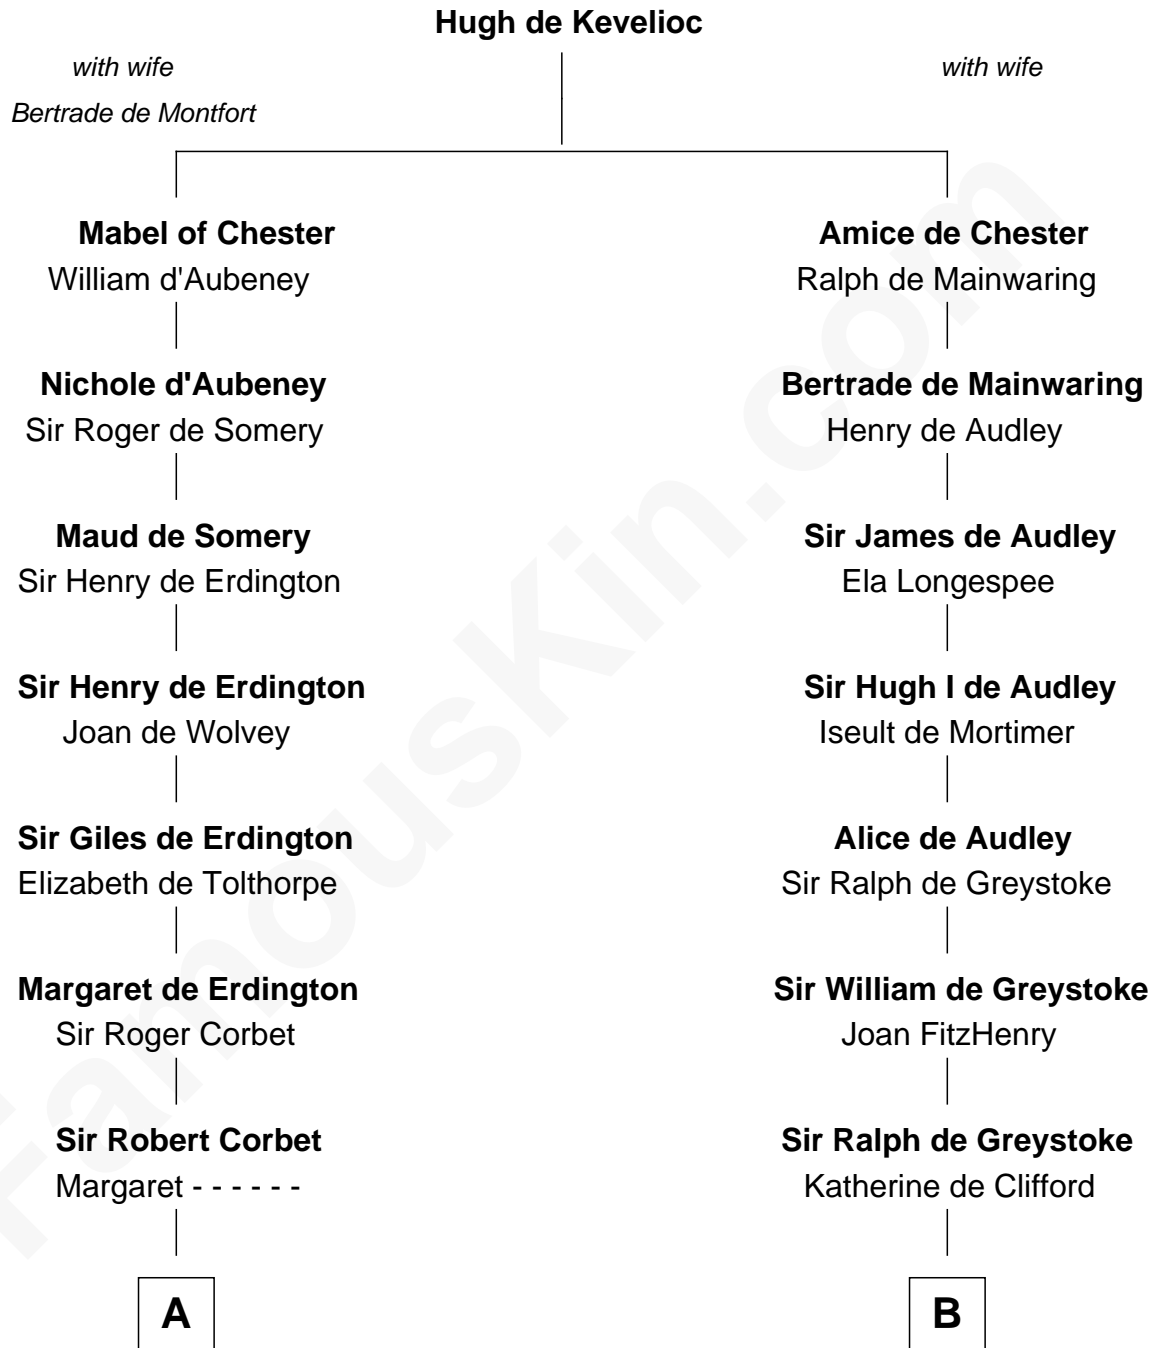

FamousKin.com
Relationship Chart of
James Russell Lowell
American "Fireside" Poet

20th cousin 1 time removed of
Ichabod Goodwin
27th Governor of New Hampshire

C

James Russell
Katharine Graves

Rebecca Russell
John Lowell

Rev. Charles Lowell
Harriet Brackett Spence

James Russell Lowell
American "Fireside" Poet

D

Mary Frost
John Hill

Elisha Hill
Mary Plaisted

Hannah Hill
Dominicus Goodwin

Samuel Goodwin
Anna Thompson Gerrish

Ichabod Goodwin
27th Governor of New Hampshire