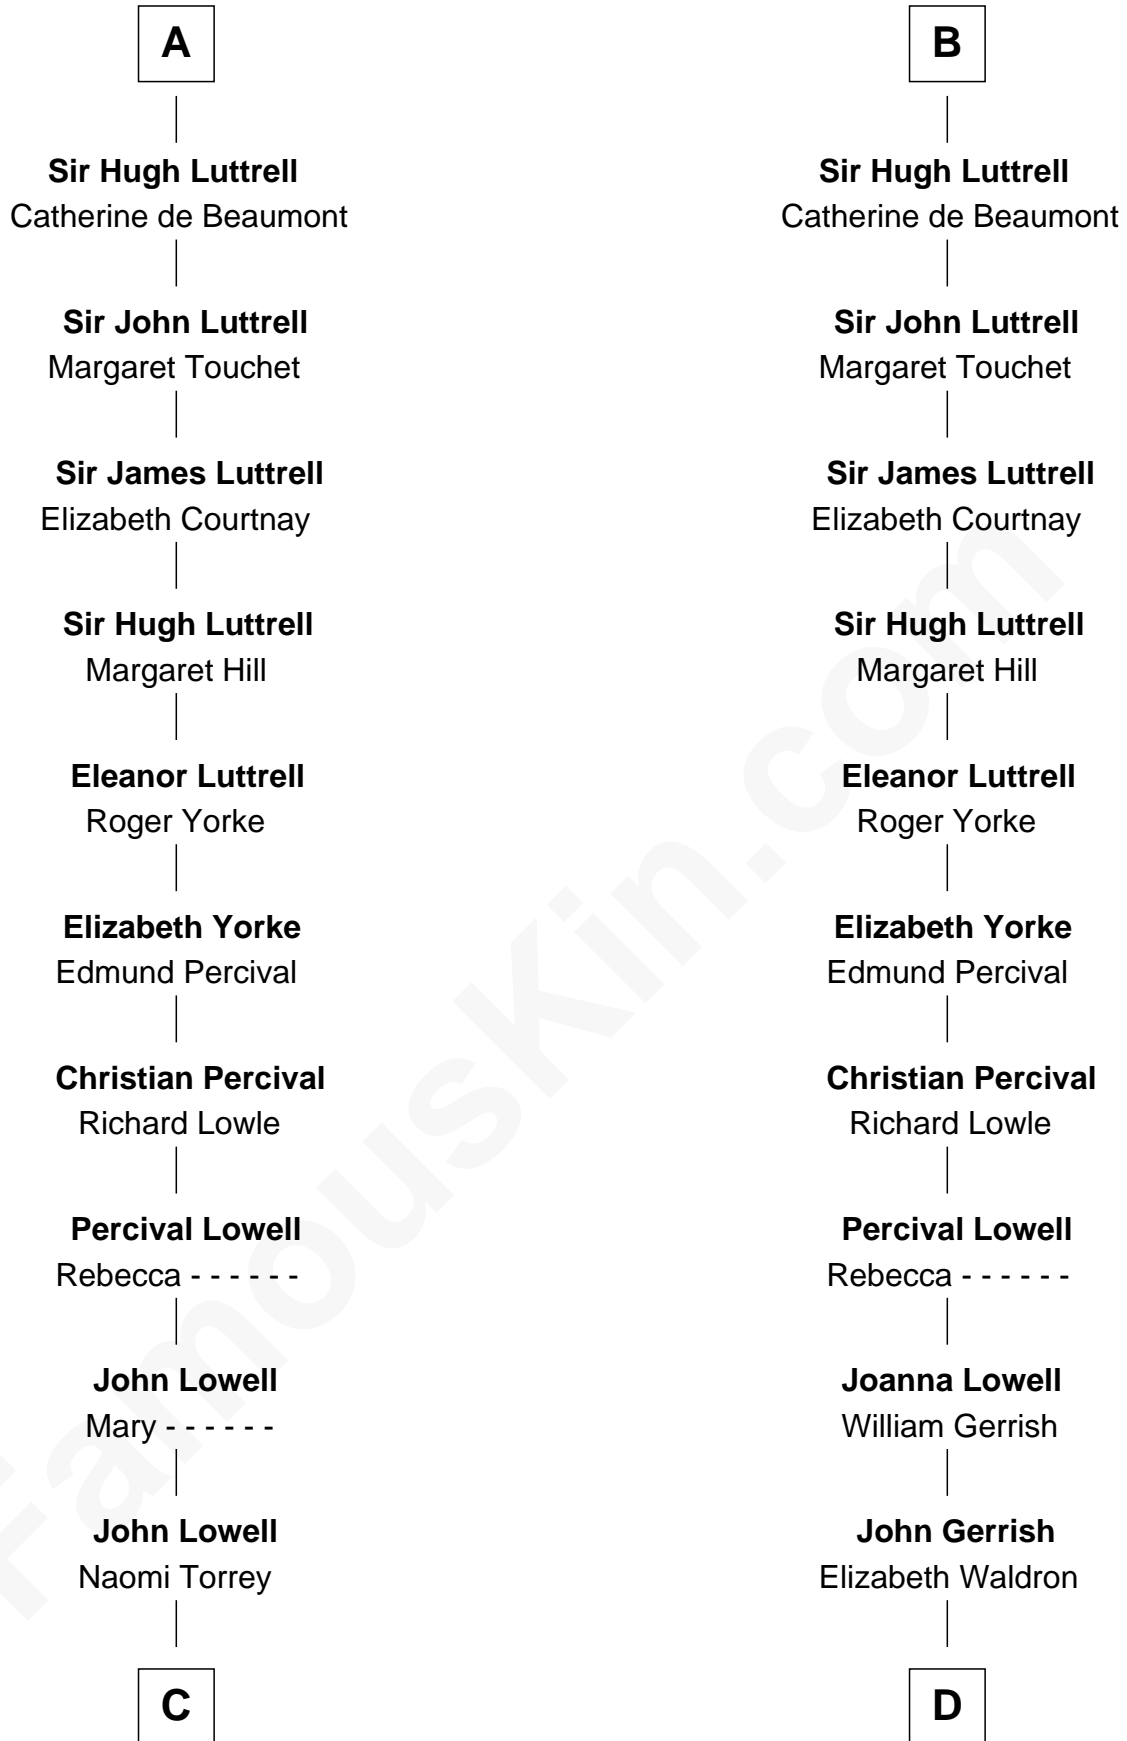

**FamousKin.com**  
**Relationship Chart of**  
**James Russell Lowell**  
*American "Fireside" Poet*

**20th cousin 1 time removed of**  
**Ichabod Goodwin**  
*27th Governor of New Hampshire*

**C**

**Ebenezer Lowell**  
Elizabeth Shailer

**Col. Joseph Gerrish**  
Anna Thompson

**Anna Thompson Gerrish**  
Samuel Goodwin

**Ichabod Goodwin**  
*27th Governor of New Hampshire*