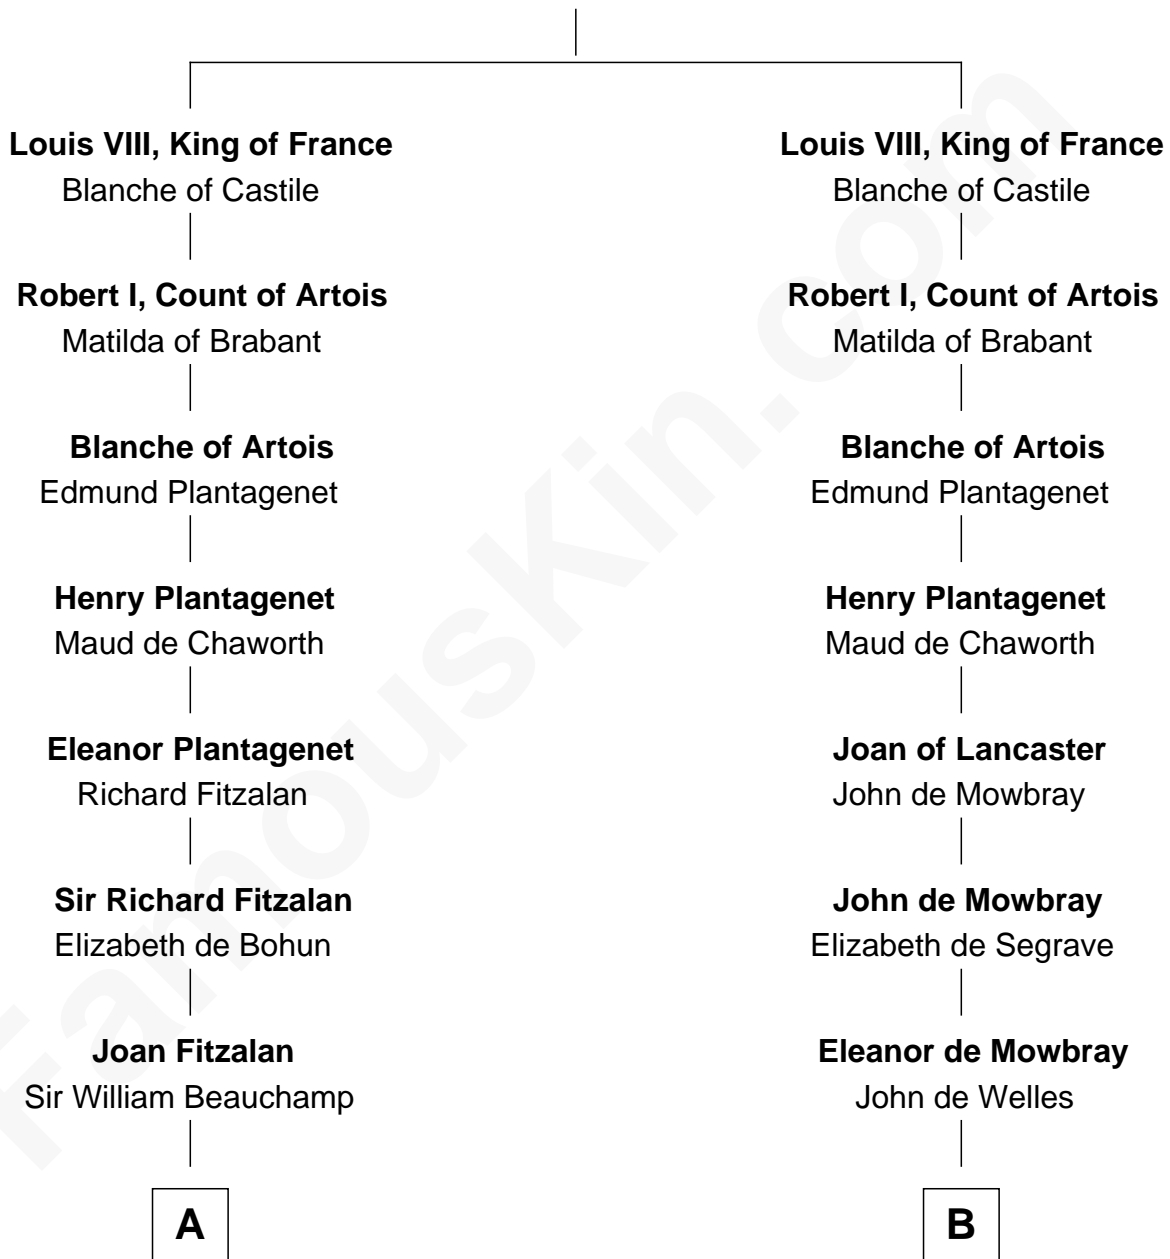

**FamousKin.com**  
**Relationship Chart of**  
**James Russell Lowell**  
*American "Fireside" Poet*

21st cousin of

**Ichabod Goodwin**  
*27th Governor of New Hampshire*

**Philip II Auguste, King of France**  
 Isabella of Hainault

**C**

**Rebecca Chambers**

Daniel Russell

**James Russell**

Katharine Graves

**Rebecca Russell**

John Lowell

**Rev. Charles Lowell**