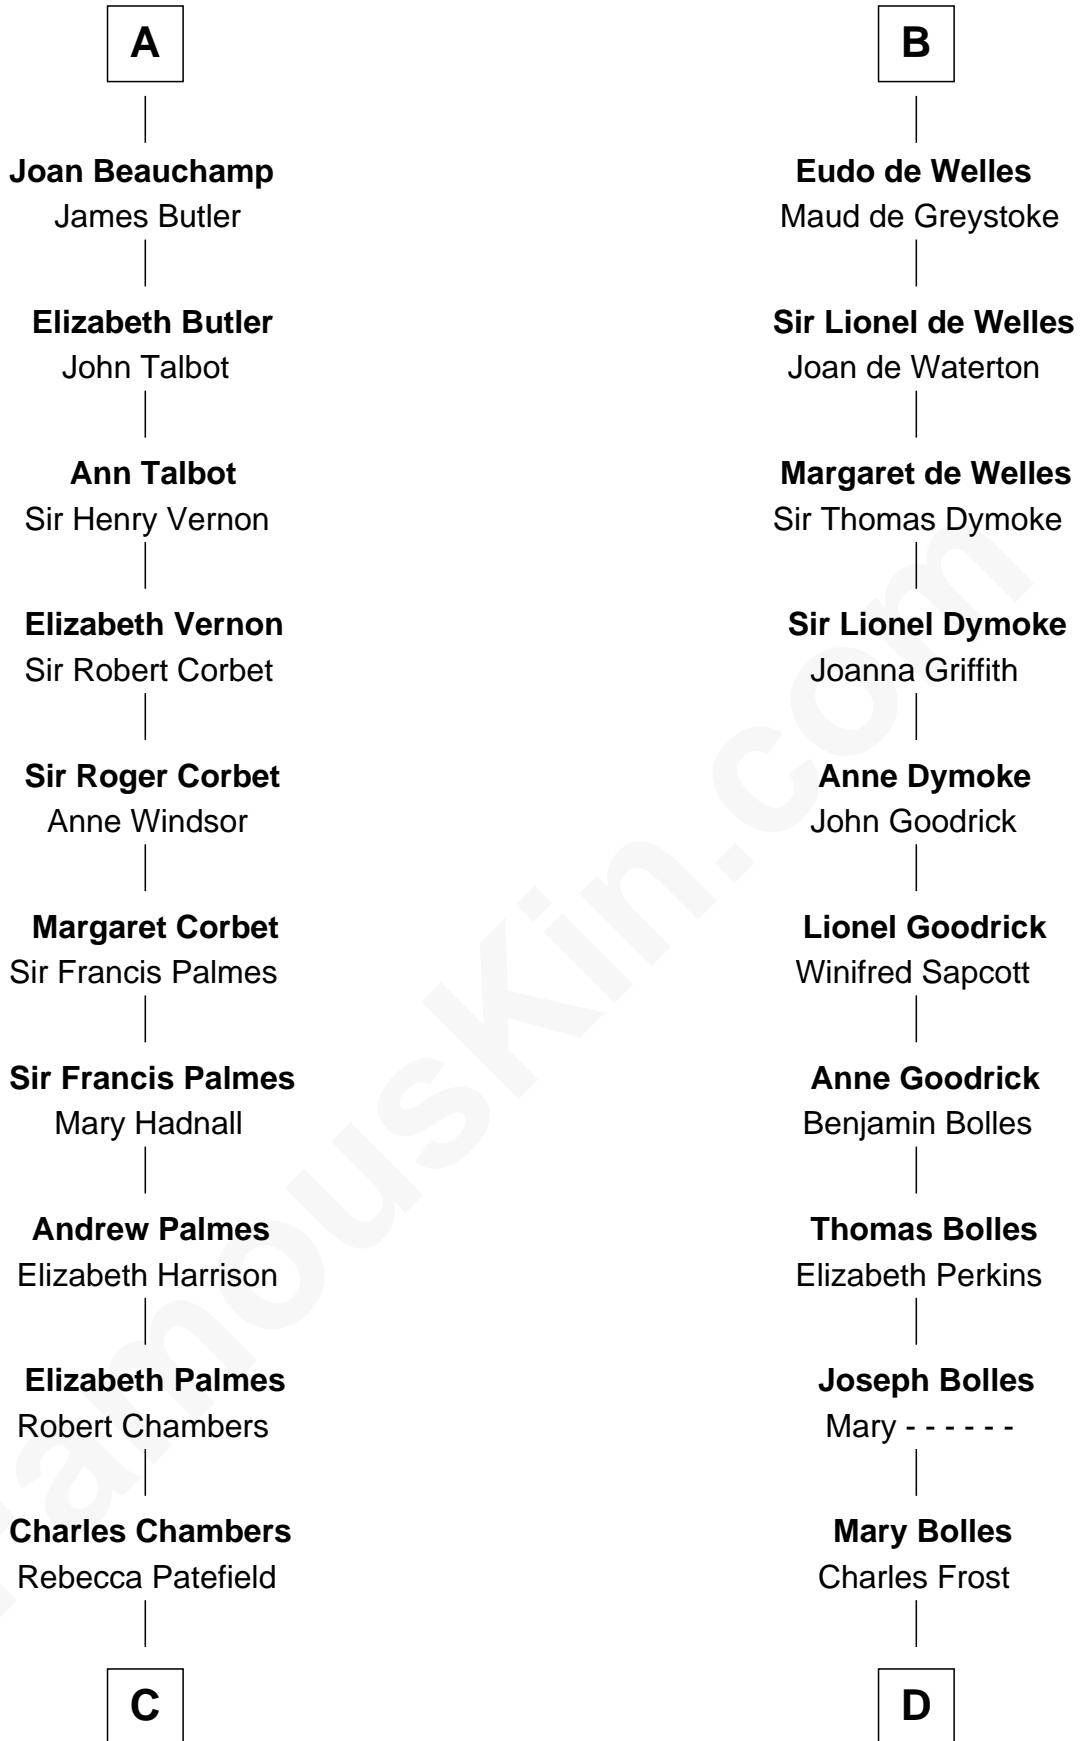

**FamousKin.com**  
**Relationship Chart of**  
**James Russell Lowell**  
*American "Fireside" Poet*

21st cousin of

**Ichabod Goodwin**  
*27th Governor of New Hampshire*

**Philip II Auguste, King of France**  
 Isabella of Hainault

**C**

**Rebecca Chambers**

Daniel Russell

**James Russell**

Katharine Graves

**Rebecca Russell**

John Lowell

**Rev. Charles Lowell**