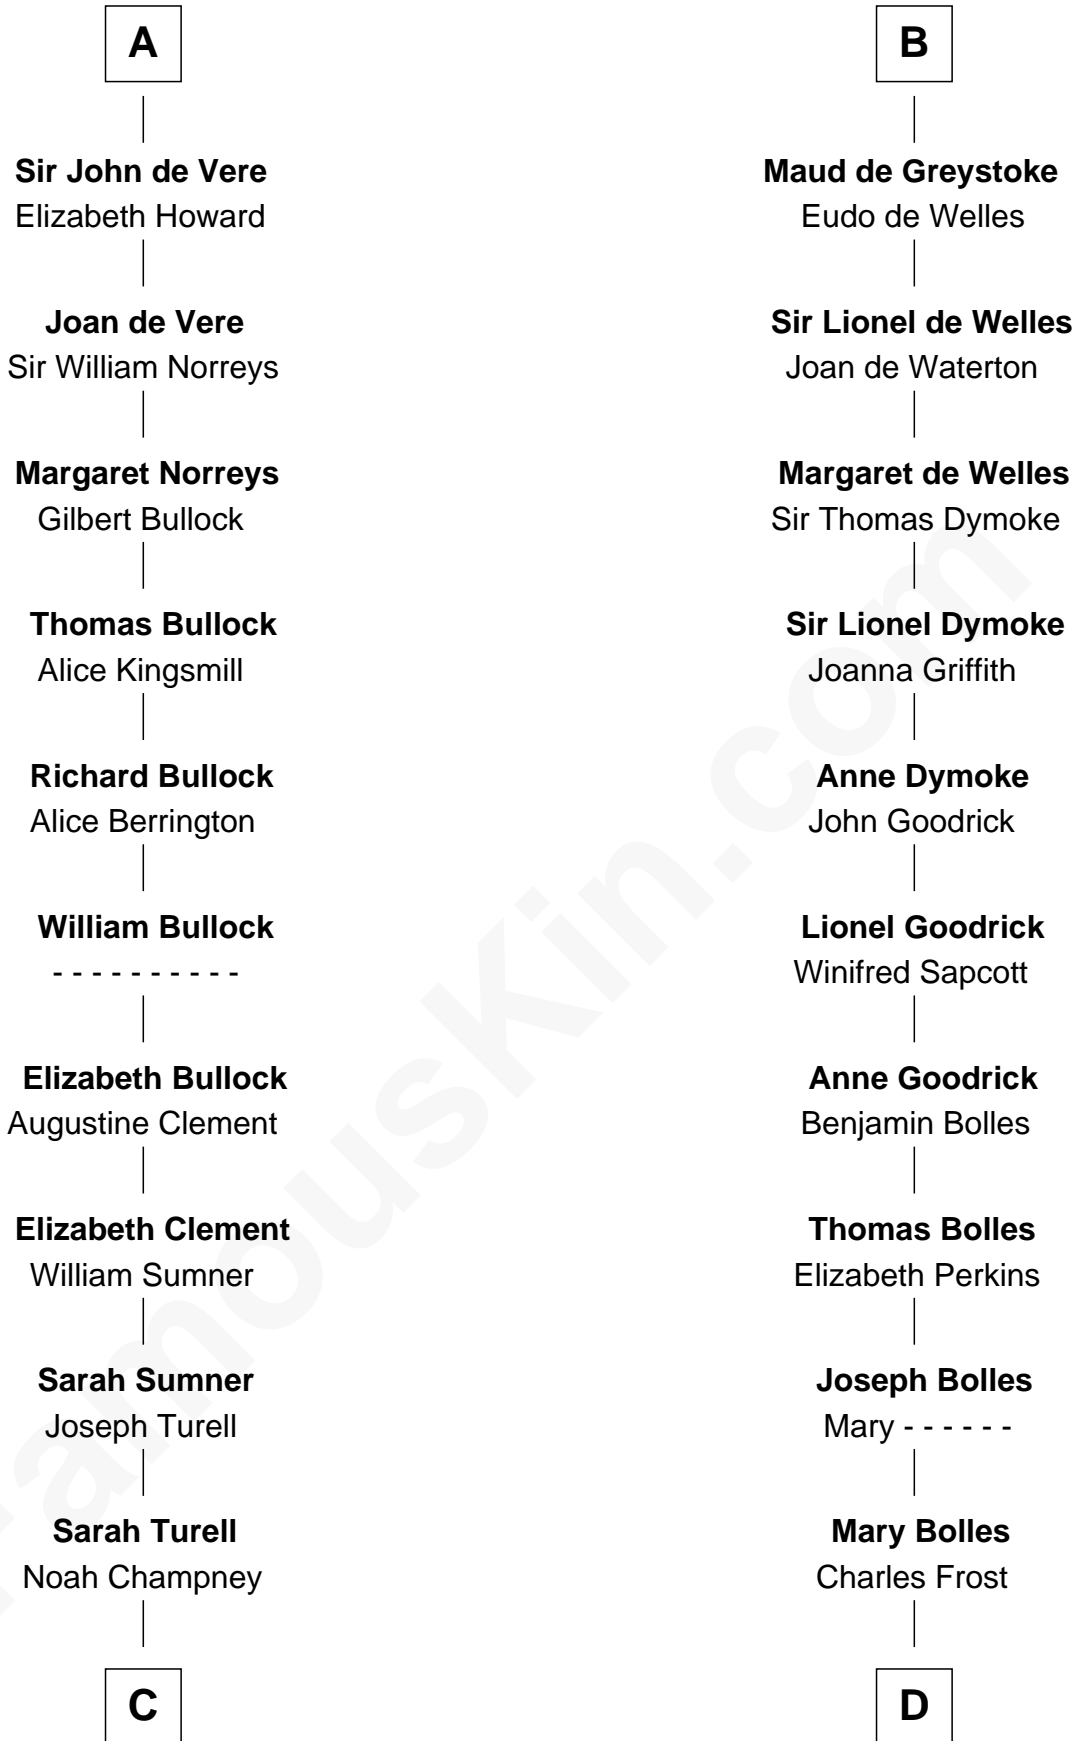

FamousKin.com Relationship Chart of

James Russell Lowell

American "Fireside" Poet

20th cousin 1 time removed of

Ichabod Goodwin

27th Governor of New Hampshire

C

Sarah Champney