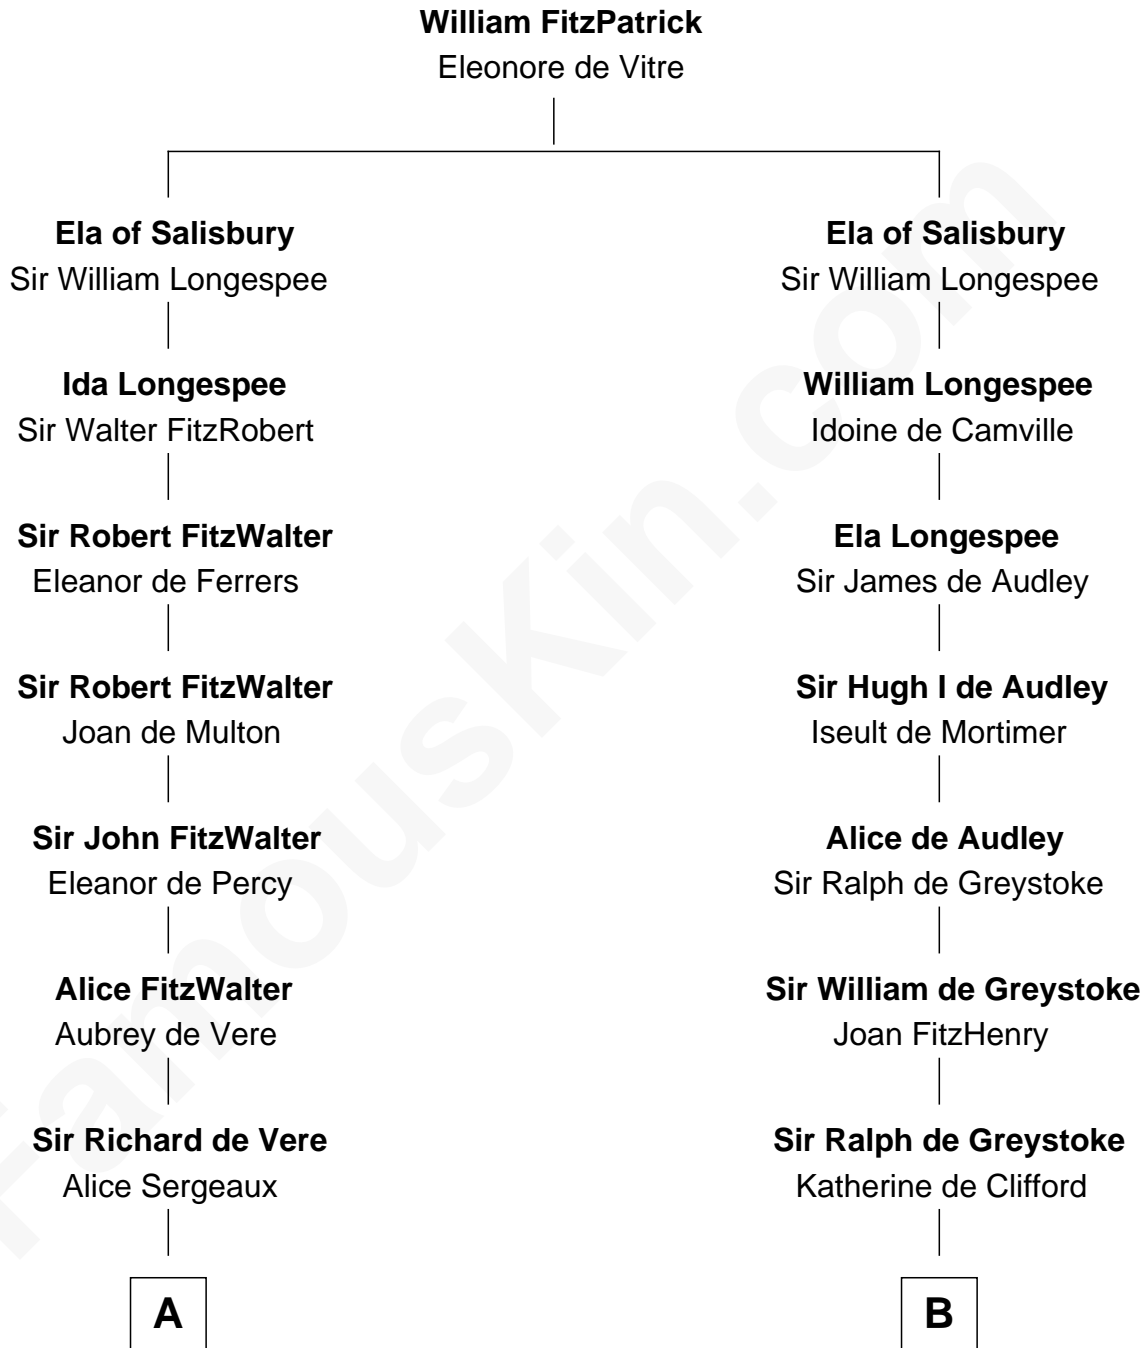

FamousKin.com Relationship Chart of

James Russell Lowell

American "Fireside" Poet

20th cousin 1 time removed of

Ichabod Goodwin

27th Governor of New Hampshire

C

Sarah Champney