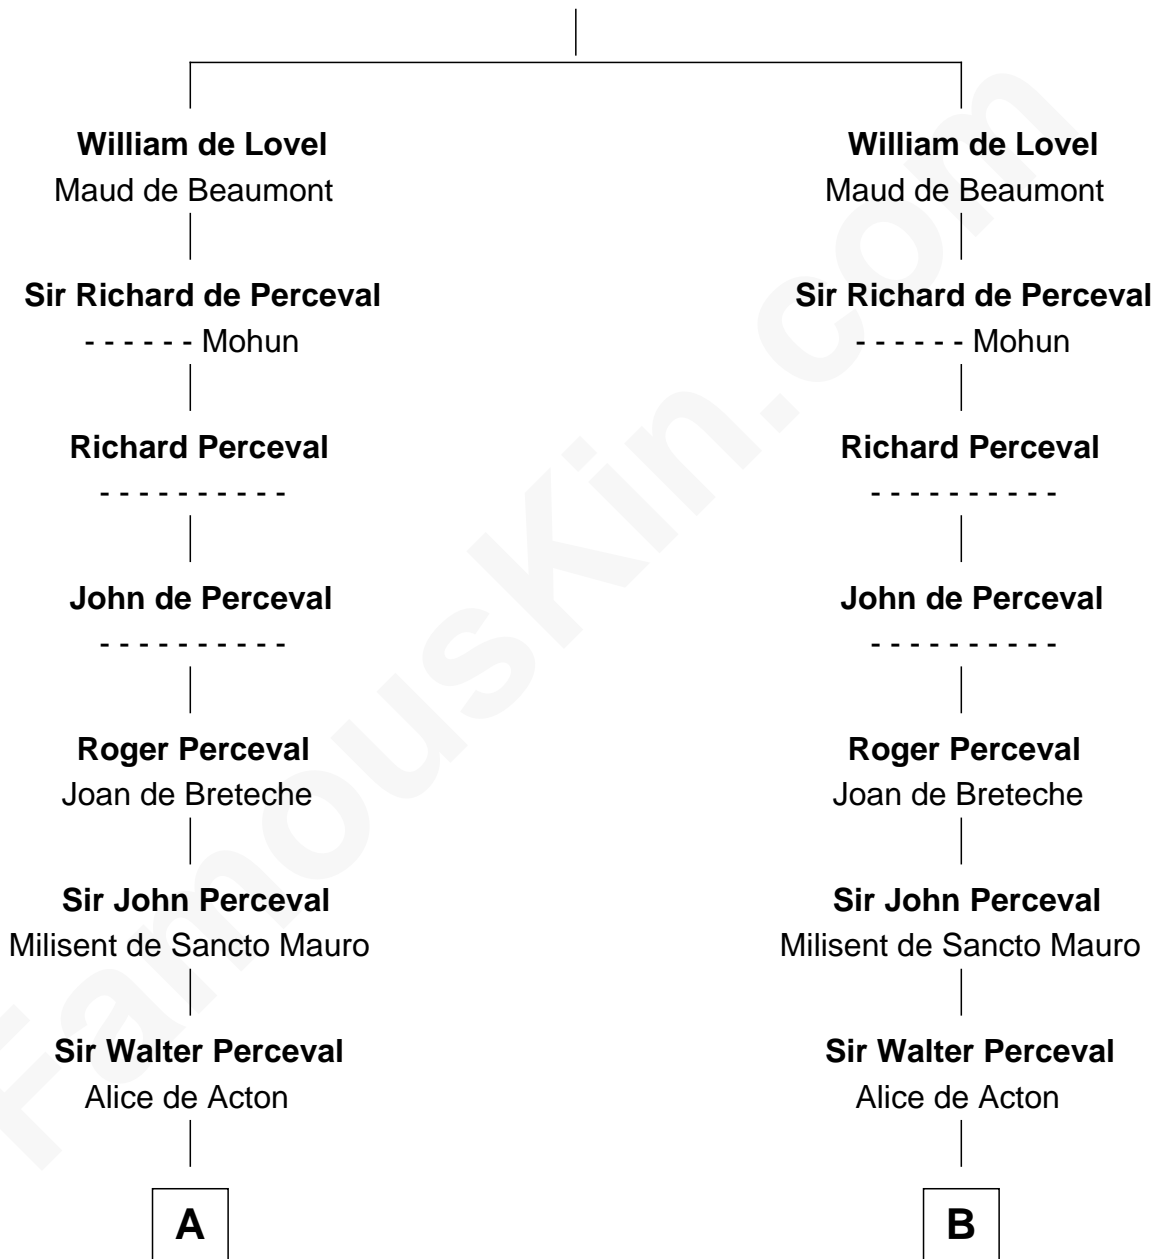

**FamousKin.com**  
**Relationship Chart of**  
**James Russell Lowell**  
*American "Fireside" Poet*

**20th cousin 1 time removed of**  
**Ichabod Goodwin**  
*27th Governor of New Hampshire*

**Ascelin Gouel de Perceval**  
 Isabella of Breteuil

**D**

**Col. Timothy Gerrish**  
Sarah Elliot

**Col. Joseph Gerrish**  
Anna Thompson

**Anna Thompson Gerrish**  
Samuel Goodwin

**Ichabod Goodwin**  
*27th Governor of New Hampshire*