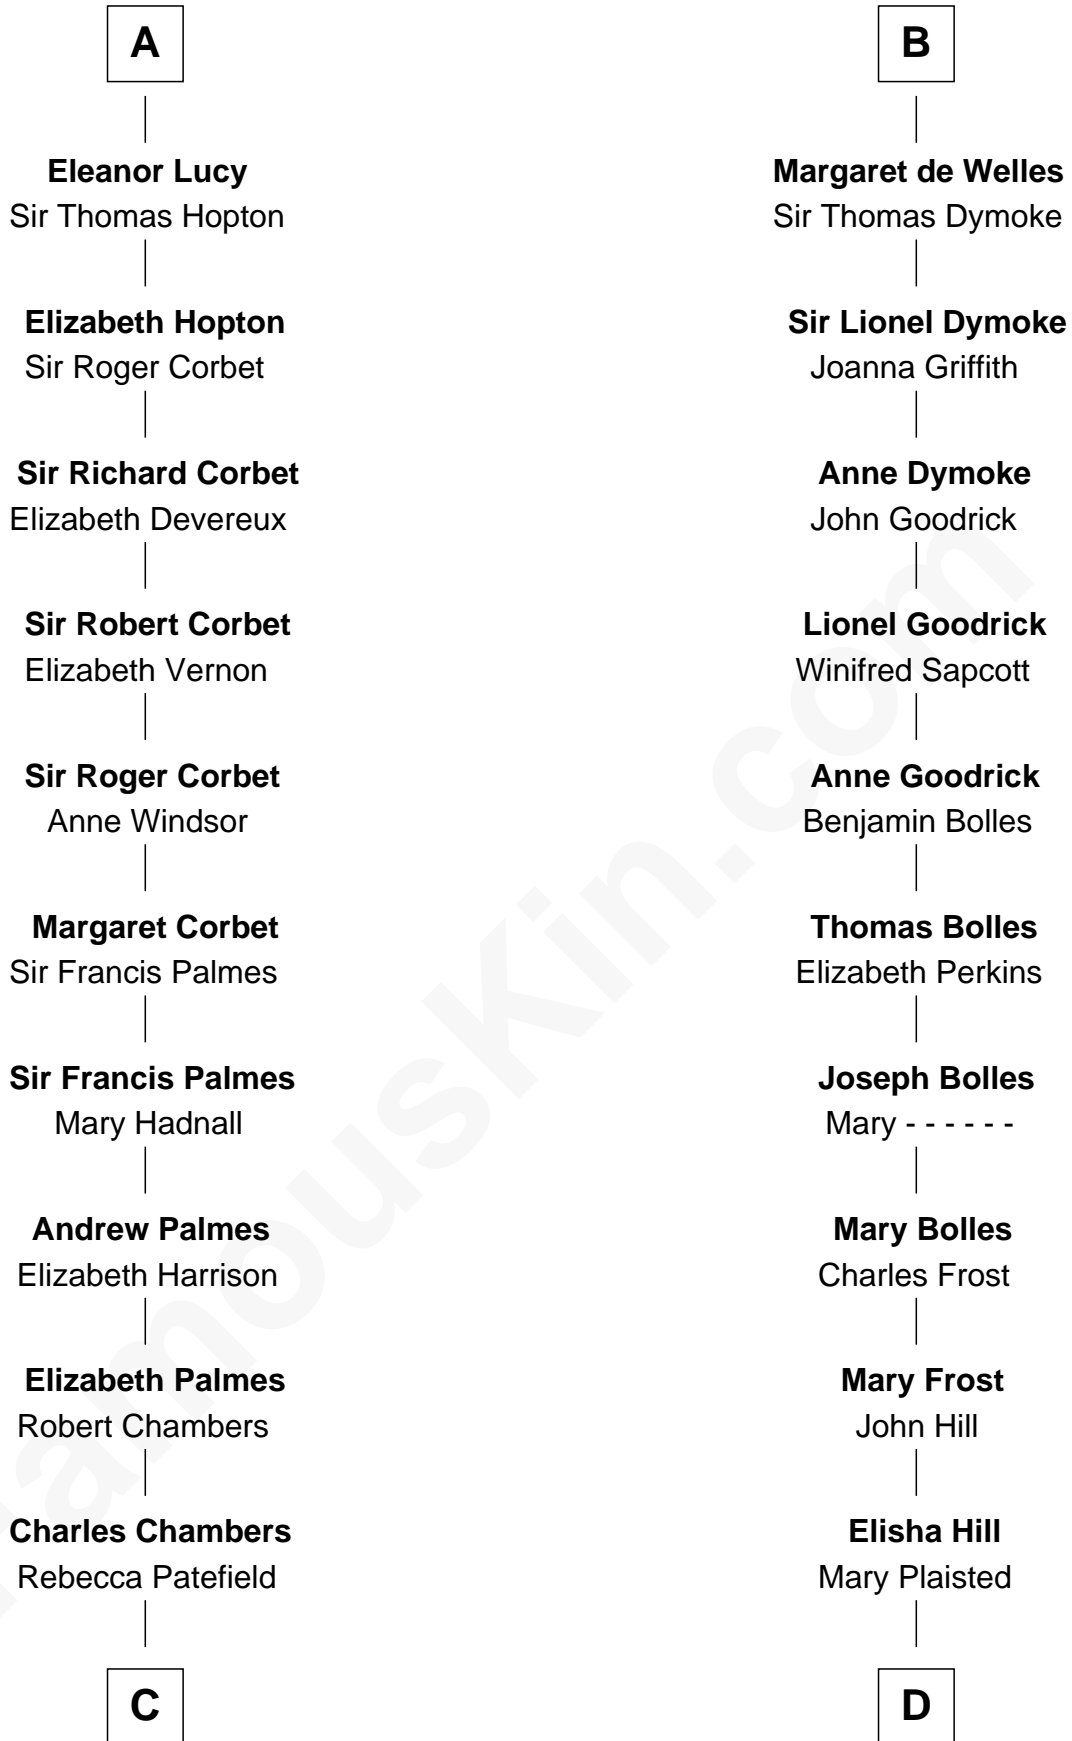

FamousKin.com
Relationship Chart of
James Russell Lowell
American "Fireside" Poet

19th cousin 2 times removed of
Ichabod Goodwin
27th Governor of New Hampshire

C

Rebecca Chambers

Daniel Russell

James Russell

Hannah Hill

Dominicus Goodwin

Samuel Goodwin

Anna Thompson Gerrish

Ichabod Goodwin

27th Governor of New Hampshire