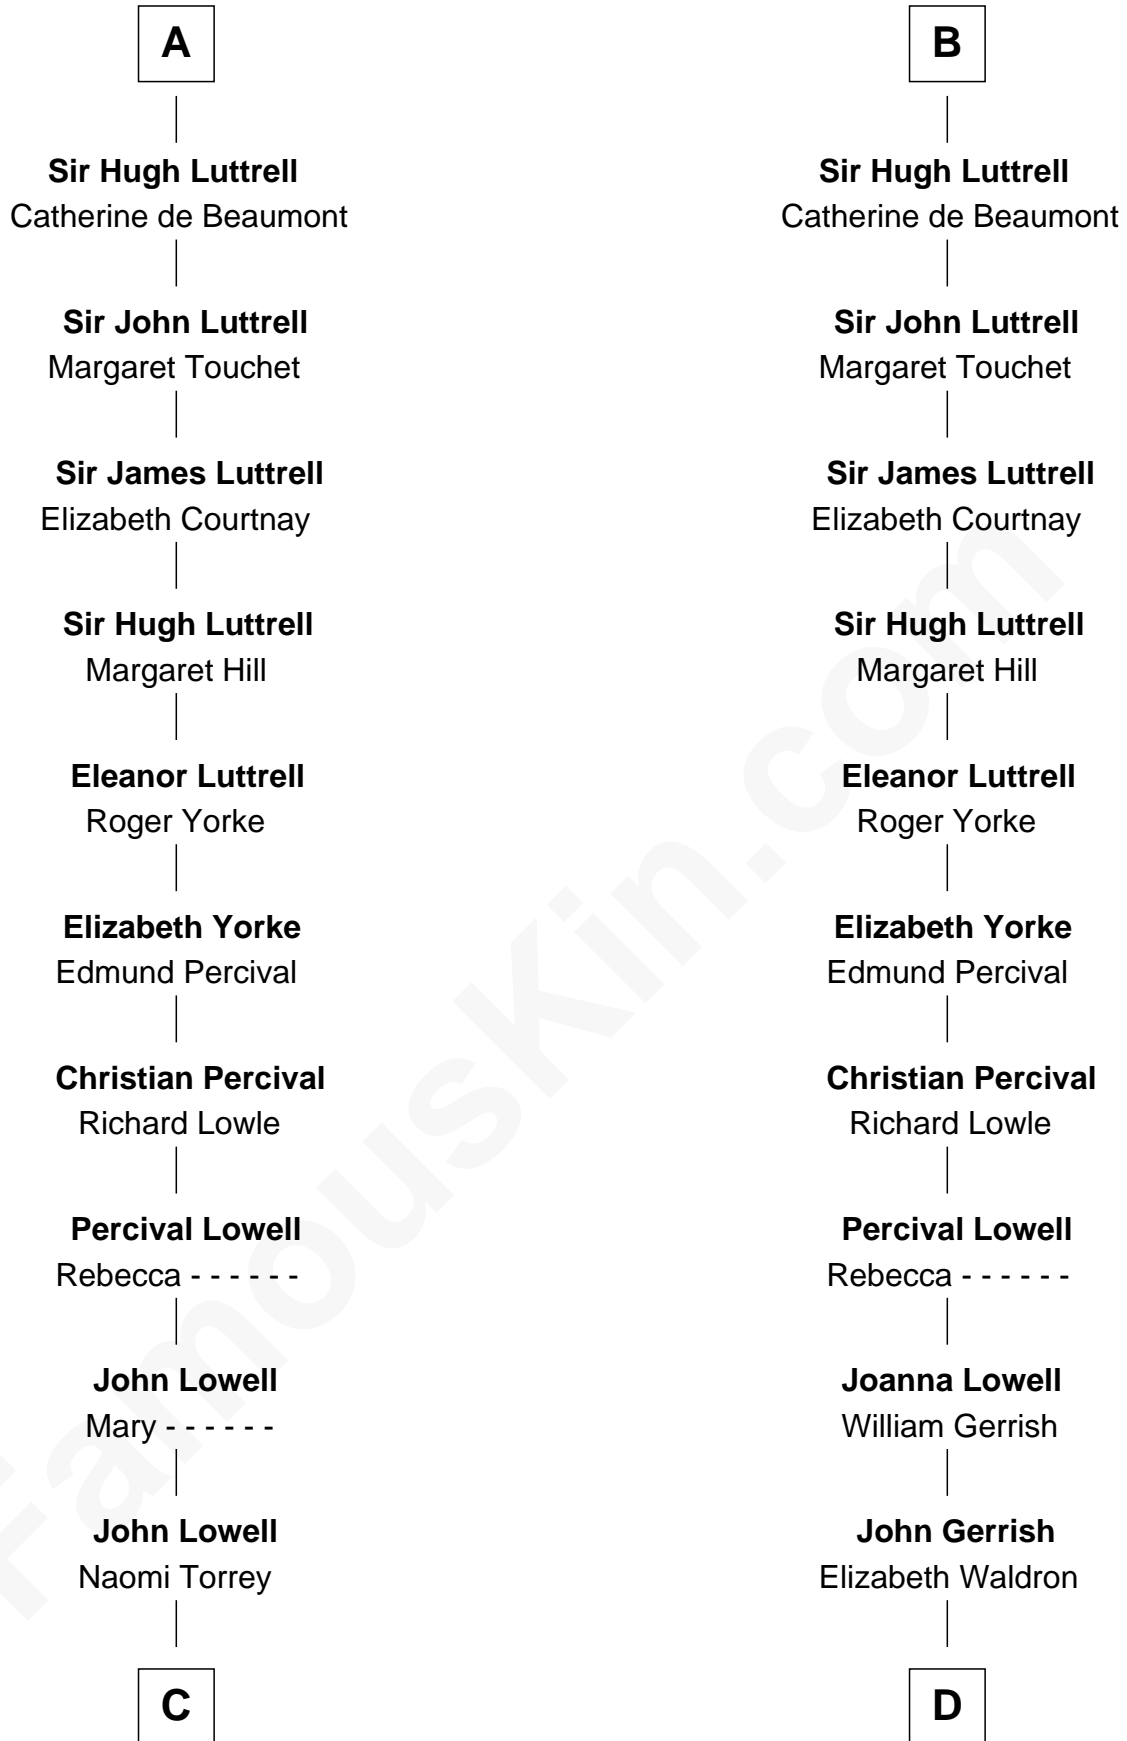

FamousKin.com
Relationship Chart of
James Russell Lowell
American "Fireside" Poet

20th cousin 1 time removed of
Ichabod Goodwin
27th Governor of New Hampshire

C

Ebenezer Lowell
Elizabeth Shailer

Rev. John Lowell
Sarah Champney

Ichabod Goodwin
27th Governor of New Hampshire