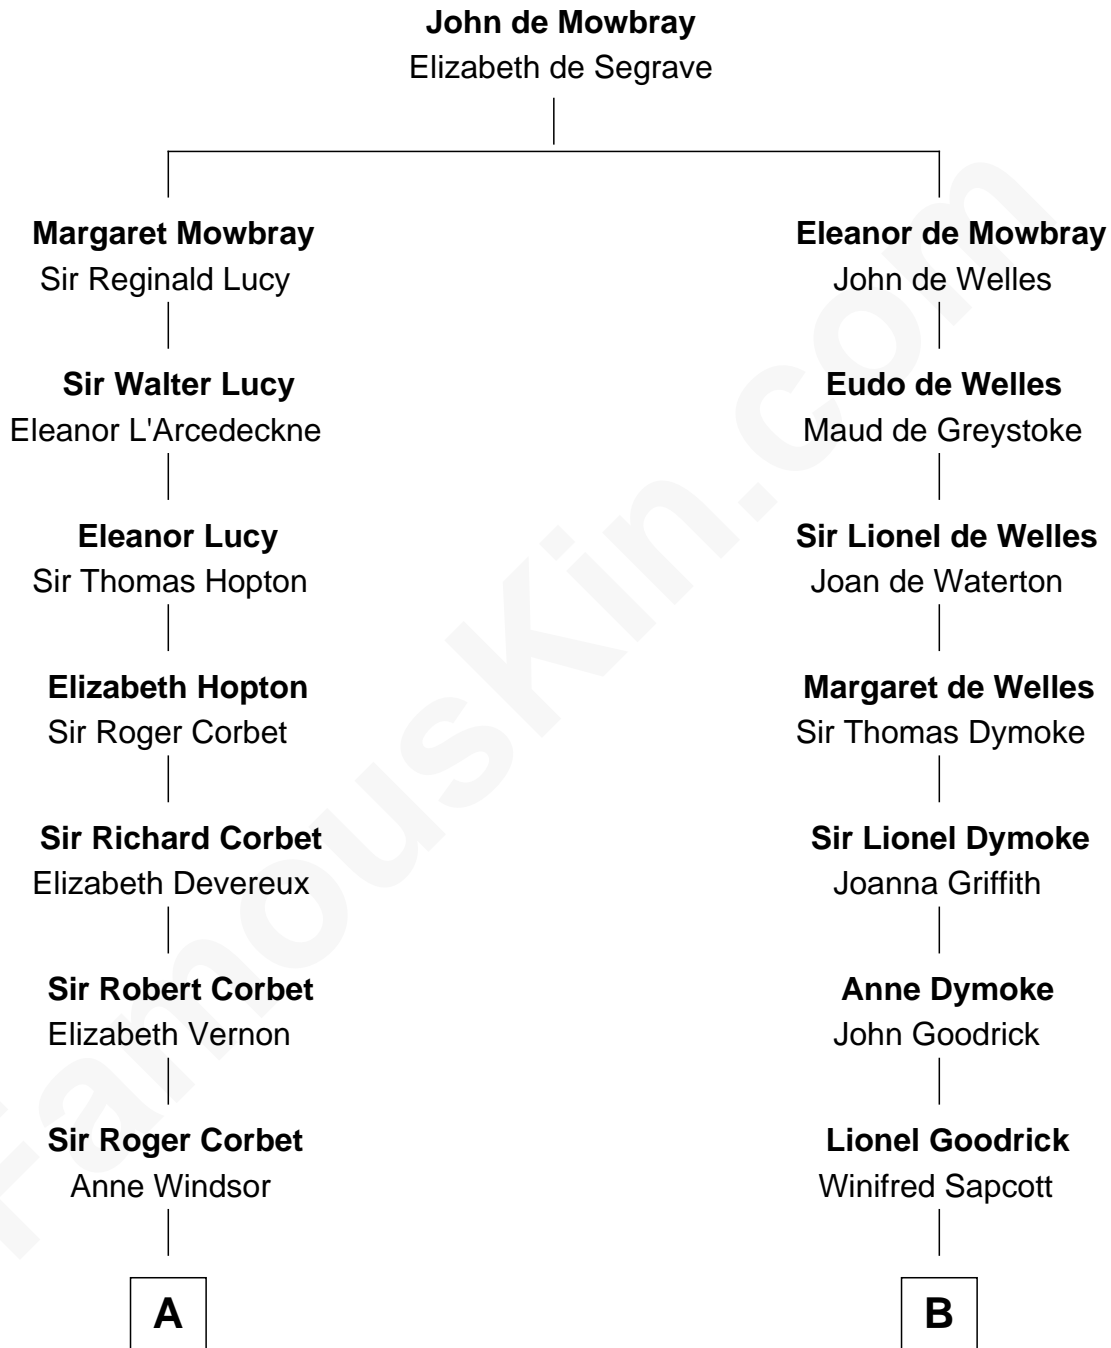

FamousKin.com Relationship Chart of

James Russell Lowell

American "Fireside" Poet

15th cousin 1 time removed of

Ichabod Goodwin

27th Governor of New Hampshire

A

Margaret Corbet
Sir Francis Palmes

Sir Francis Palmes
Mary Hadnall

Andrew Palmes
Elizabeth Harrison

Elizabeth Palmes
Robert Chambers

Charles Chambers
Rebecca Patefield

Rebecca Chambers
Daniel Russell

James Russell
Katharine Graves

Rebecca Russell
John Lowell