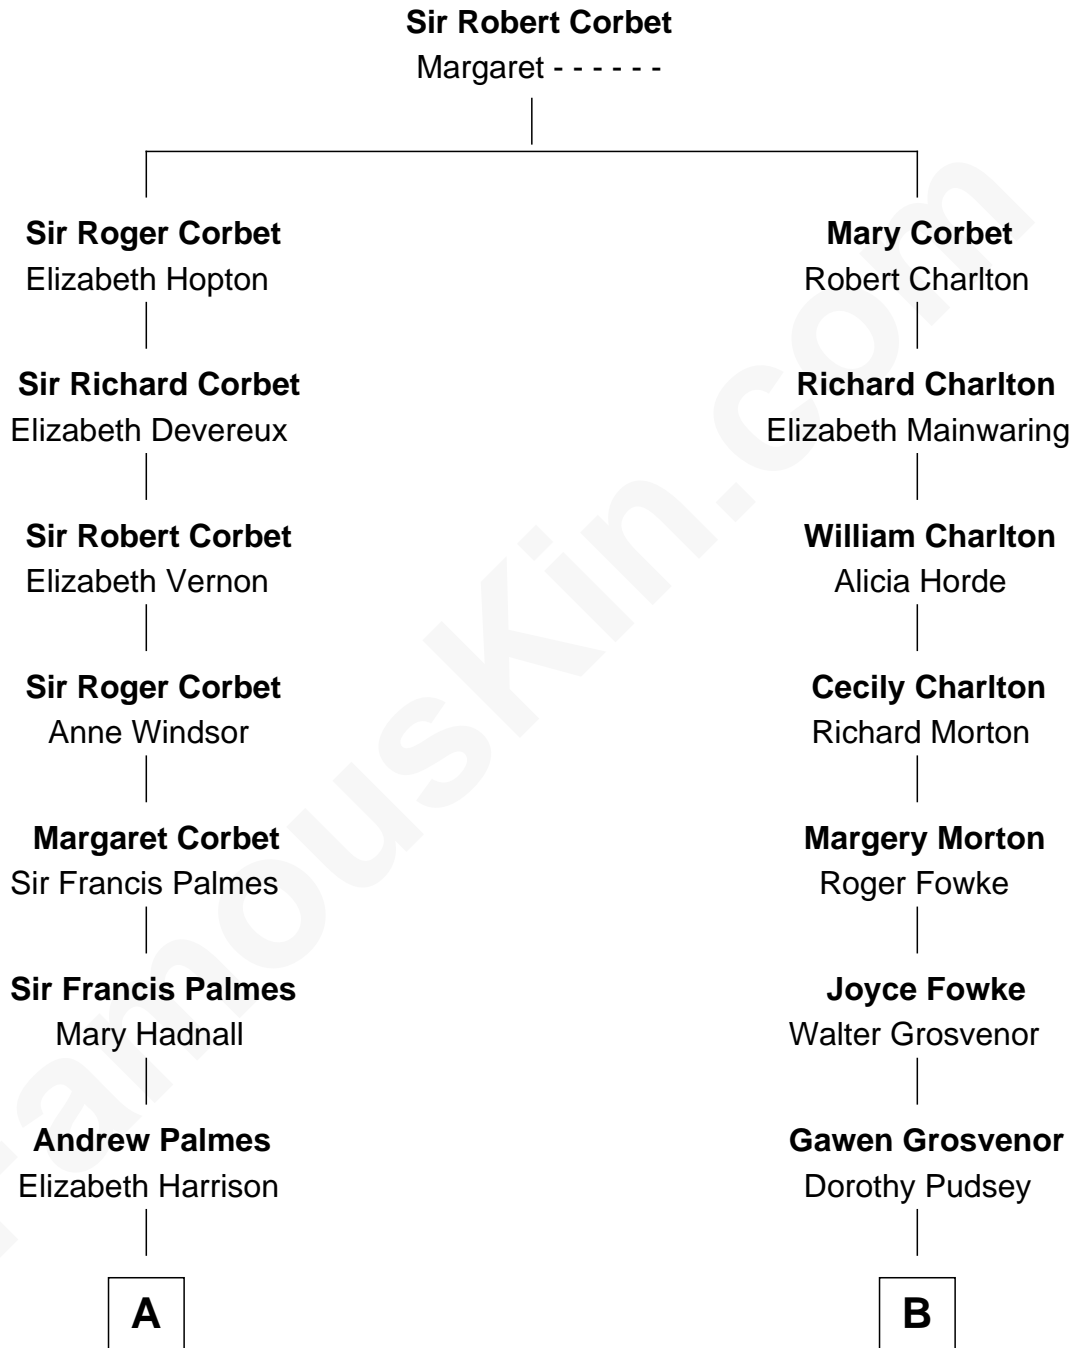

FamousKin.com
Relationship Chart of
James Russell Lowell
American "Fireside" Poet

11th cousin 2 times removed of

Richard Henry Lee
Signer of the Declaration of Independence

A

Elizabeth Palmes

Robert Chambers