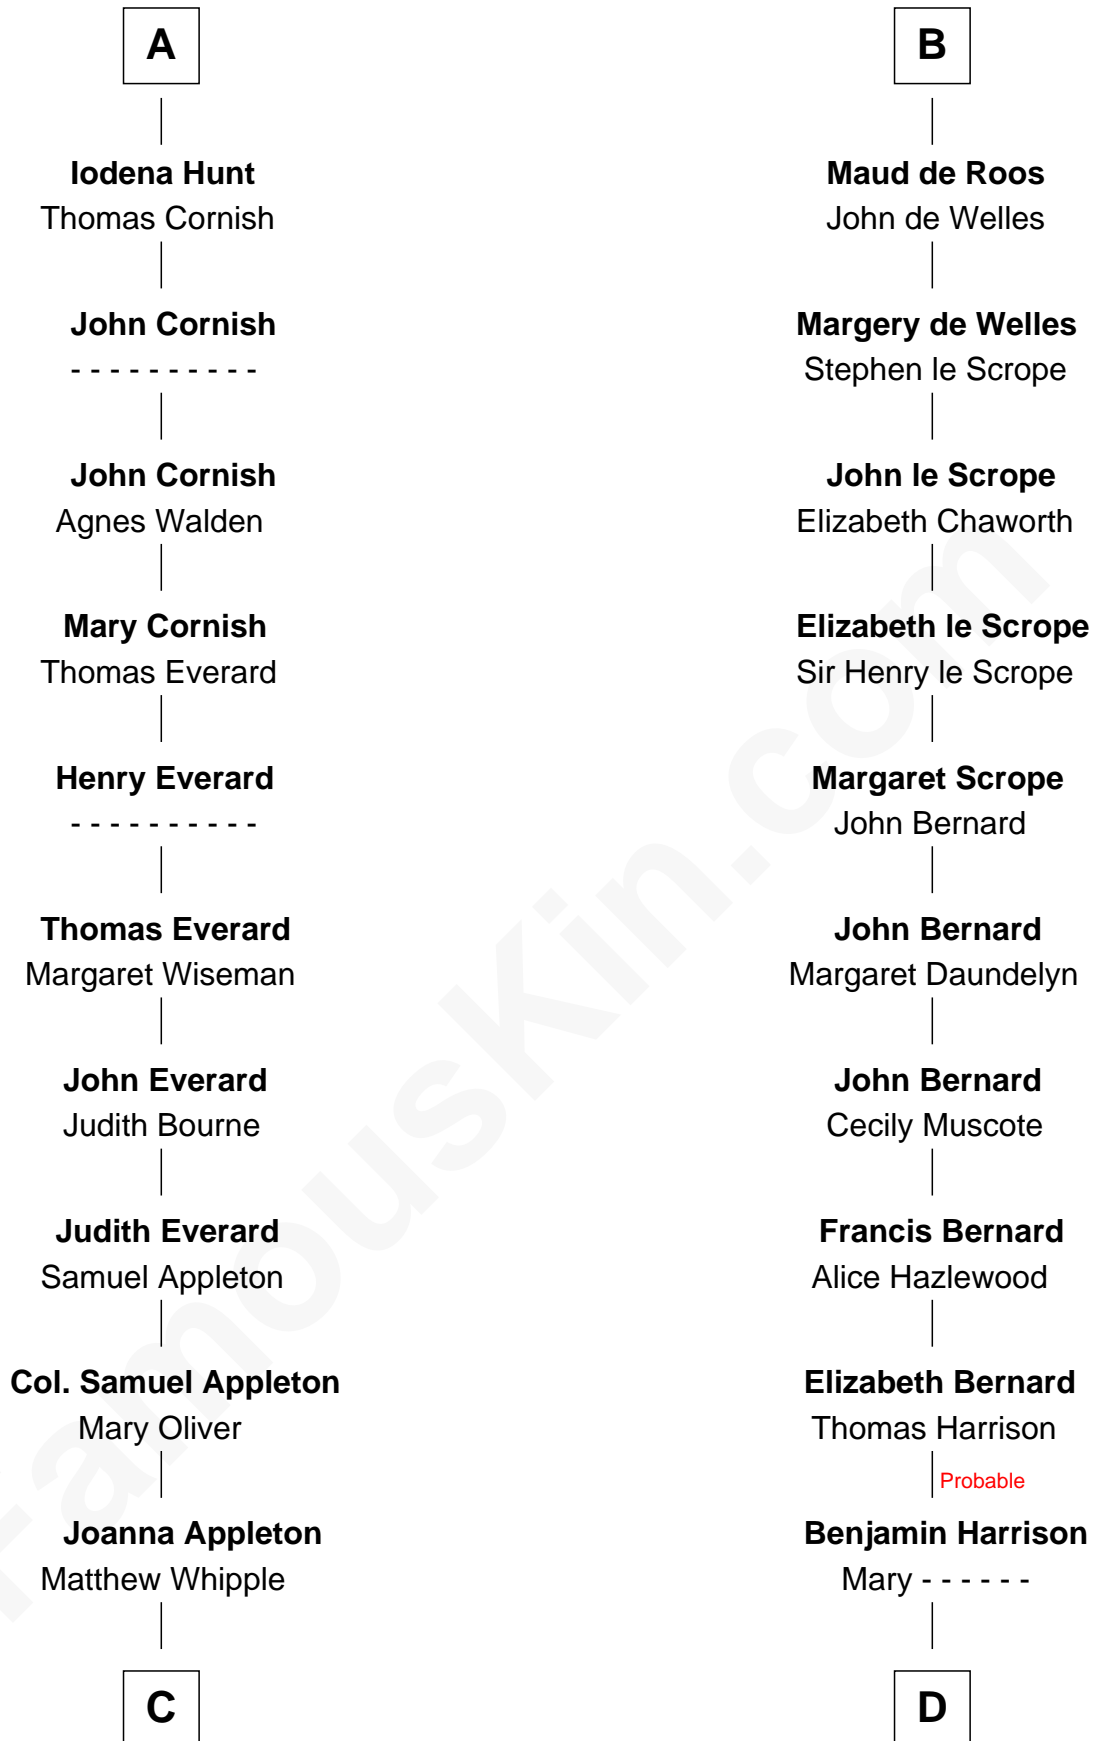

**FamousKin.com**  
**Relationship Chart of**  
**James Russell Lowell**  
*American "Fireside" Poet*

**20th cousin 1 time removed of**  
**Richard Henry Lee**  
*Signer of the Declaration of Independence*

**C**

**William Whipple**

Mary Cutts

**Mary Whipple**

Robert Traill

**Mary Whipple Traill**

Keith Spence

**Harriet Brackett Spence**