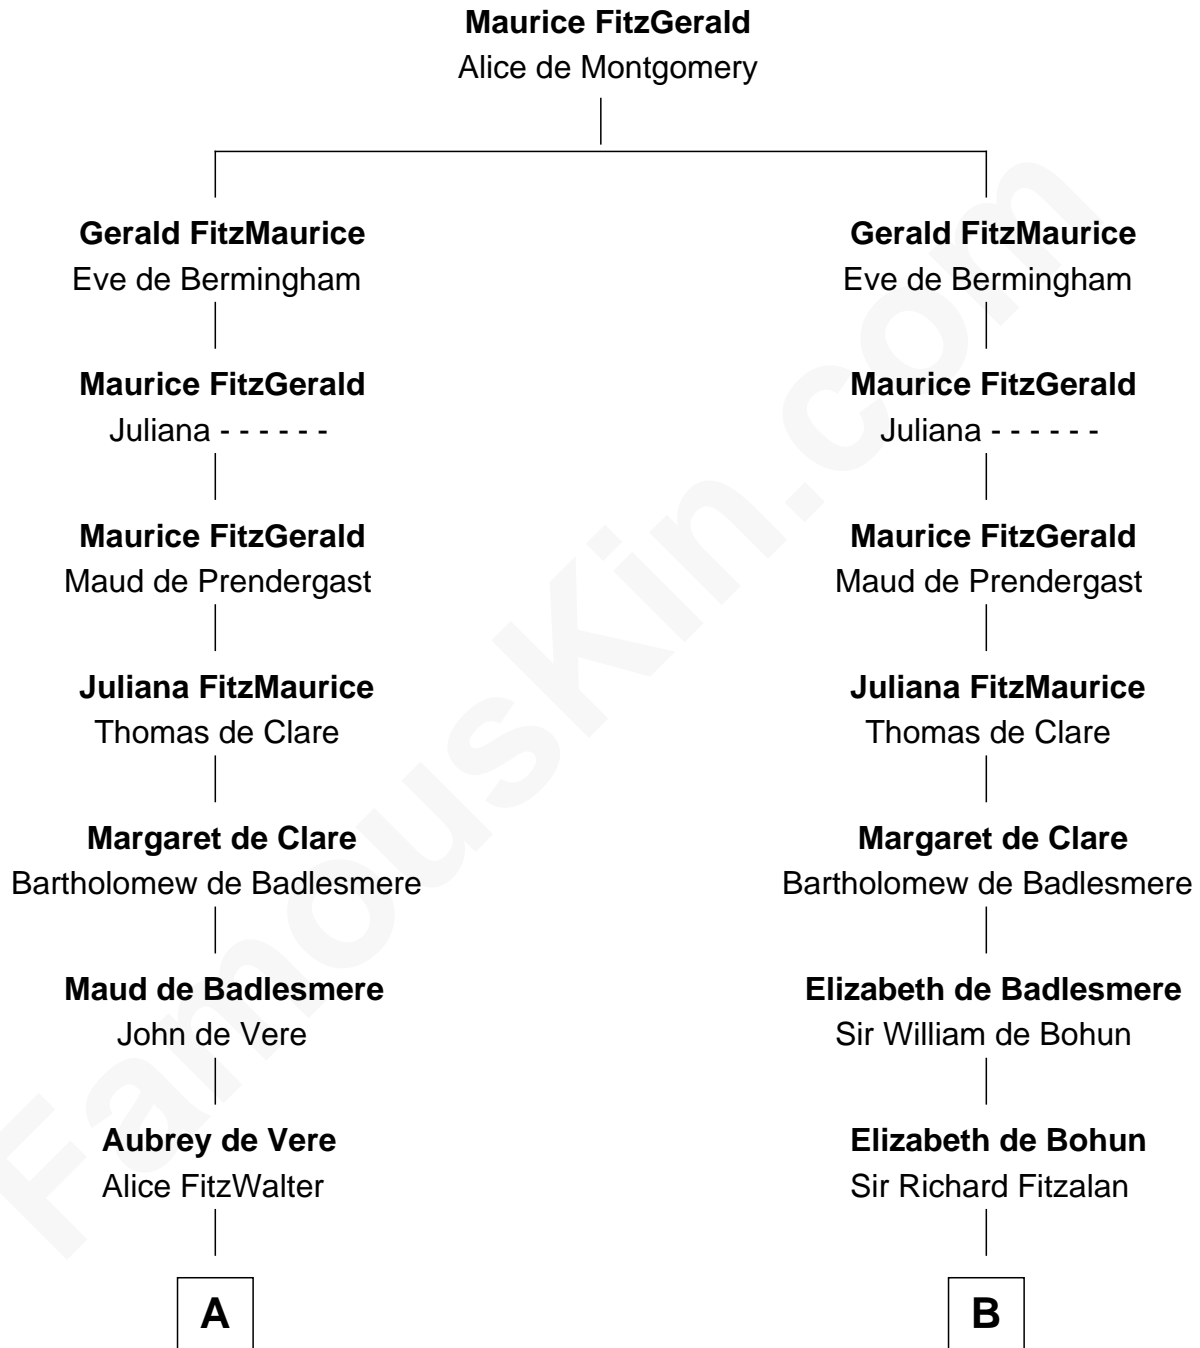

**FamousKin.com**  
**Relationship Chart of**  
**James Russell Lowell**  
*American "Fireside" Poet*

18th cousin 3 times removed of

**Richard Henry Lee**  
*Signer of the Declaration of Independence*

**C**

**Sarah Turell**  
Noah Champney

**Sarah Champney**  
Rev. John Lowell

**John Lowell**  
Rebecca Russell

**Rev. Charles Lowell**  
Harriet Brackett Spence

**James Russell Lowell**  
*American "Fireside" Poet*

**D**

**Gov. Thomas Lee**  
Hannah Ludwell

**Richard Henry Lee**  
*Signer of Declaration of Independence*

FamousKin.com