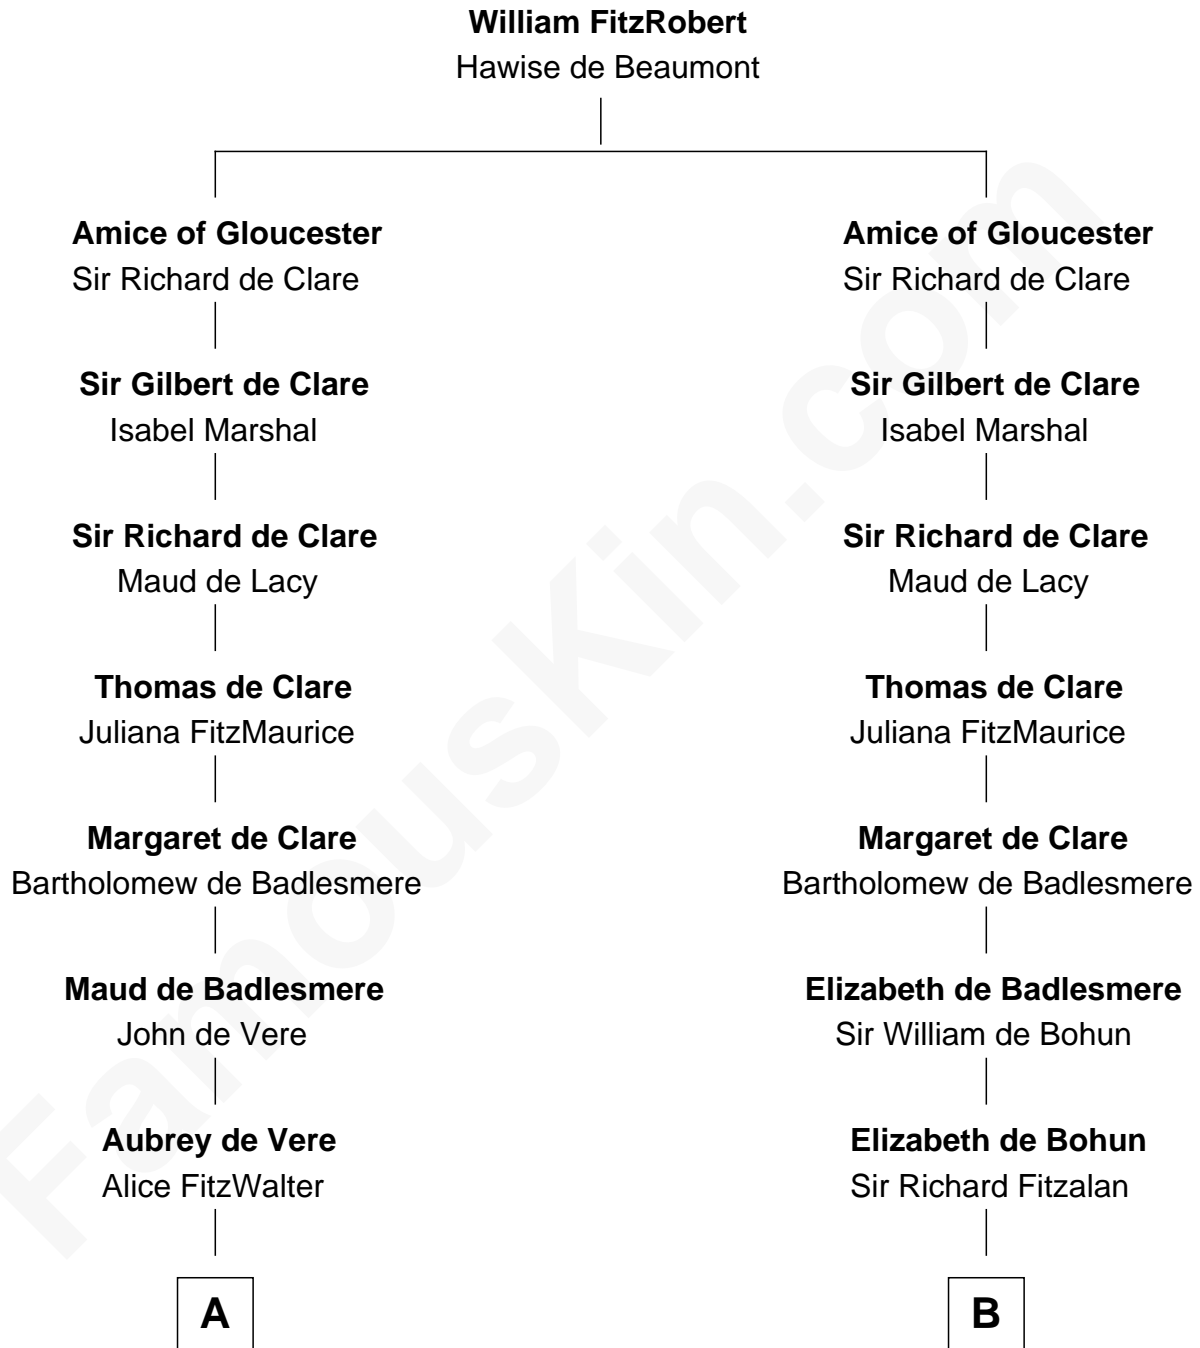

FamousKin.com
Relationship Chart of
James Russell Lowell
American "Fireside" Poet

18th cousin 3 times removed of

Richard Henry Lee
Signer of the Declaration of Independence

C

Sarah Turell
Noah Champney

Sarah Champney
Rev. John Lowell

John Lowell
Rebecca Russell

Rev. Charles Lowell
Harriet Brackett Spence

James Russell Lowell
American "Fireside" Poet

D

Gov. Thomas Lee
Hannah Ludwell

Richard Henry Lee
Signer of Declaration of Independence