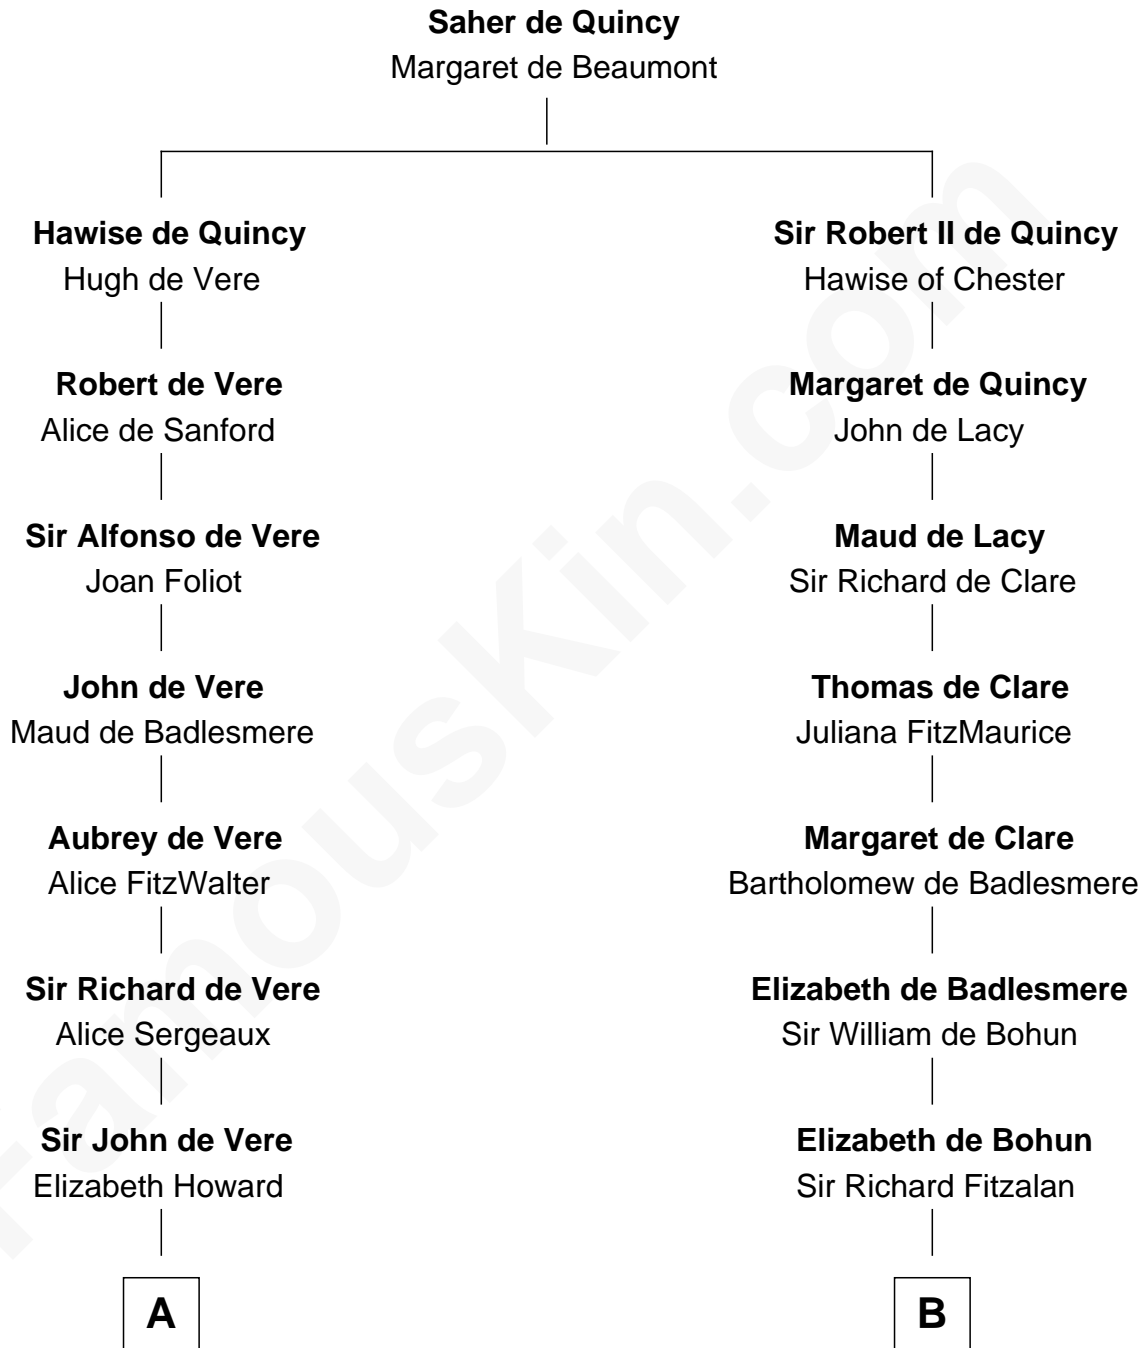

**FamousKin.com**  
**Relationship Chart of**  
**James Russell Lowell**  
*American "Fireside" Poet*

18th cousin 1 time removed of

**Richard Henry Lee**  
*Signer of the Declaration of Independence*

**C**

**John Lowell**  
Rebecca Russell

**Rev. Charles Lowell**  
Harriet Brackett Spence

**James Russell Lowell**  
*American "Fireside" Poet*

**D**

**Gov. Thomas Lee**  
Hannah Ludwell

**Richard Henry Lee**  
*Signer of Declaration of Independence*