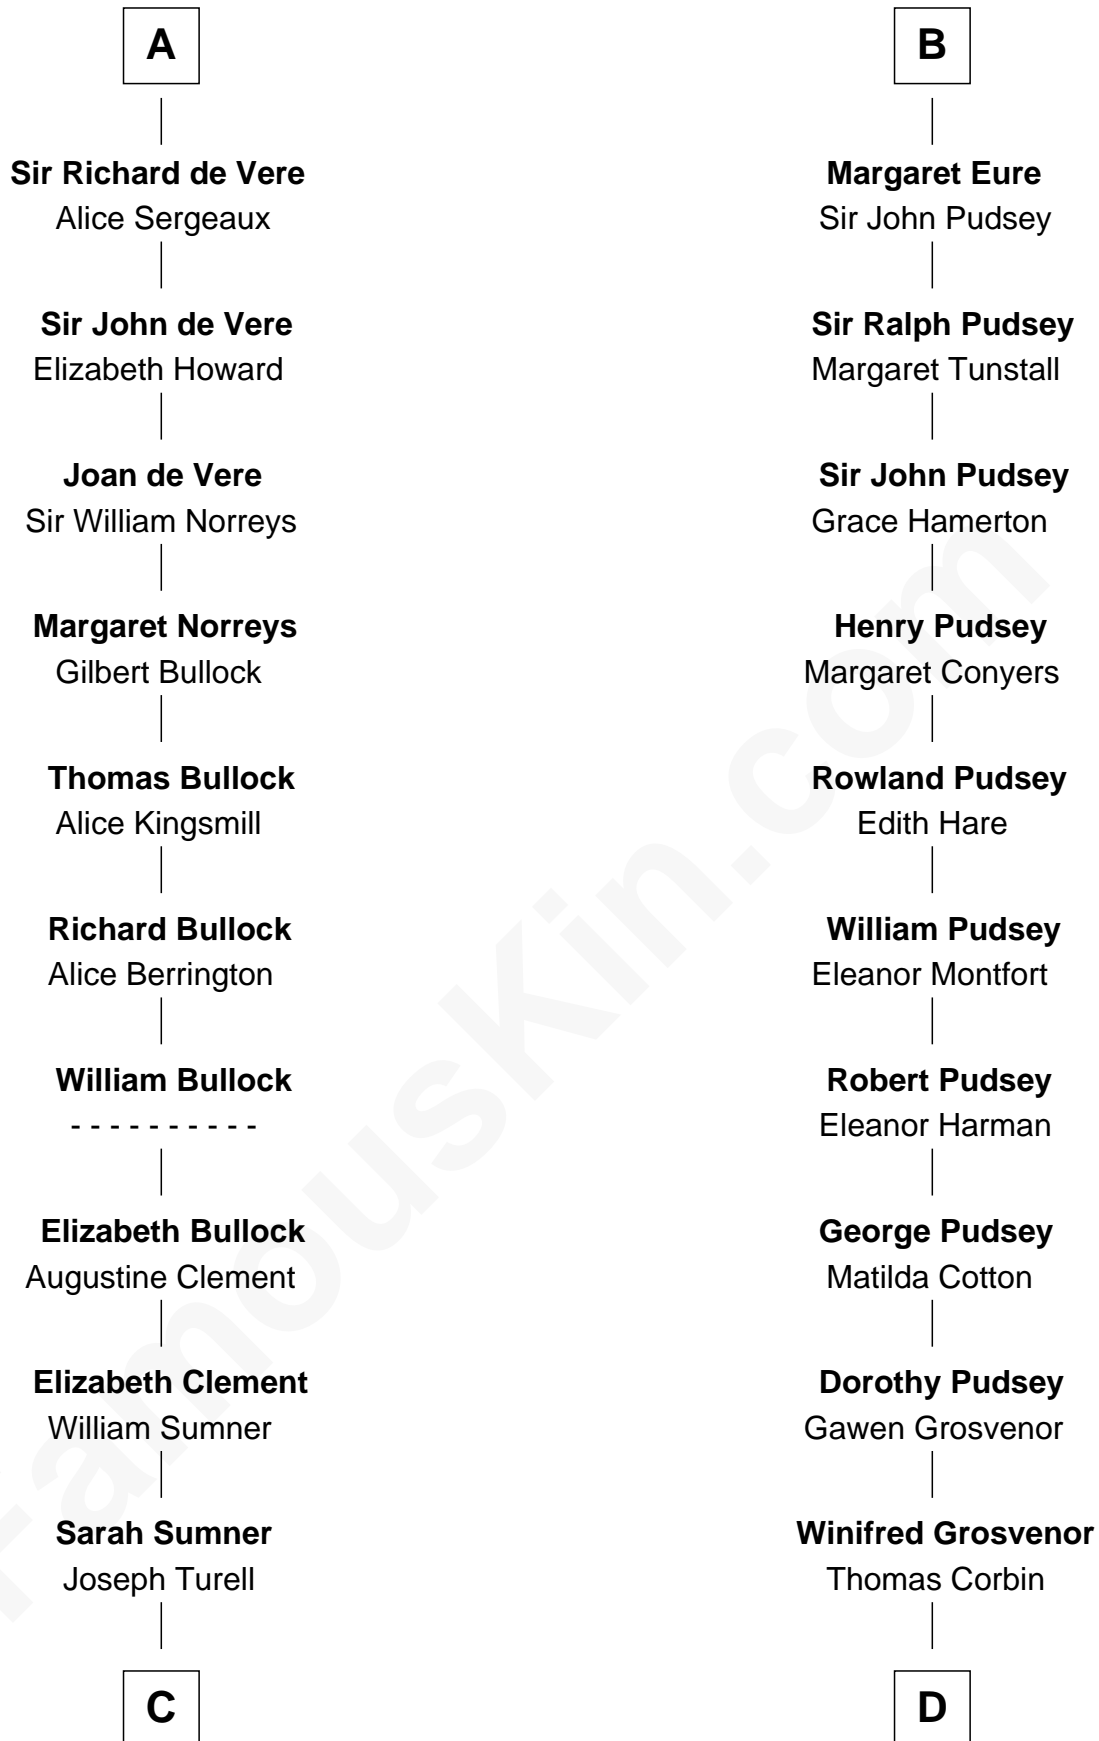

**FamousKin.com**  
**Relationship Chart of**  
**James Russell Lowell**  
*American "Fireside" Poet*

**20th cousin 1 time removed of**  
**Richard Henry Lee**  
*Signer of the Declaration of Independence*