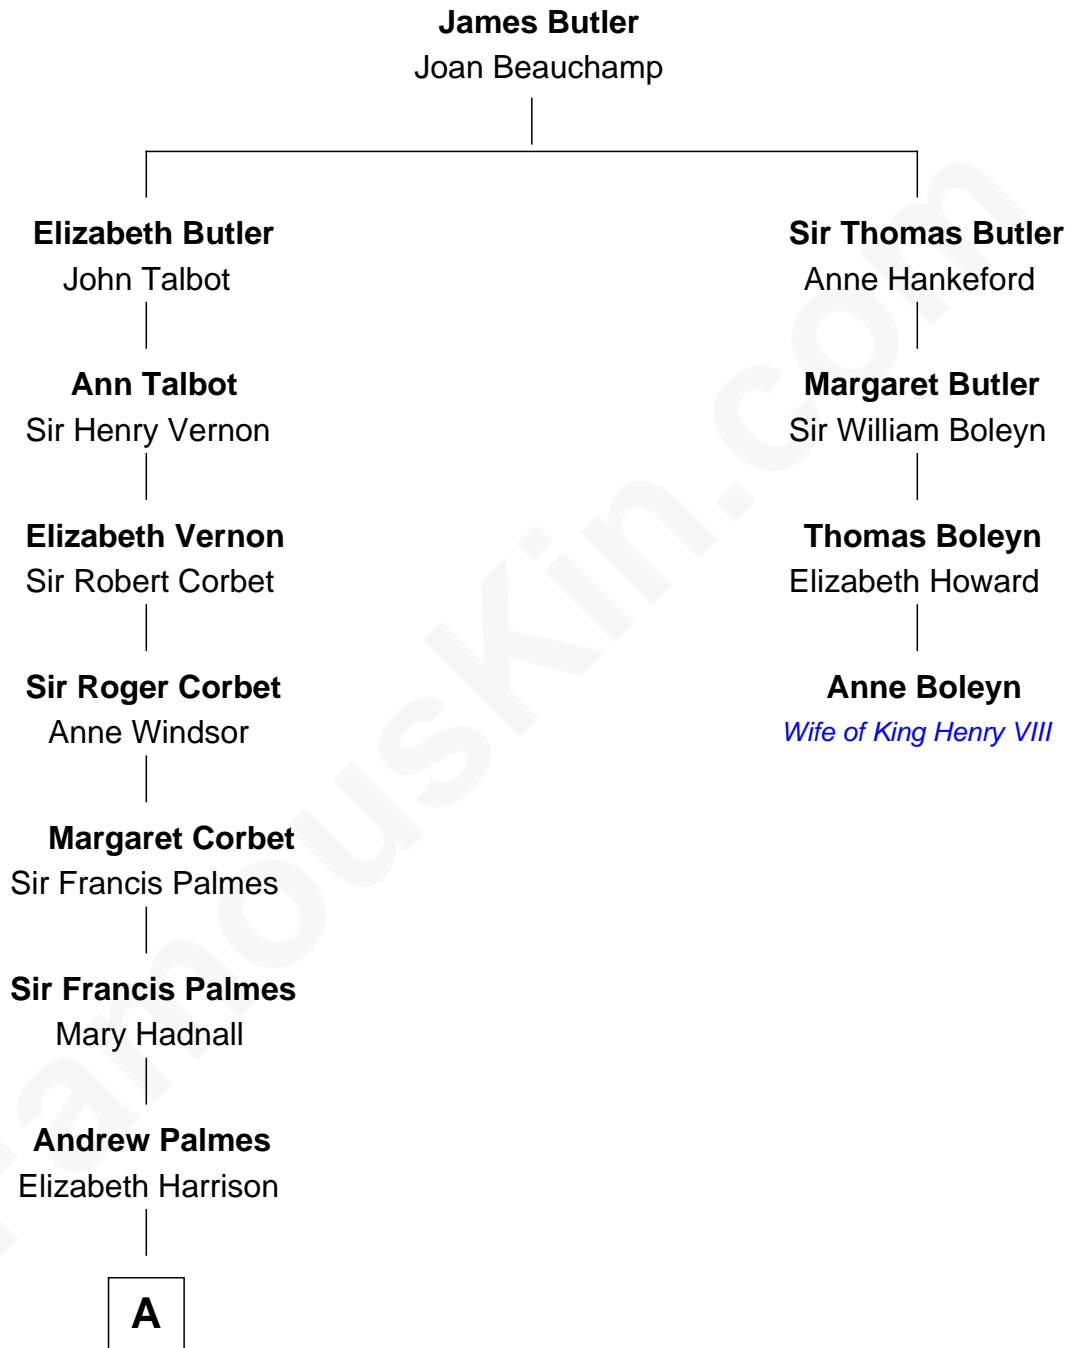

**FamousKin.com**  
**Relationship Chart of**  
**James Russell Lowell**  
*American "Fireside" Poet*

3rd cousin 10 times removed of

**Anne Boleyn**  
*2nd Wife of King Henry VIII*

**A**

**Elizabeth Palmes**

Robert Chambers

**Charles Chambers**

Rebecca Patefield

**Rebecca Chambers**

Daniel Russell

**James Russell**

Katharine Graves

**Rebecca Russell**