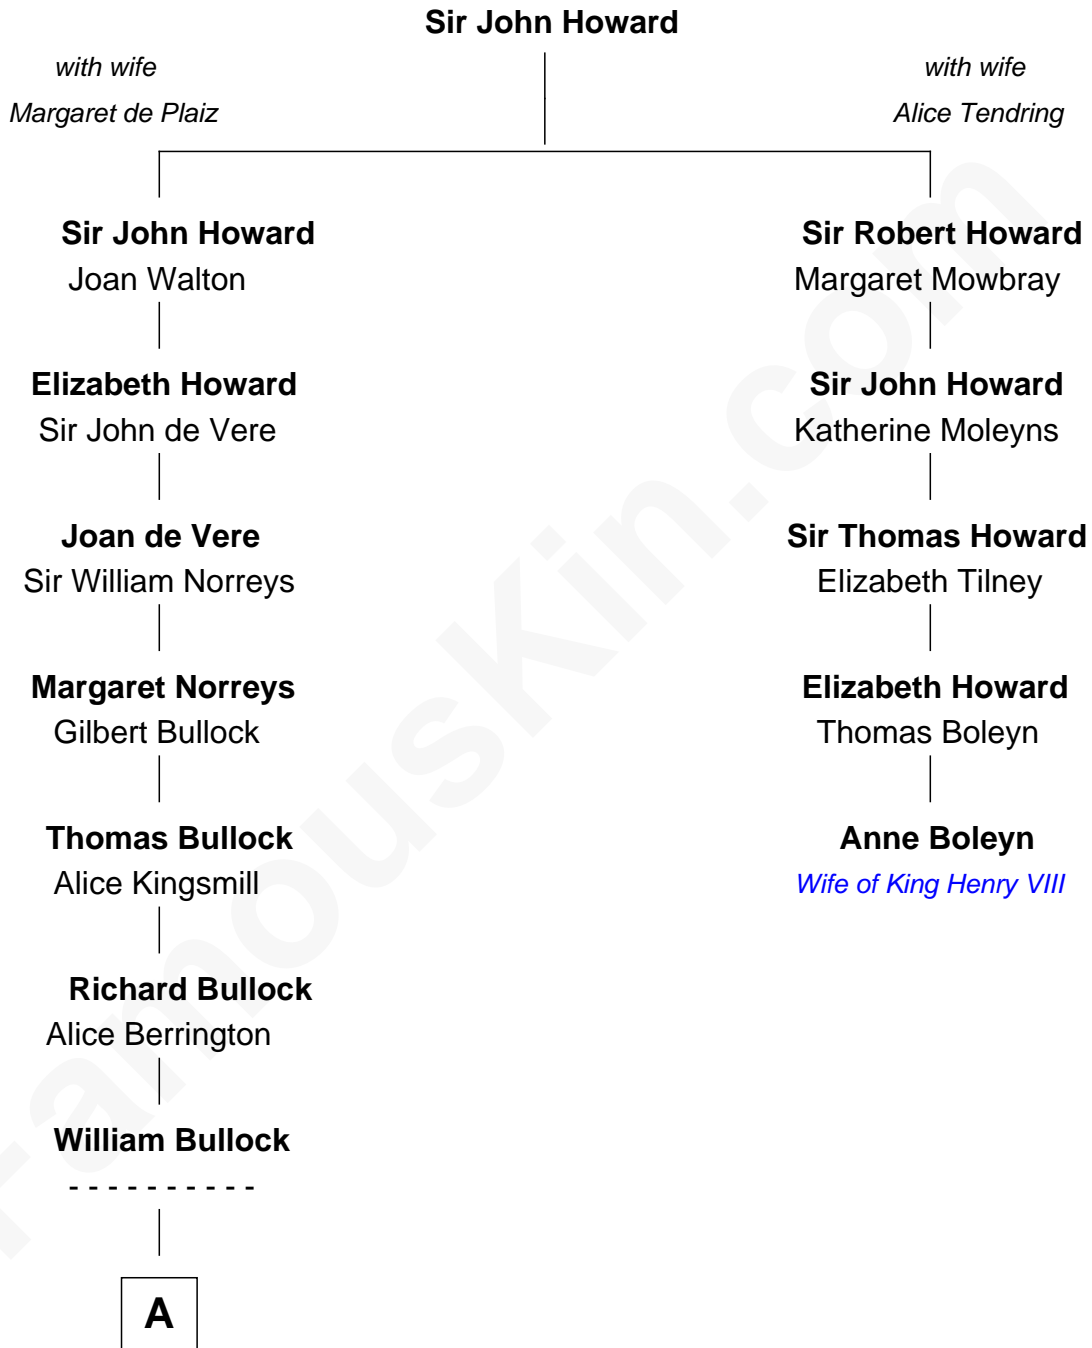

FamousKin.com
Relationship Chart of
James Russell Lowell
American "Fireside" Poet

4th cousin 10 times removed of

Anne Boleyn
2nd Wife of King Henry VIII

A

Elizabeth Bullock
Augustine Clement

Elizabeth Clement
William Sumner