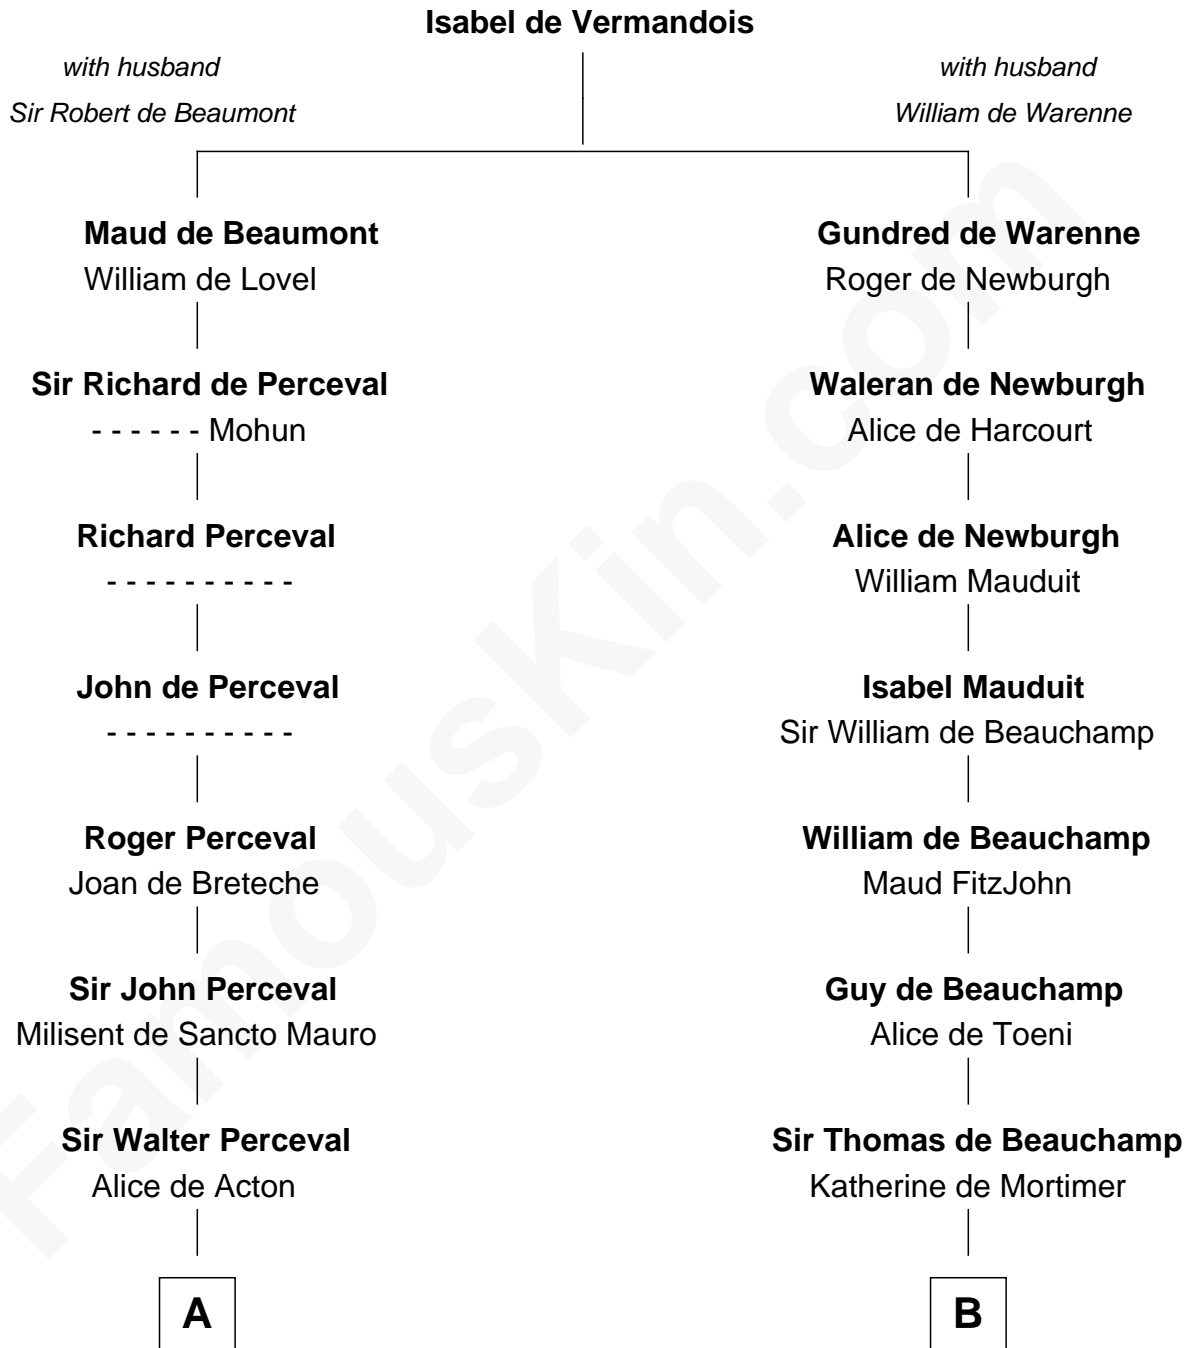

FamousKin.com
Relationship Chart of
James Russell Lowell
American "Fireside" Poet

12th cousin 9 times removed of

Anne Boleyn
2nd Wife of King Henry VIII

C

Ebenezer Lowell

Elizabeth Shailer

Rev. John Lowell

Sarah Champney