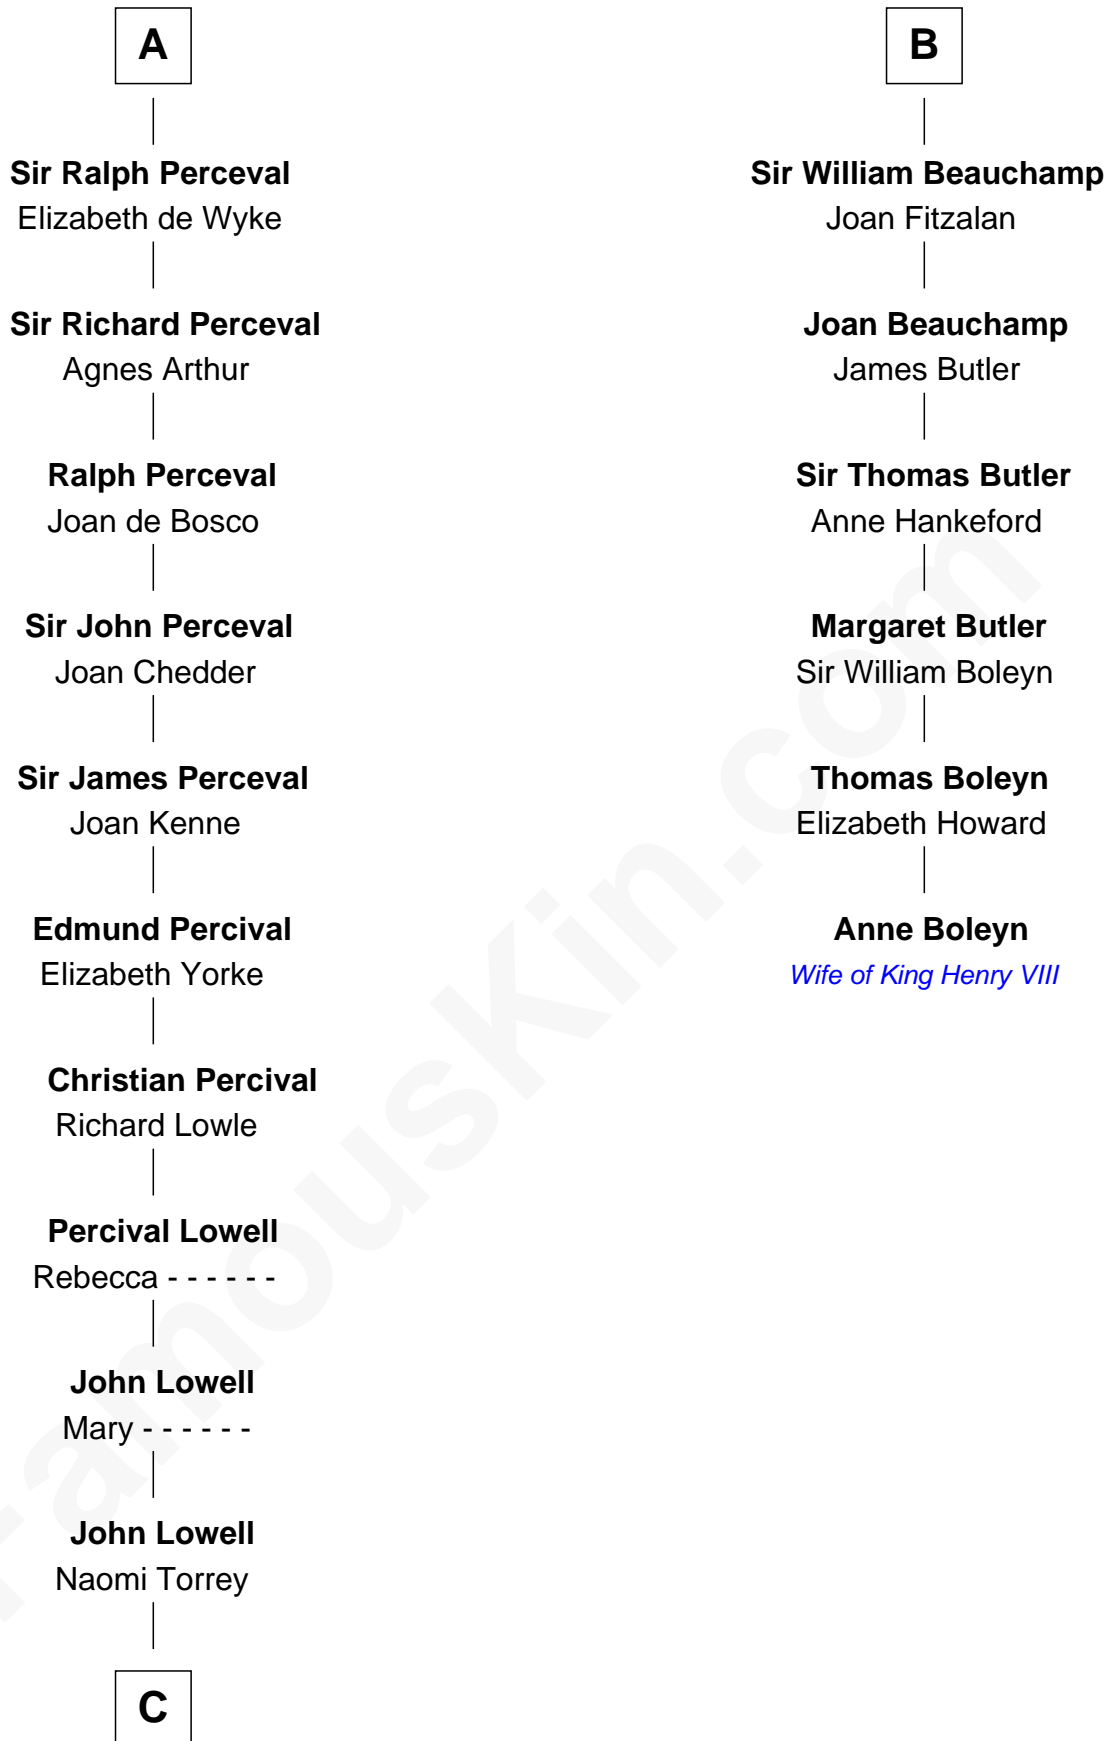

FamousKin.com
Relationship Chart of
James Russell Lowell
American "Fireside" Poet

12th cousin 9 times removed of

Anne Boleyn
2nd Wife of King Henry VIII

C

Ebenezer Lowell

Elizabeth Shailer

Rev. John Lowell

Sarah Champney