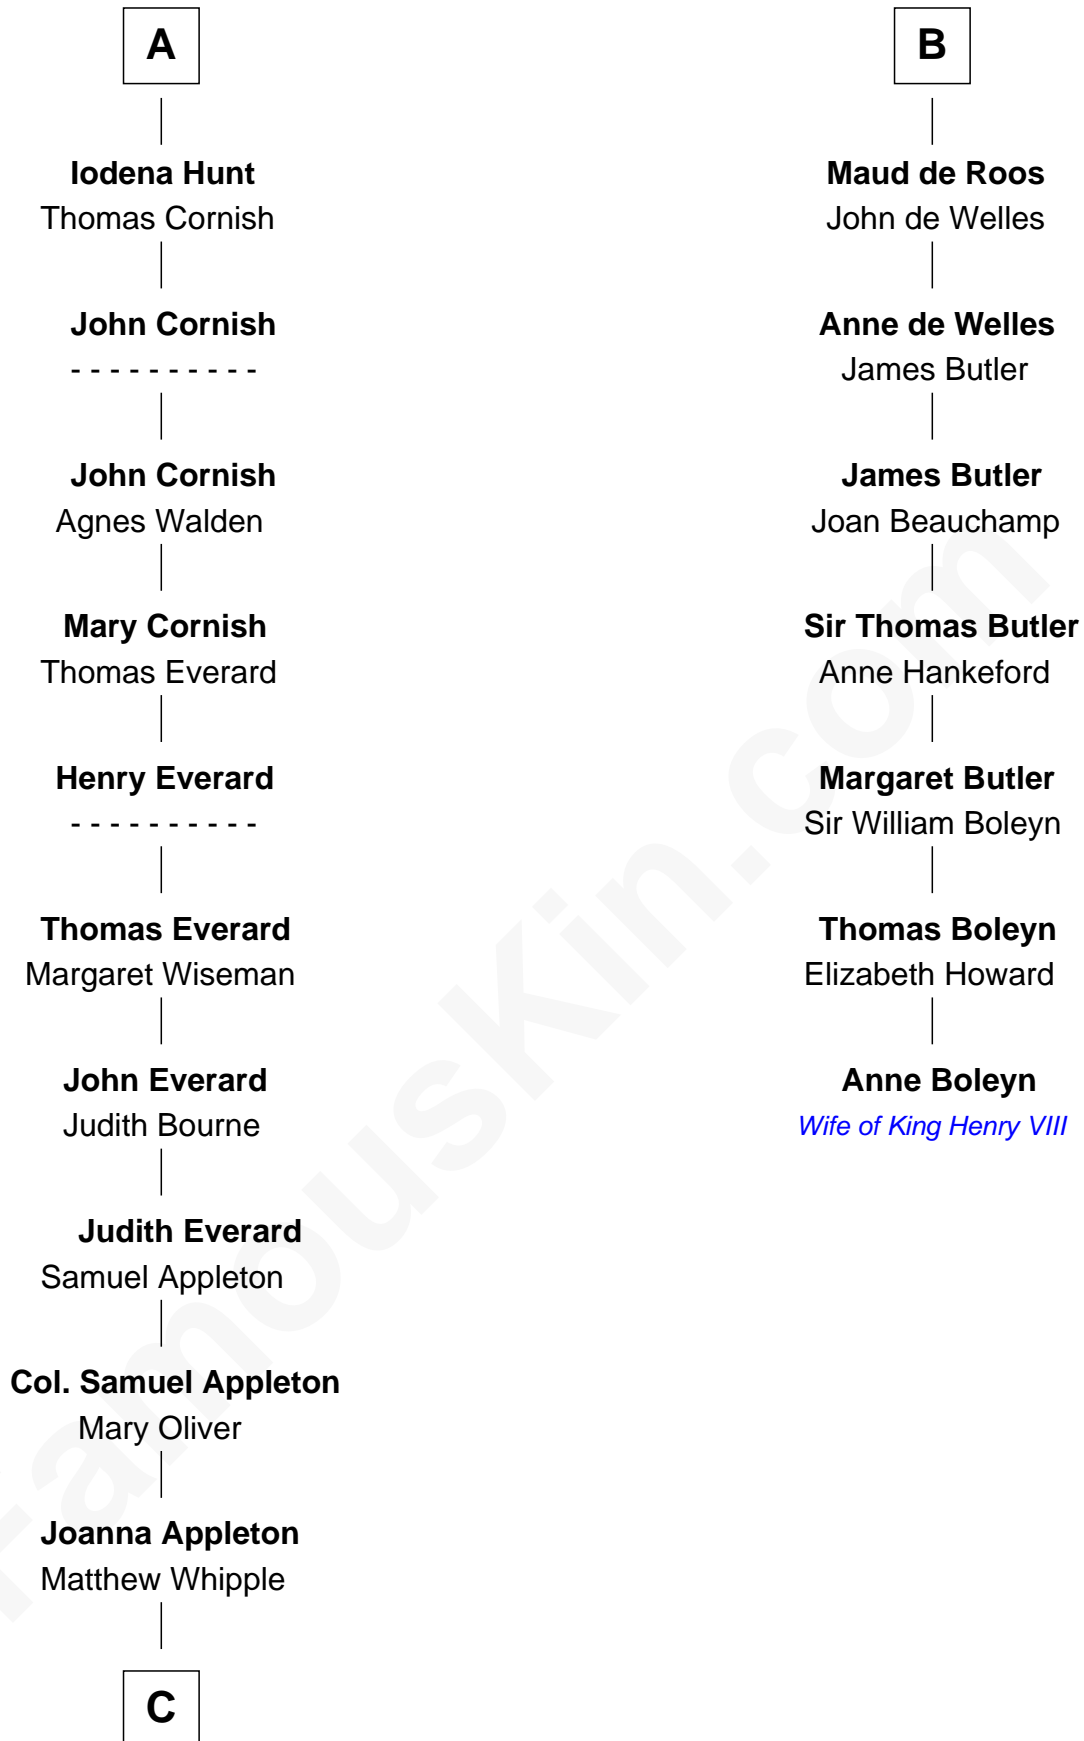

FamousKin.com
Relationship Chart of
James Russell Lowell
American "Fireside" Poet

13th cousin 8 times removed of

Anne Boleyn
2nd Wife of King Henry VIII

C

William Whipple

Mary Cutts

Mary Whipple

Robert Traill