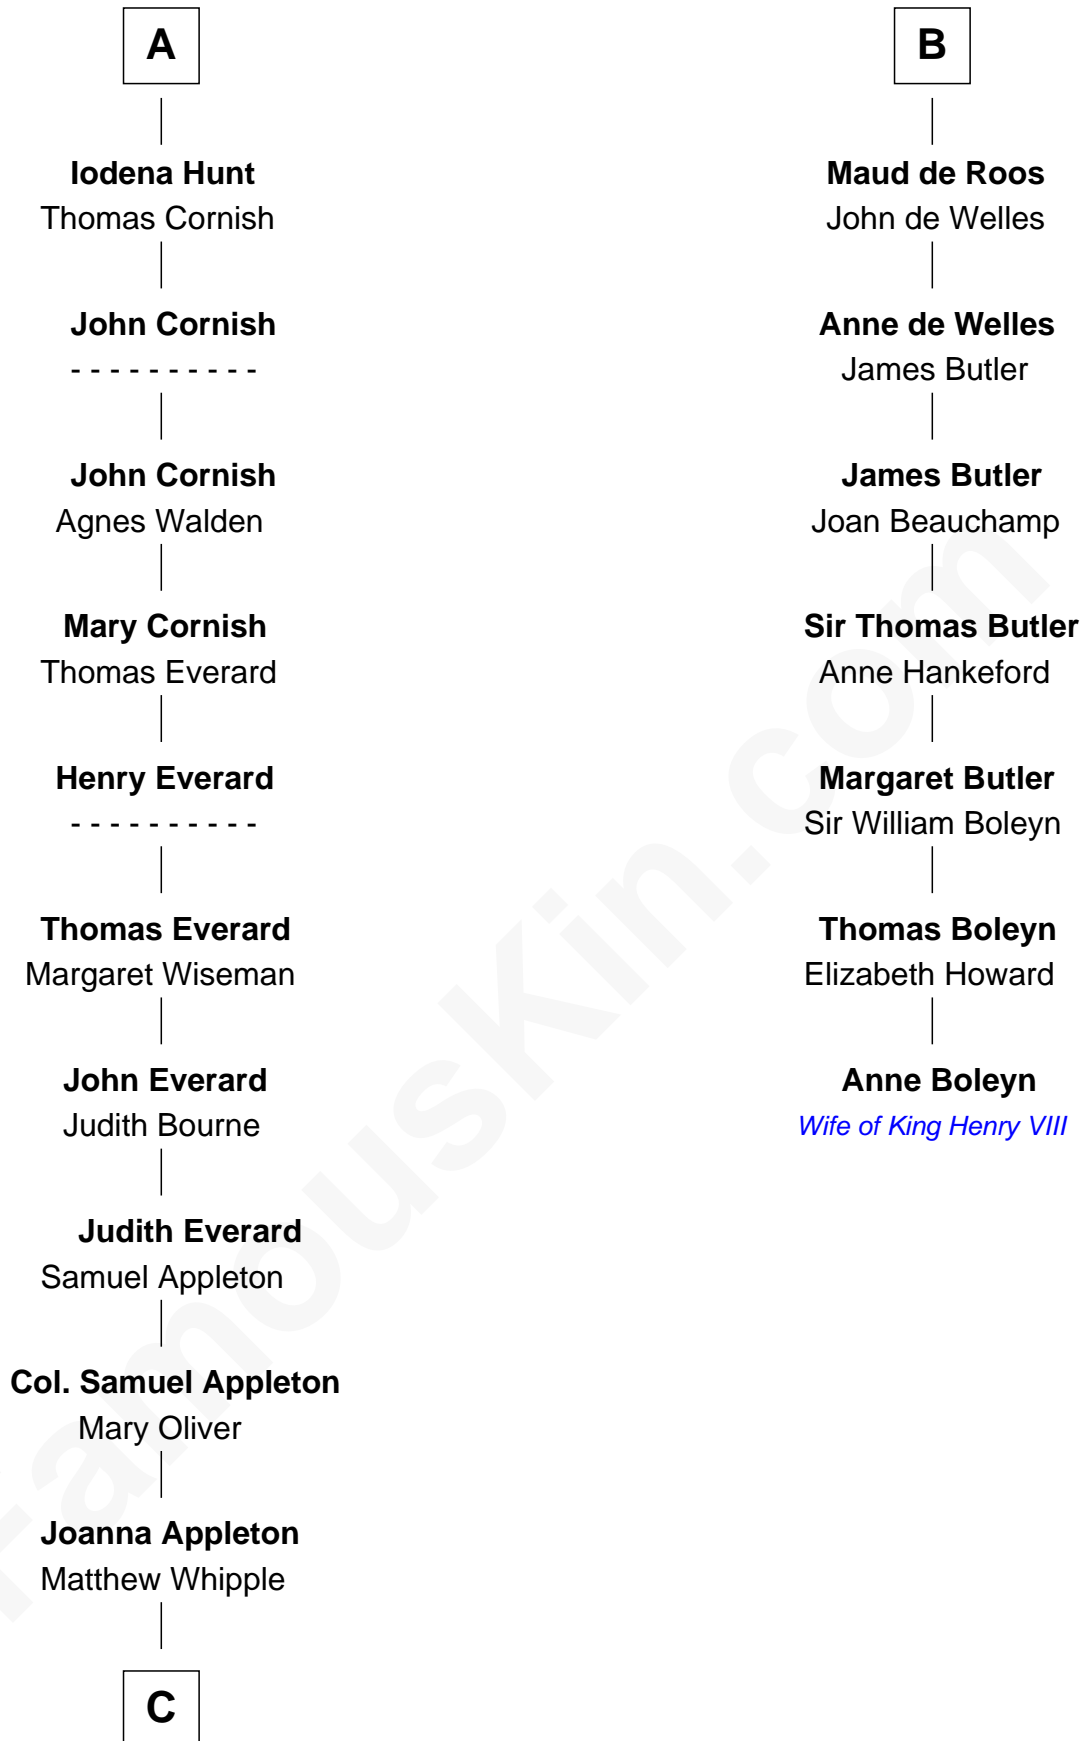

FamousKin.com

Relationship Chart of

James Russell Lowell

American "Fireside" Poet

13th cousin 8 times removed of

Anne Boleyn
2nd Wife of King Henry VIII

C

William Whipple

Mary Cutts

Mary Whipple

Robert Traill

Mary Whipple Traill

Keith Spence

Harriet Brackett Spence

Rev. Charles Lowell

James Russell Lowell