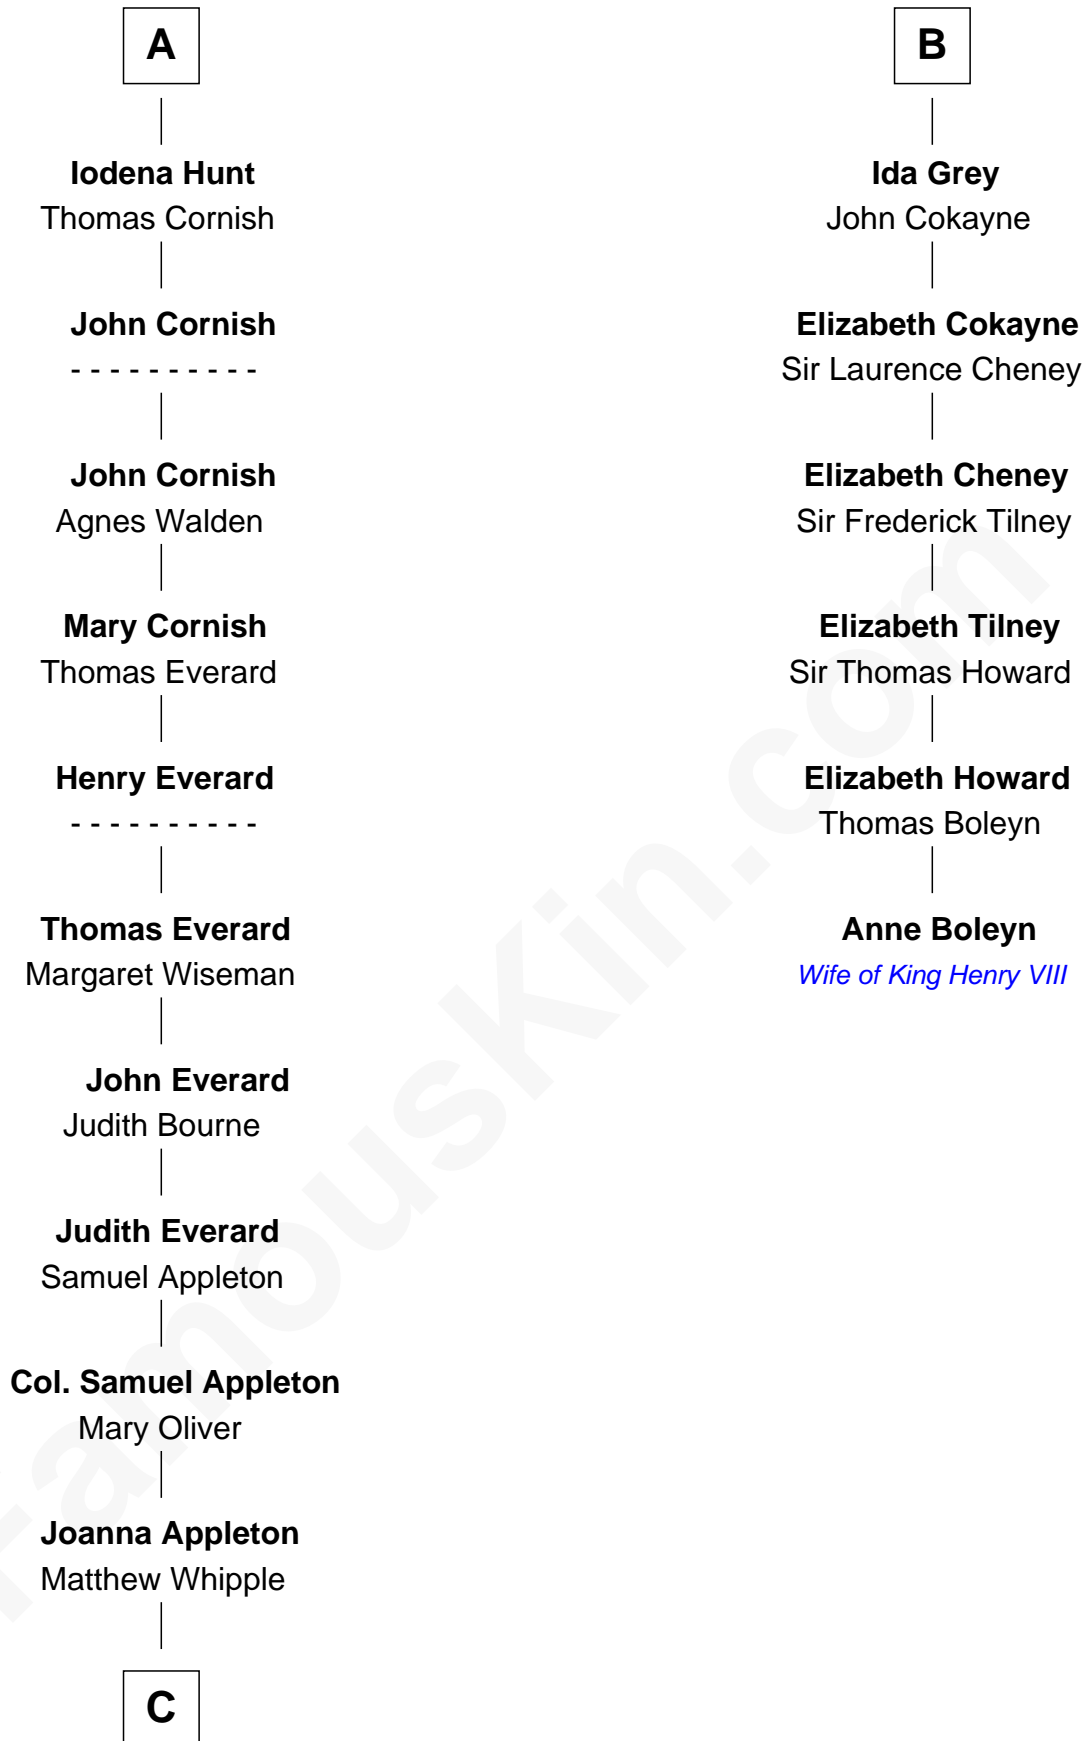

**FamousKin.com**  
**Relationship Chart of**  
**James Russell Lowell**  
*American "Fireside" Poet*

12th cousin 9 times removed of

**Anne Boleyn**  
*2nd Wife of King Henry VIII*

**C**

William Whipple

Mary Cutts