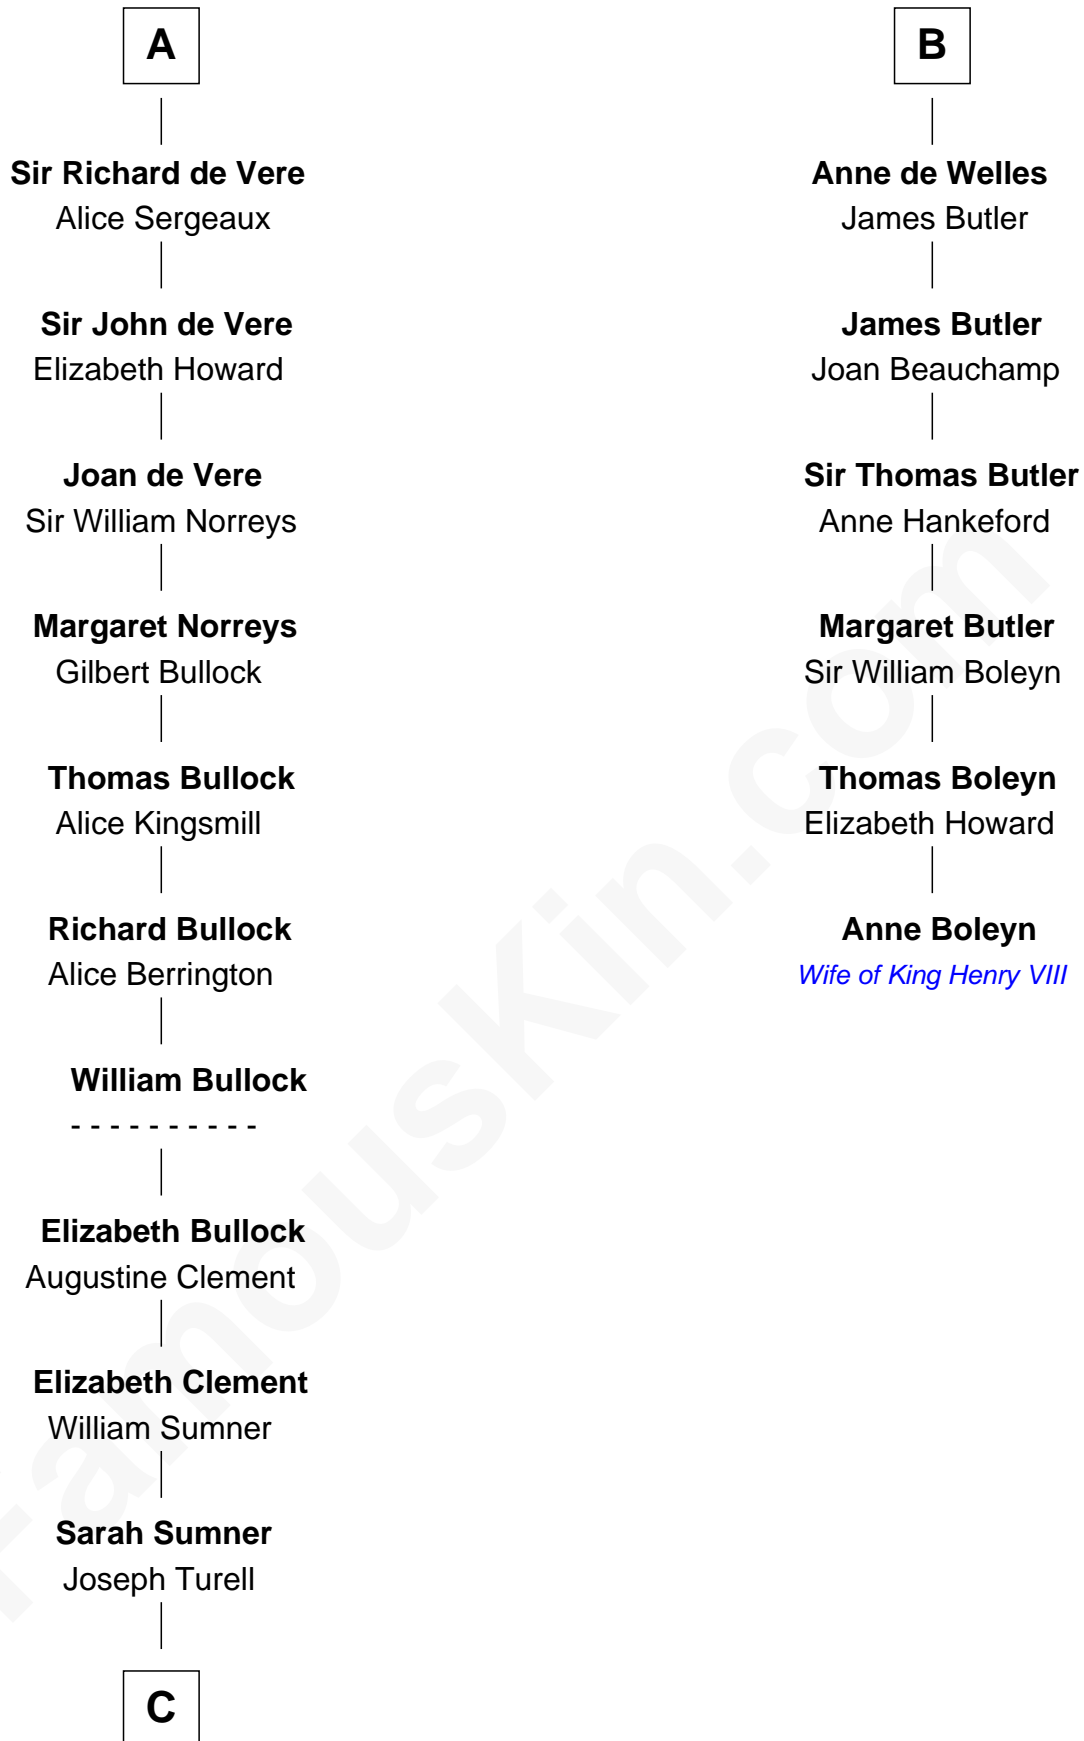

**FamousKin.com**  
**Relationship Chart of**  
**James Russell Lowell**  
*American "Fireside" Poet*

12th cousin 9 times removed of

**Anne Boleyn**  
*2nd Wife of King Henry VIII*

**Robert de Bermingham**