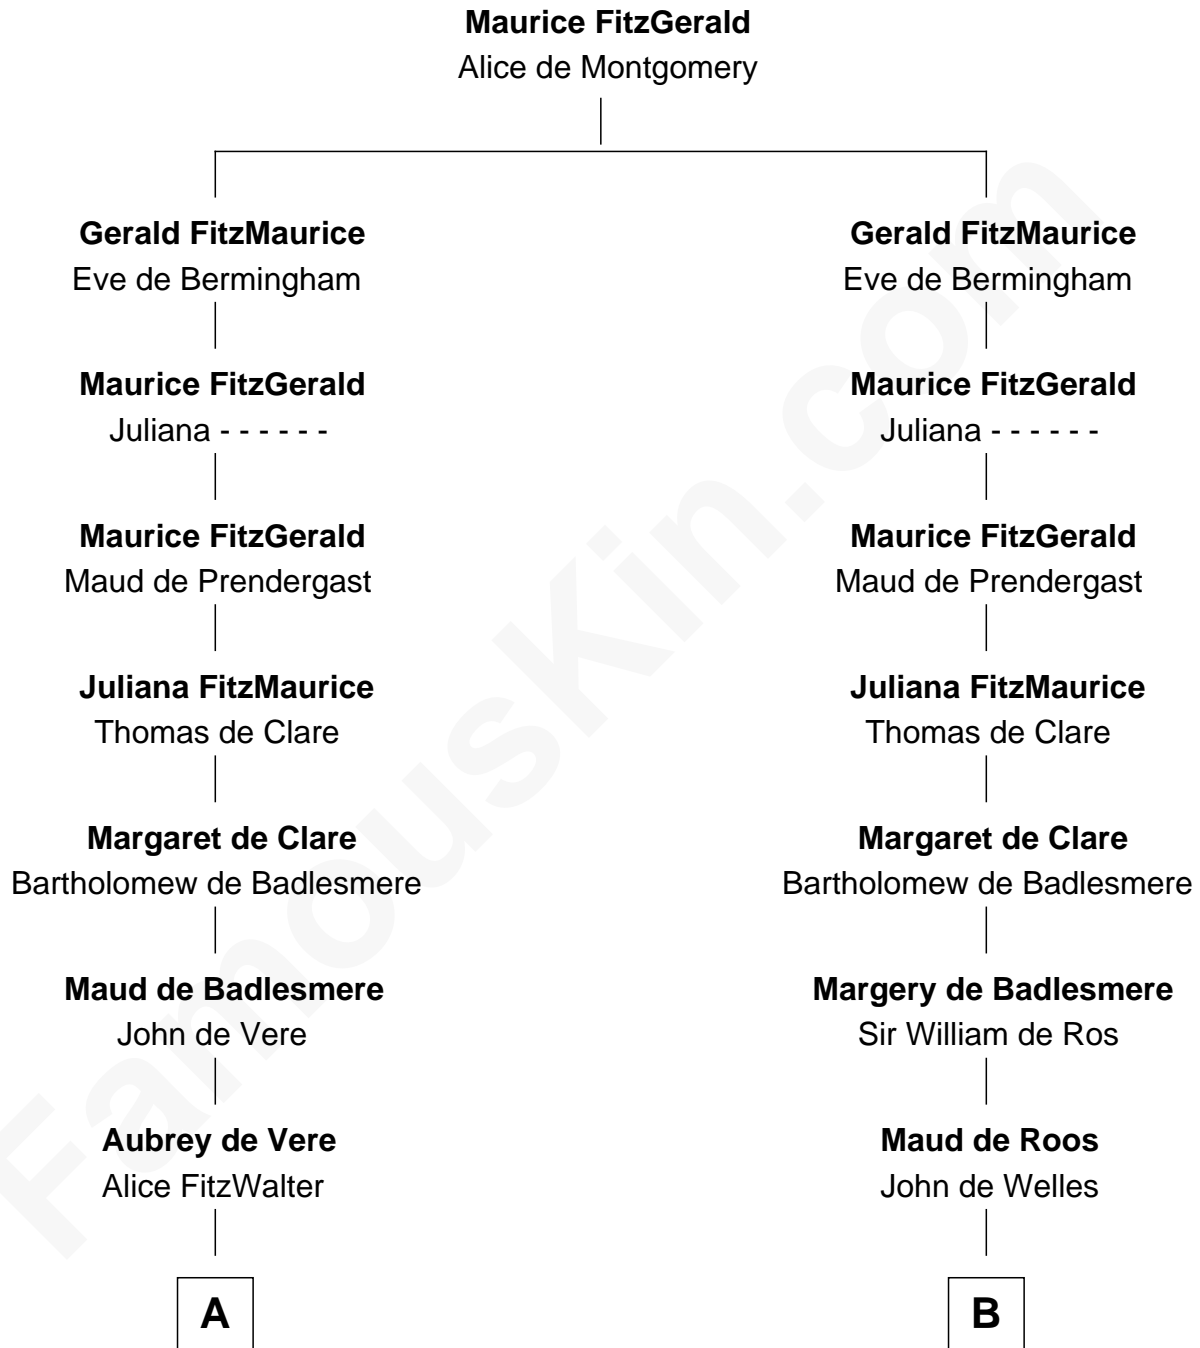

**FamousKin.com**  
**Relationship Chart of**  
**James Russell Lowell**  
*American "Fireside" Poet*

12th cousin 9 times removed of

**Anne Boleyn**  
*2nd Wife of King Henry VIII*

**C**

**Sarah Turell**  
Noah Champney

**Sarah Champney**  
Rev. John Lowell

**John Lowell**  
Rebecca Russell

**Rev. Charles Lowell**  
Harriet Brackett Spence

**James Russell Lowell**  
*American "Fireside" Poet*

FamousKin.com