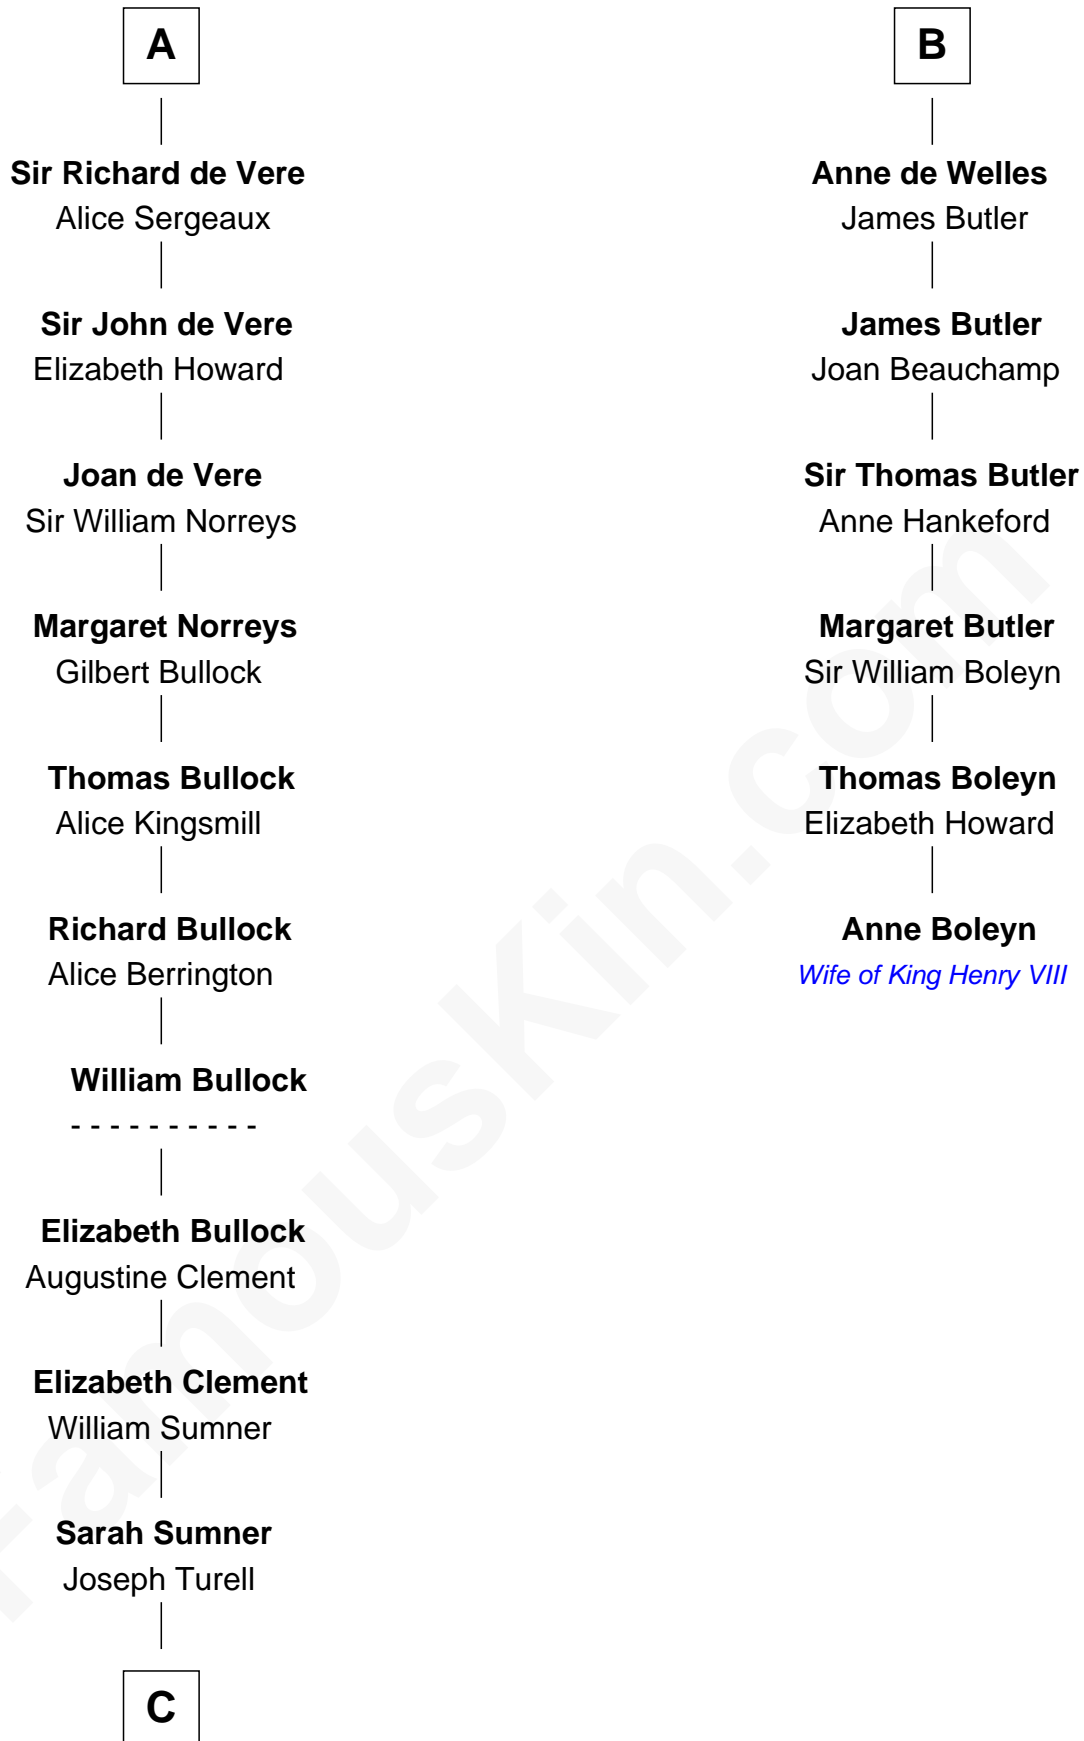

**FamousKin.com**  
**Relationship Chart of**  
**James Russell Lowell**  
*American "Fireside" Poet*

12th cousin 9 times removed of

**Anne Boleyn**  
*2nd Wife of King Henry VIII*

**C**

**Sarah Turell**  
Noah Champney