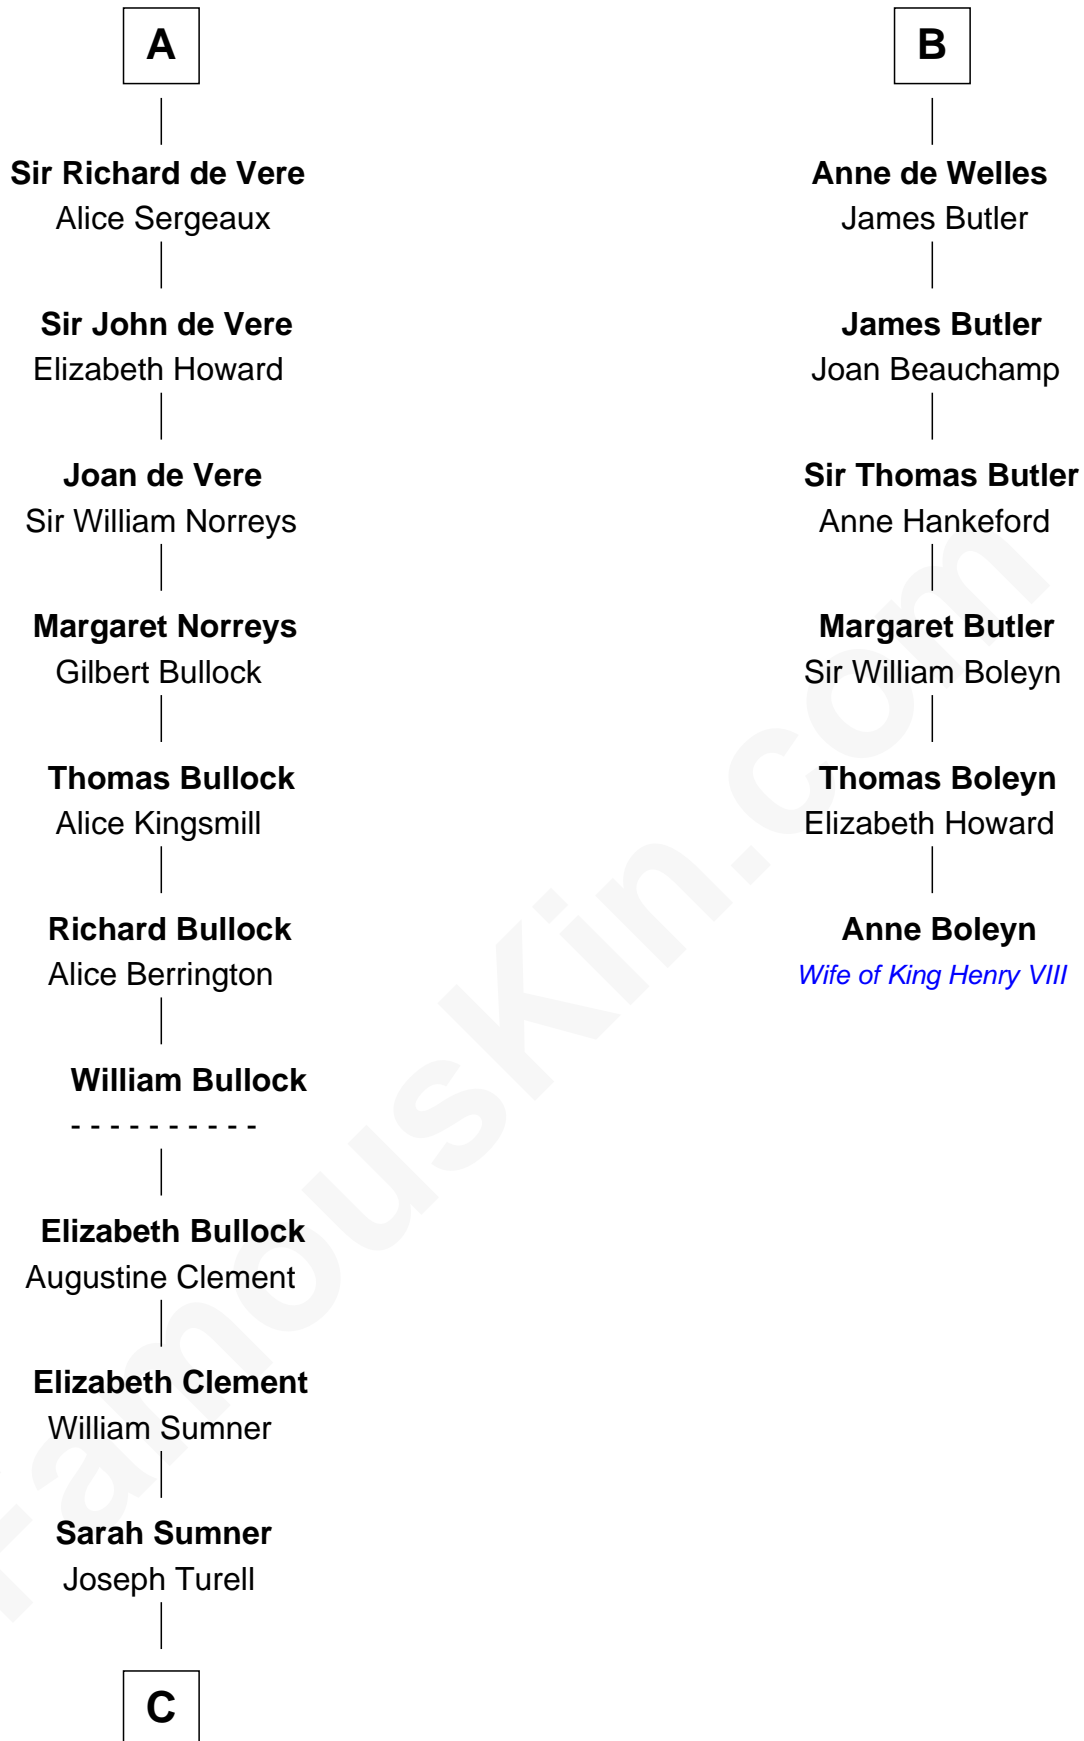

FamousKin.com
Relationship Chart of
James Russell Lowell
American "Fireside" Poet

12th cousin 9 times removed of

Anne Boleyn
2nd Wife of King Henry VIII

C

—
Sarah Turell
Noah Champney

—
Sarah Champney
Rev. John Lowell