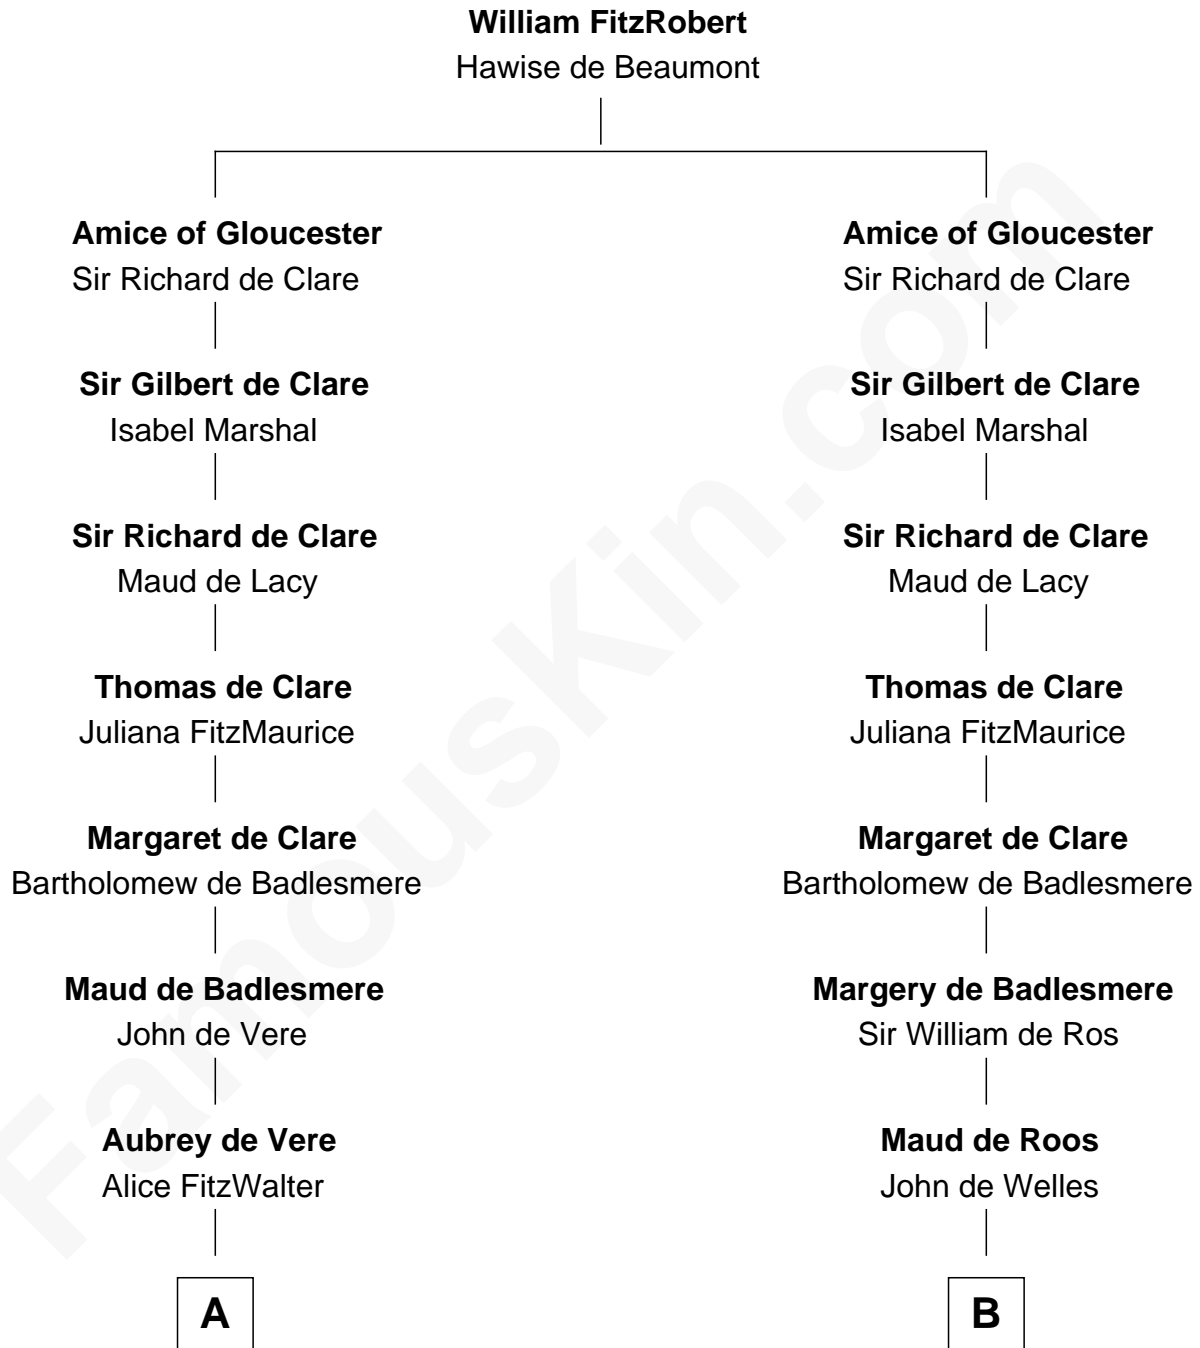

FamousKin.com
Relationship Chart of
James Russell Lowell
American "Fireside" Poet

12th cousin 9 times removed of

Anne Boleyn
2nd Wife of King Henry VIII

C

—
Sarah Turell
Noah Champney

—
Sarah Champney
Rev. John Lowell

—
John Lowell
Rebecca Russell

—
Rev. Charles Lowell
Harriet Brackett Spence

—
James Russell Lowell
American "Fireside" Poet

FamousKin.com