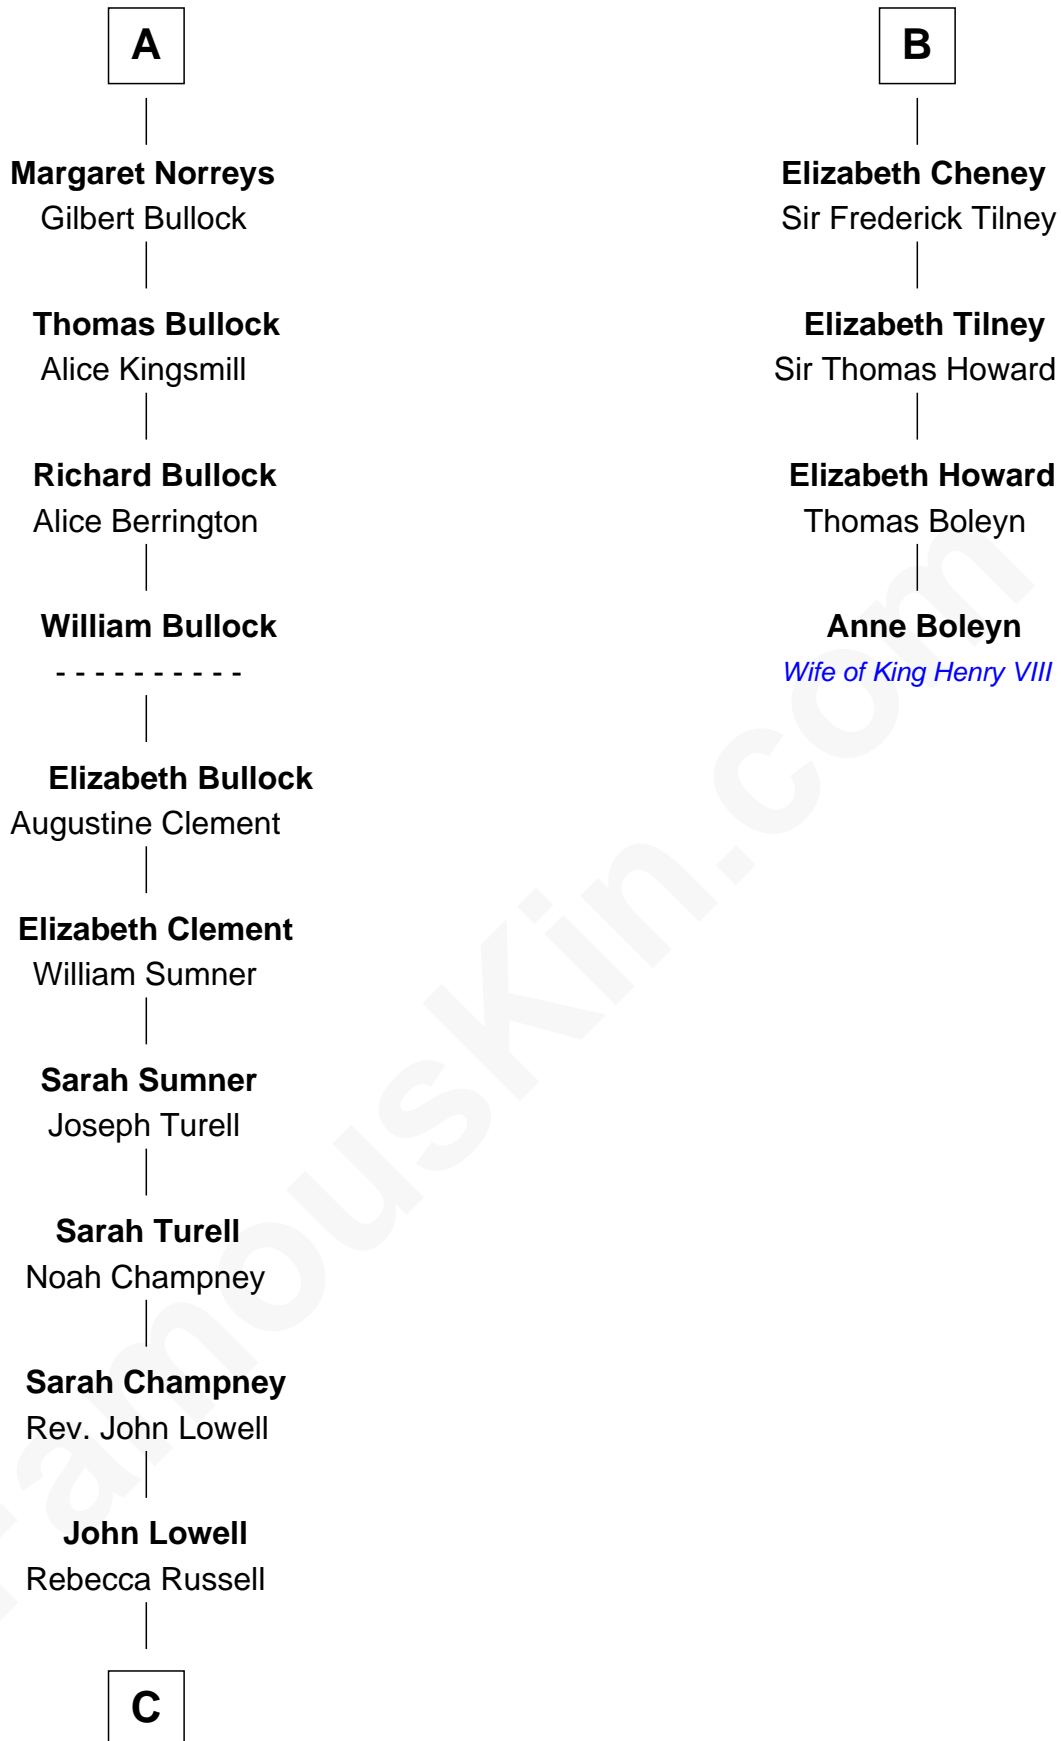

FamousKin.com
Relationship Chart of
James Russell Lowell
American "Fireside" Poet

10th cousin 8 times removed of

Anne Boleyn
2nd Wife of King Henry VIII

C

Rev. Charles Lowell
Harriet Brackett Spence

James Russell Lowell
American "Fireside" Poet

FamousKin.com