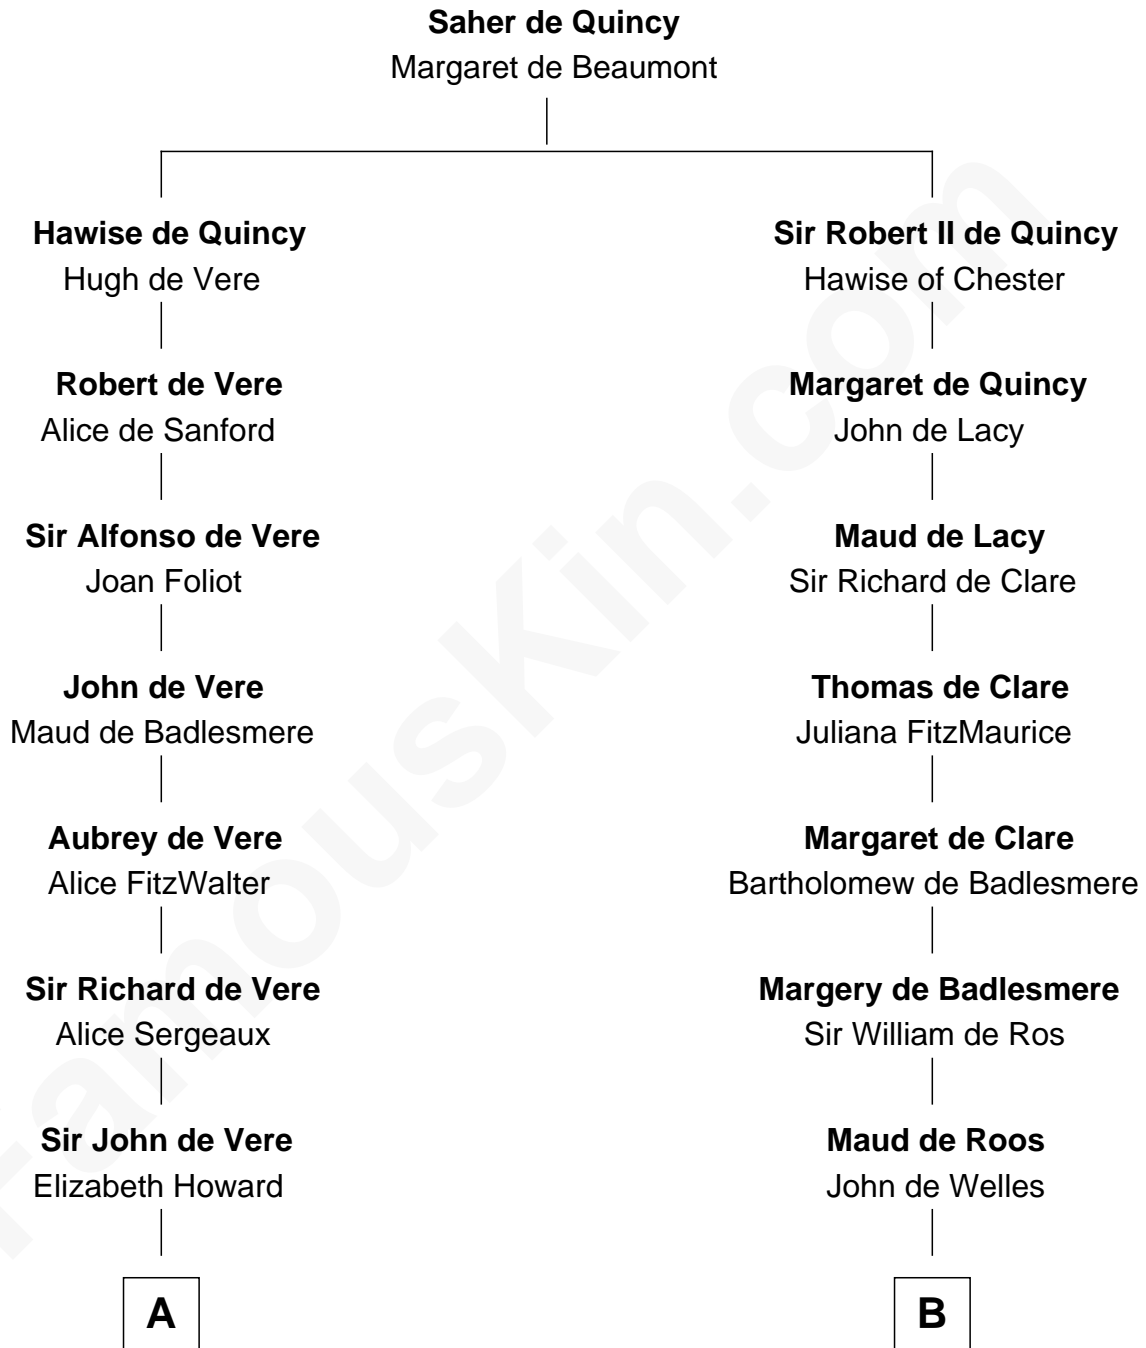

**FamousKin.com**  
**Relationship Chart of**  
**James Russell Lowell**  
*American "Fireside" Poet*

12th cousin 7 times removed of

**Anne Boleyn**  
*2nd Wife of King Henry VIII*

**C**

—  
**John Lowell**

Rebecca Russell

—  
**Rev. Charles Lowell**

Harriet Brackett Spence

—  
**James Russell Lowell**

*American "Fireside" Poet*

FamousKin.com