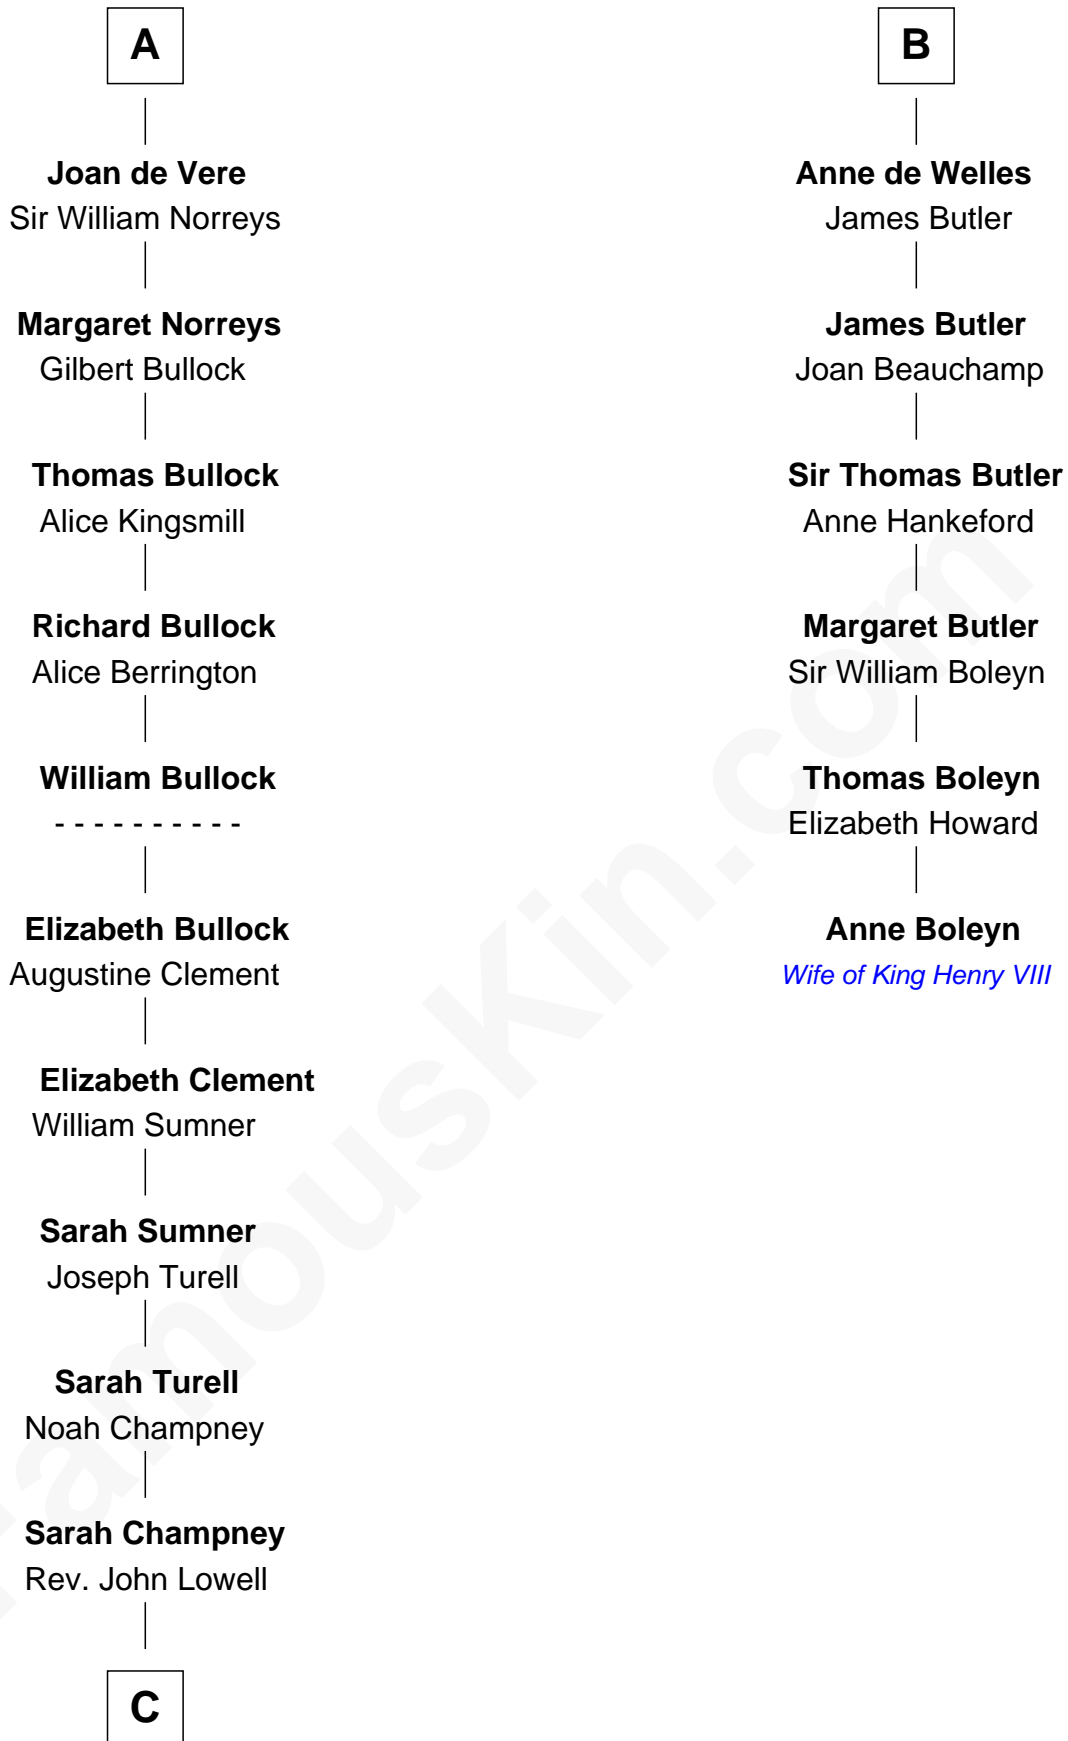

**FamousKin.com**  
**Relationship Chart of**  
**James Russell Lowell**  
*American "Fireside" Poet*

12th cousin 7 times removed of

**Anne Boleyn**  
*2nd Wife of King Henry VIII*

**C**

—  
**John Lowell**

Rebecca Russell

—  
**Rev. Charles Lowell**

Harriet Brackett Spence

—  
**James Russell Lowell**

*American "Fireside" Poet*

FamousKin.com