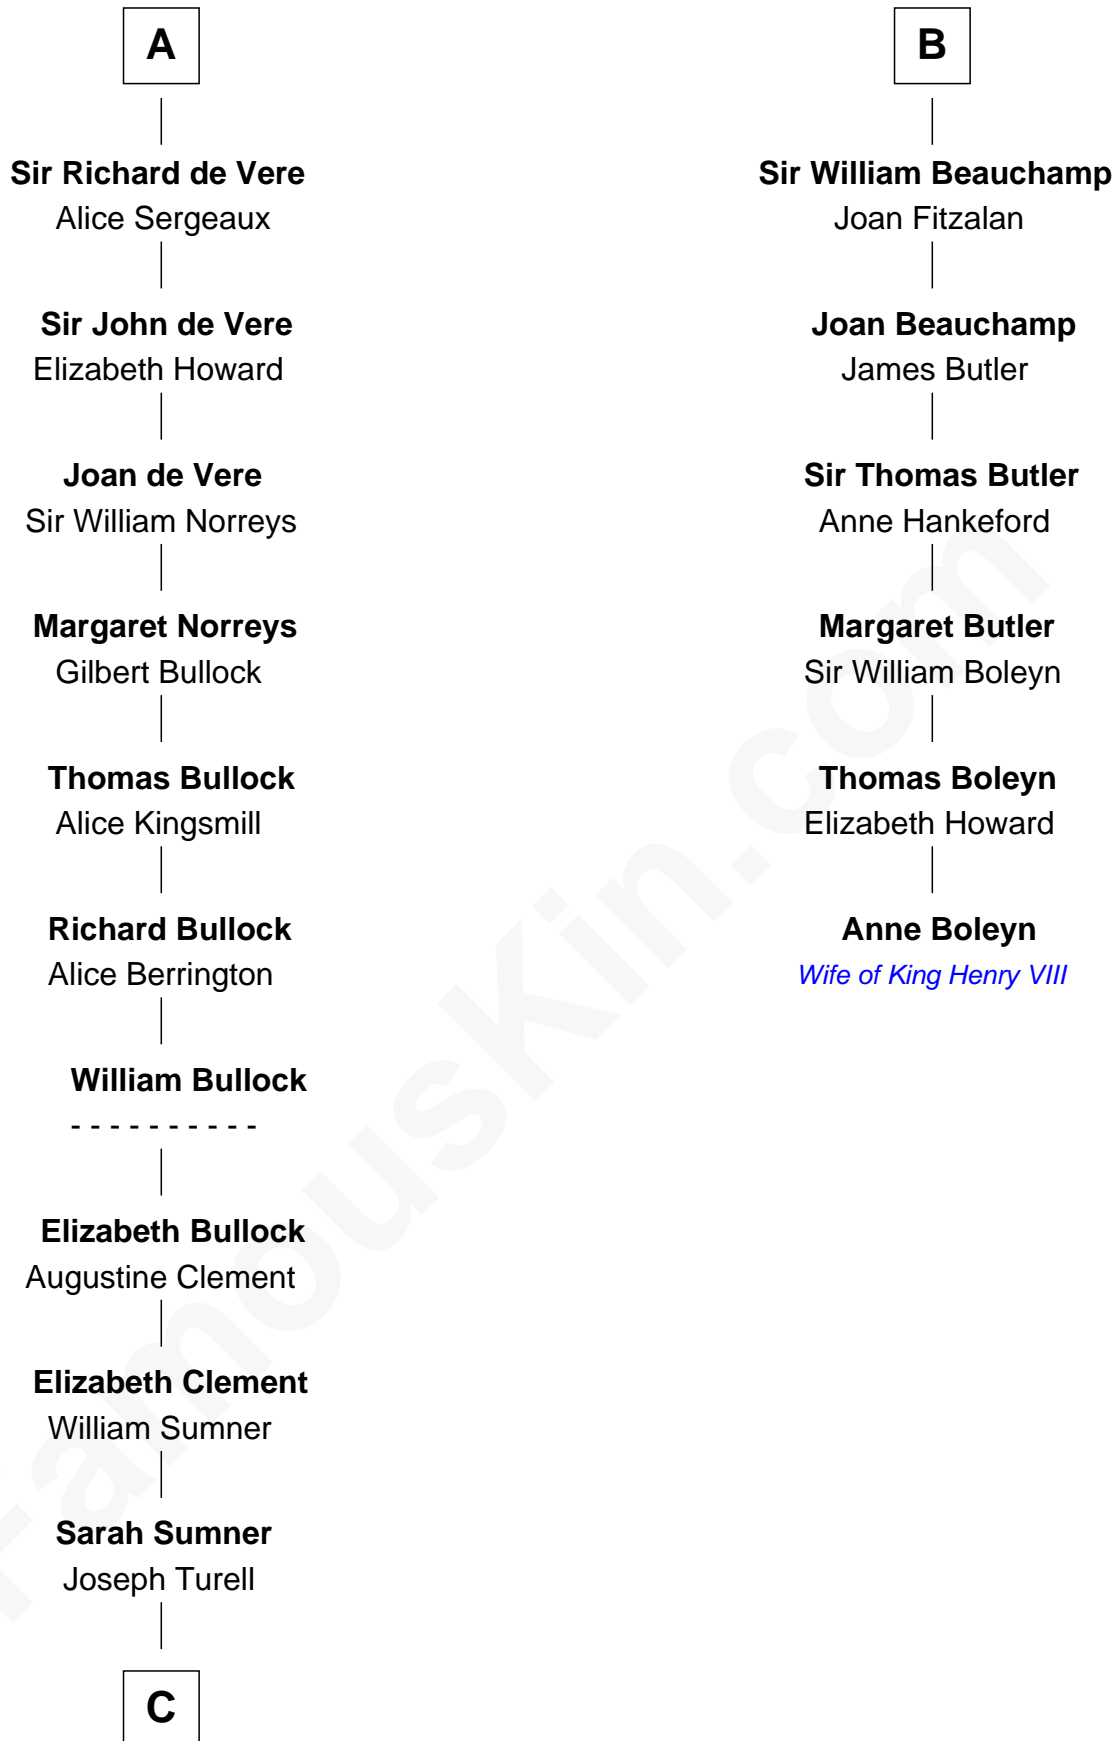

FamousKin.com
Relationship Chart of
James Russell Lowell
American "Fireside" Poet

12th cousin 9 times removed of

Anne Boleyn
2nd Wife of King Henry VIII

C

—
Sarah Turell
Noah Champney

—
Sarah Champney
Rev. John Lowell