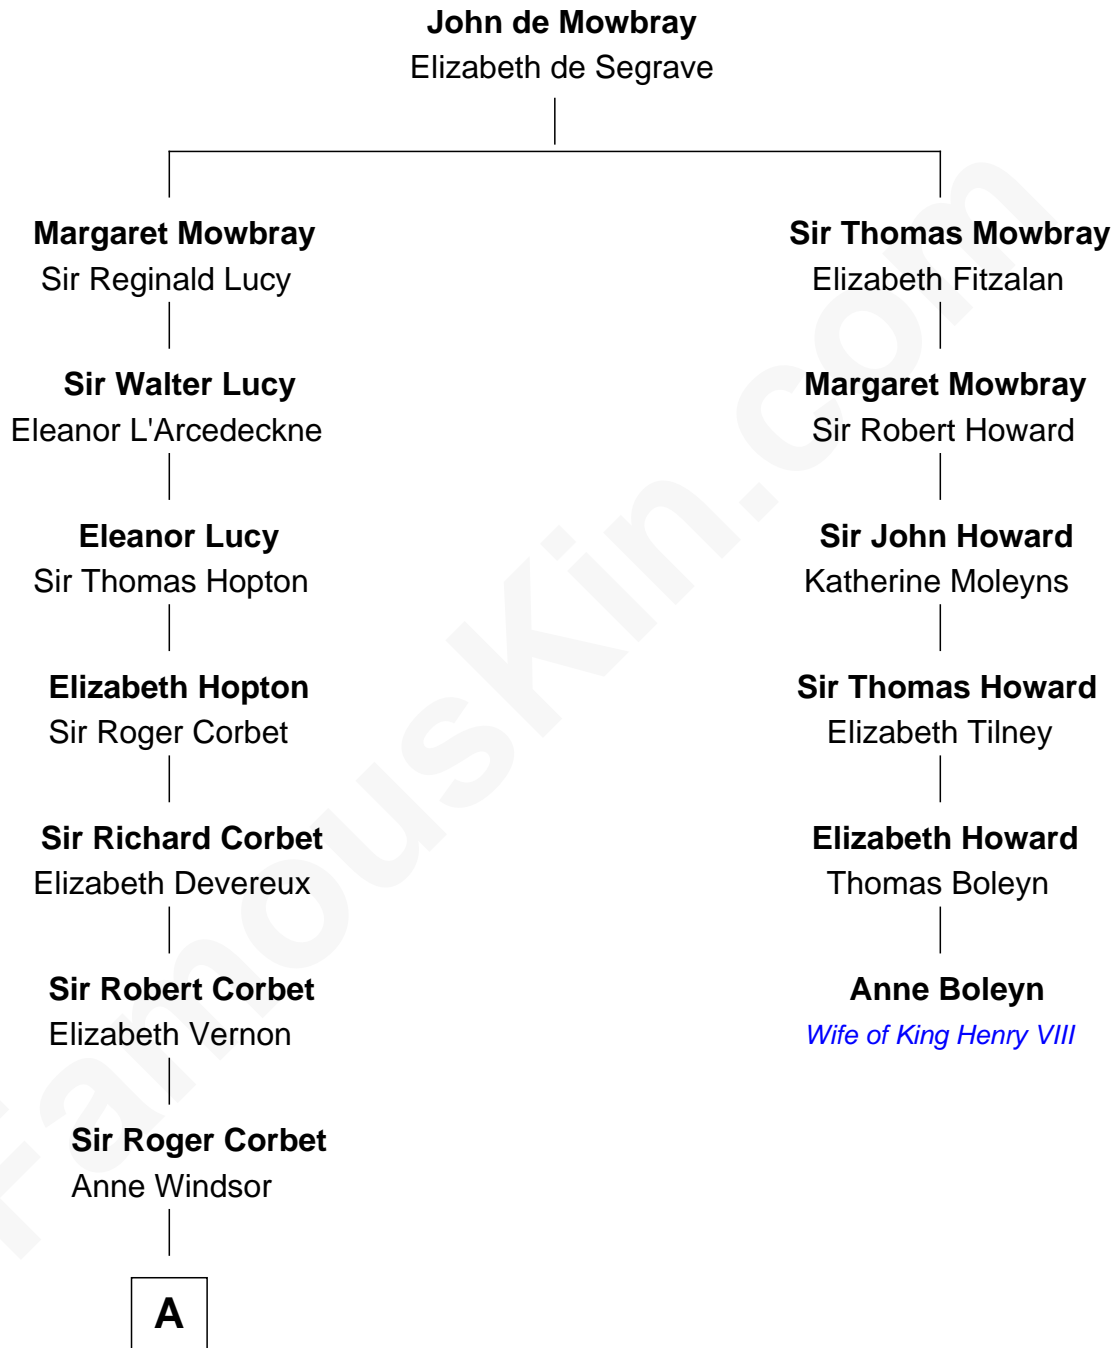

**FamousKin.com**  
**Relationship Chart of**  
**James Russell Lowell**  
*American "Fireside" Poet*

5th cousin 11 times removed of

**Anne Boleyn**  
*2nd Wife of King Henry VIII*

**A**

—  
**Margaret Corbet**  
Sir Francis Palmes

—  
**Sir Francis Palmes**  
Mary Hadnall

—  
**Andrew Palmes**  
Elizabeth Harrison

—  
**Elizabeth Palmes**  
Robert Chambers

—  
**Charles Chambers**  
Rebecca Patefield

—  
**Rebecca Chambers**  
Daniel Russell