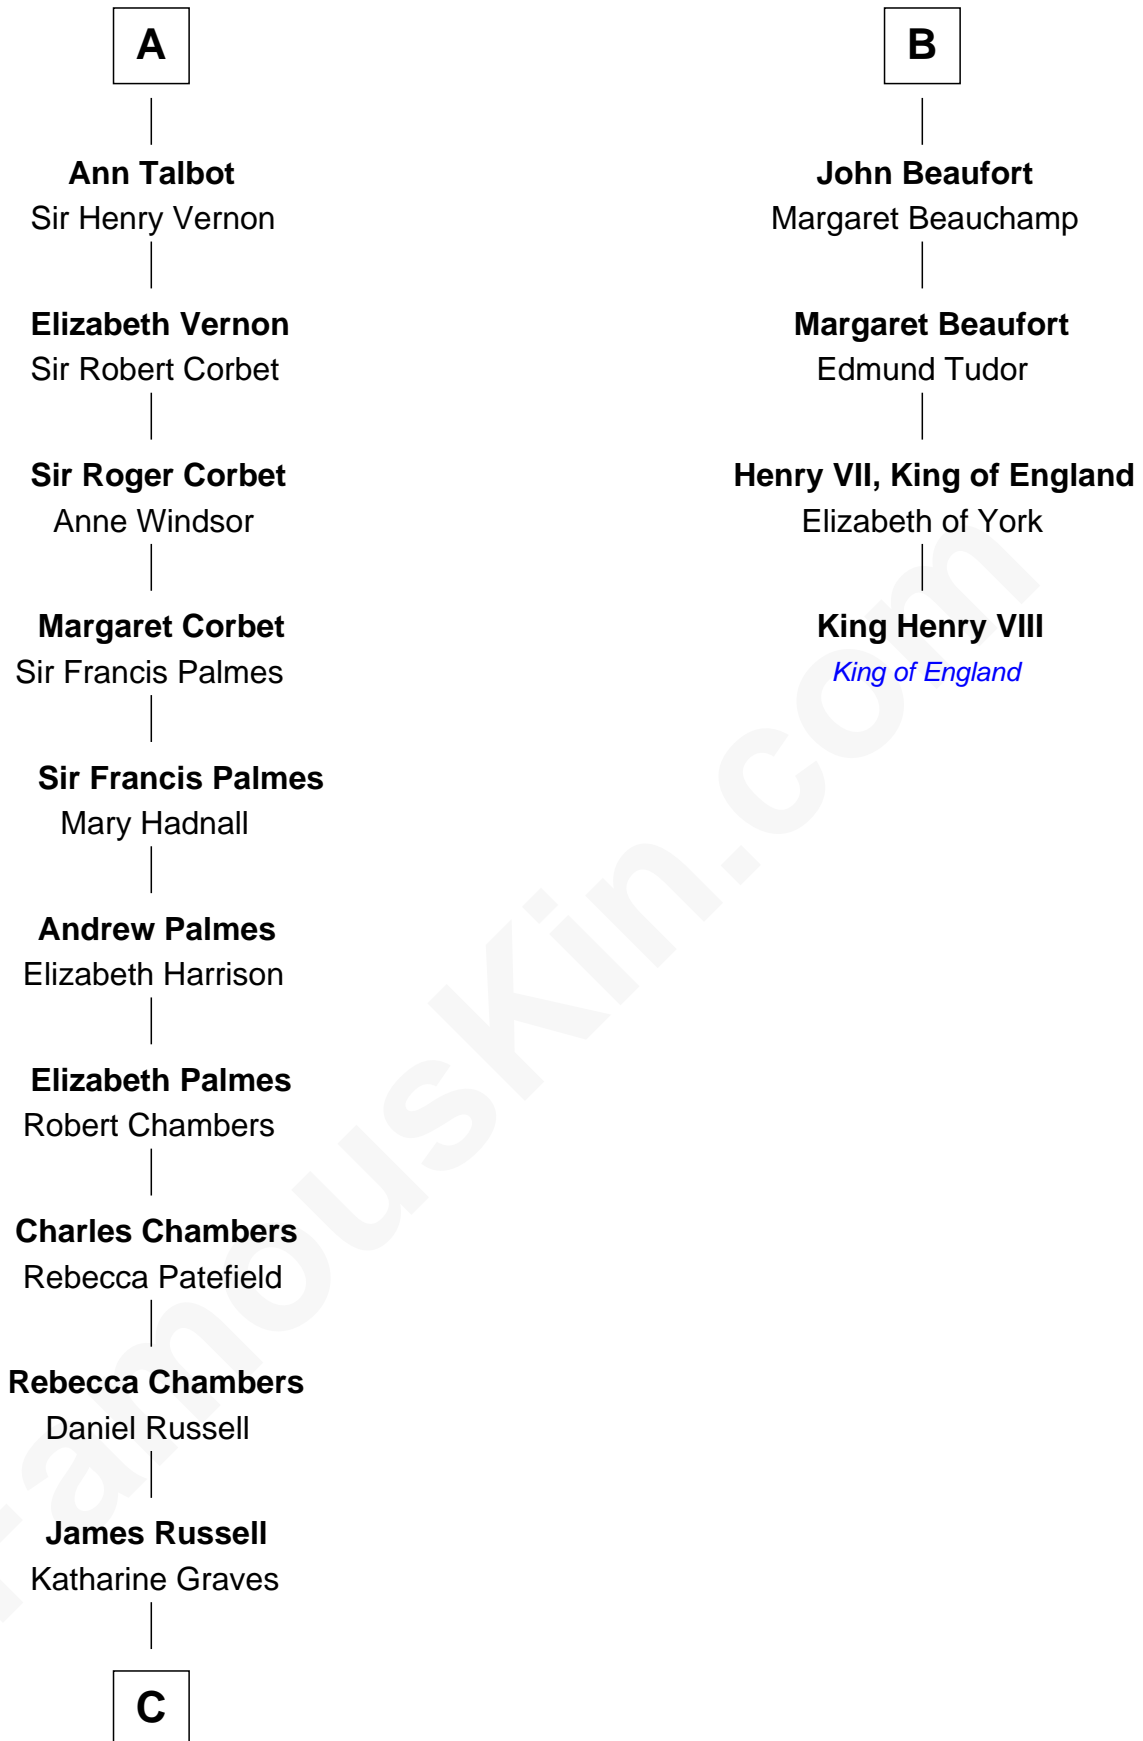

## Relationship Chart of

### James Russell Lowell

American "Fireside" Poet

10th cousin 9 times removed of

### King Henry VIII

King of England

**C**

—  
**Rebecca Russell**

John Lowell

—  
**Rev. Charles Lowell**  
Harriet Brackett Spence

—  
**James Russell Lowell**  
*American "Fireside" Poet*

FamousKin.com