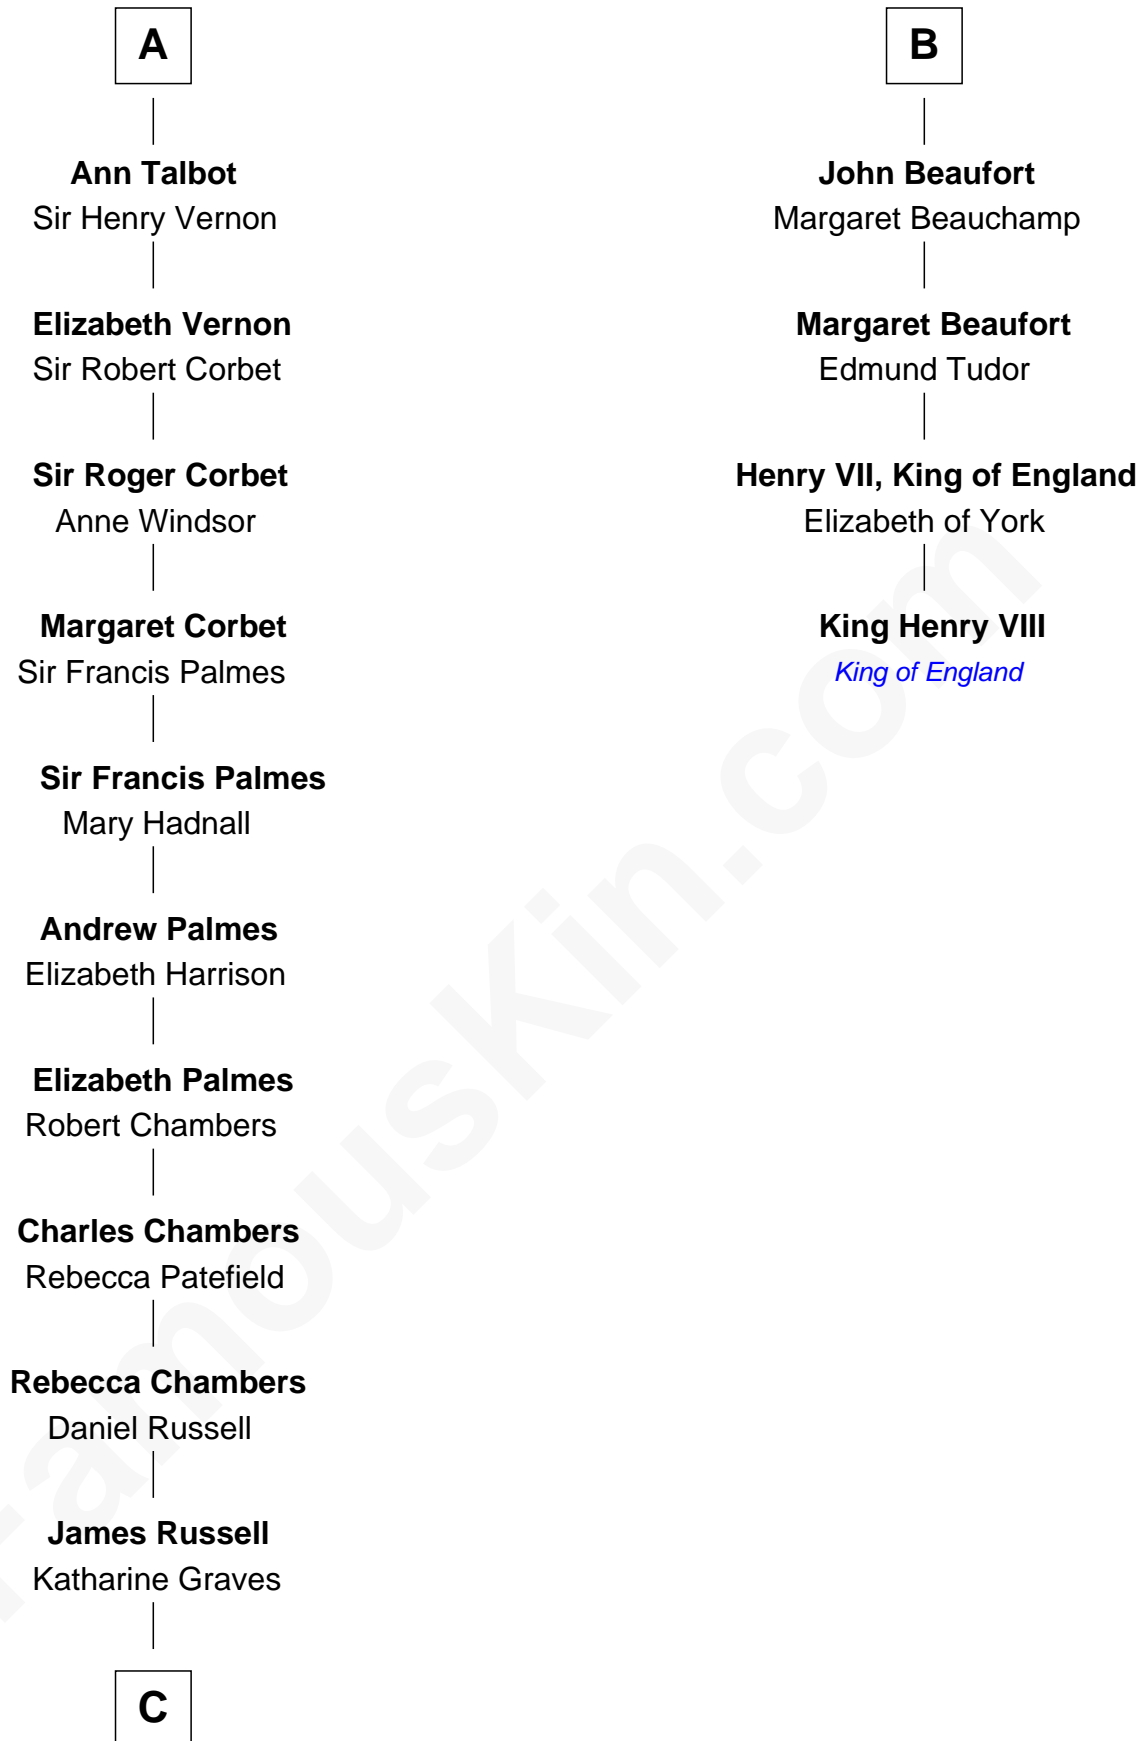

FamousKin.com
Relationship Chart of
James Russell Lowell
American "Fireside" Poet

10th cousin 9 times removed of

King Henry VIII
King of England

William Mauduit
 Alice de Newburgh

C

—
Rebecca Russell

John Lowell