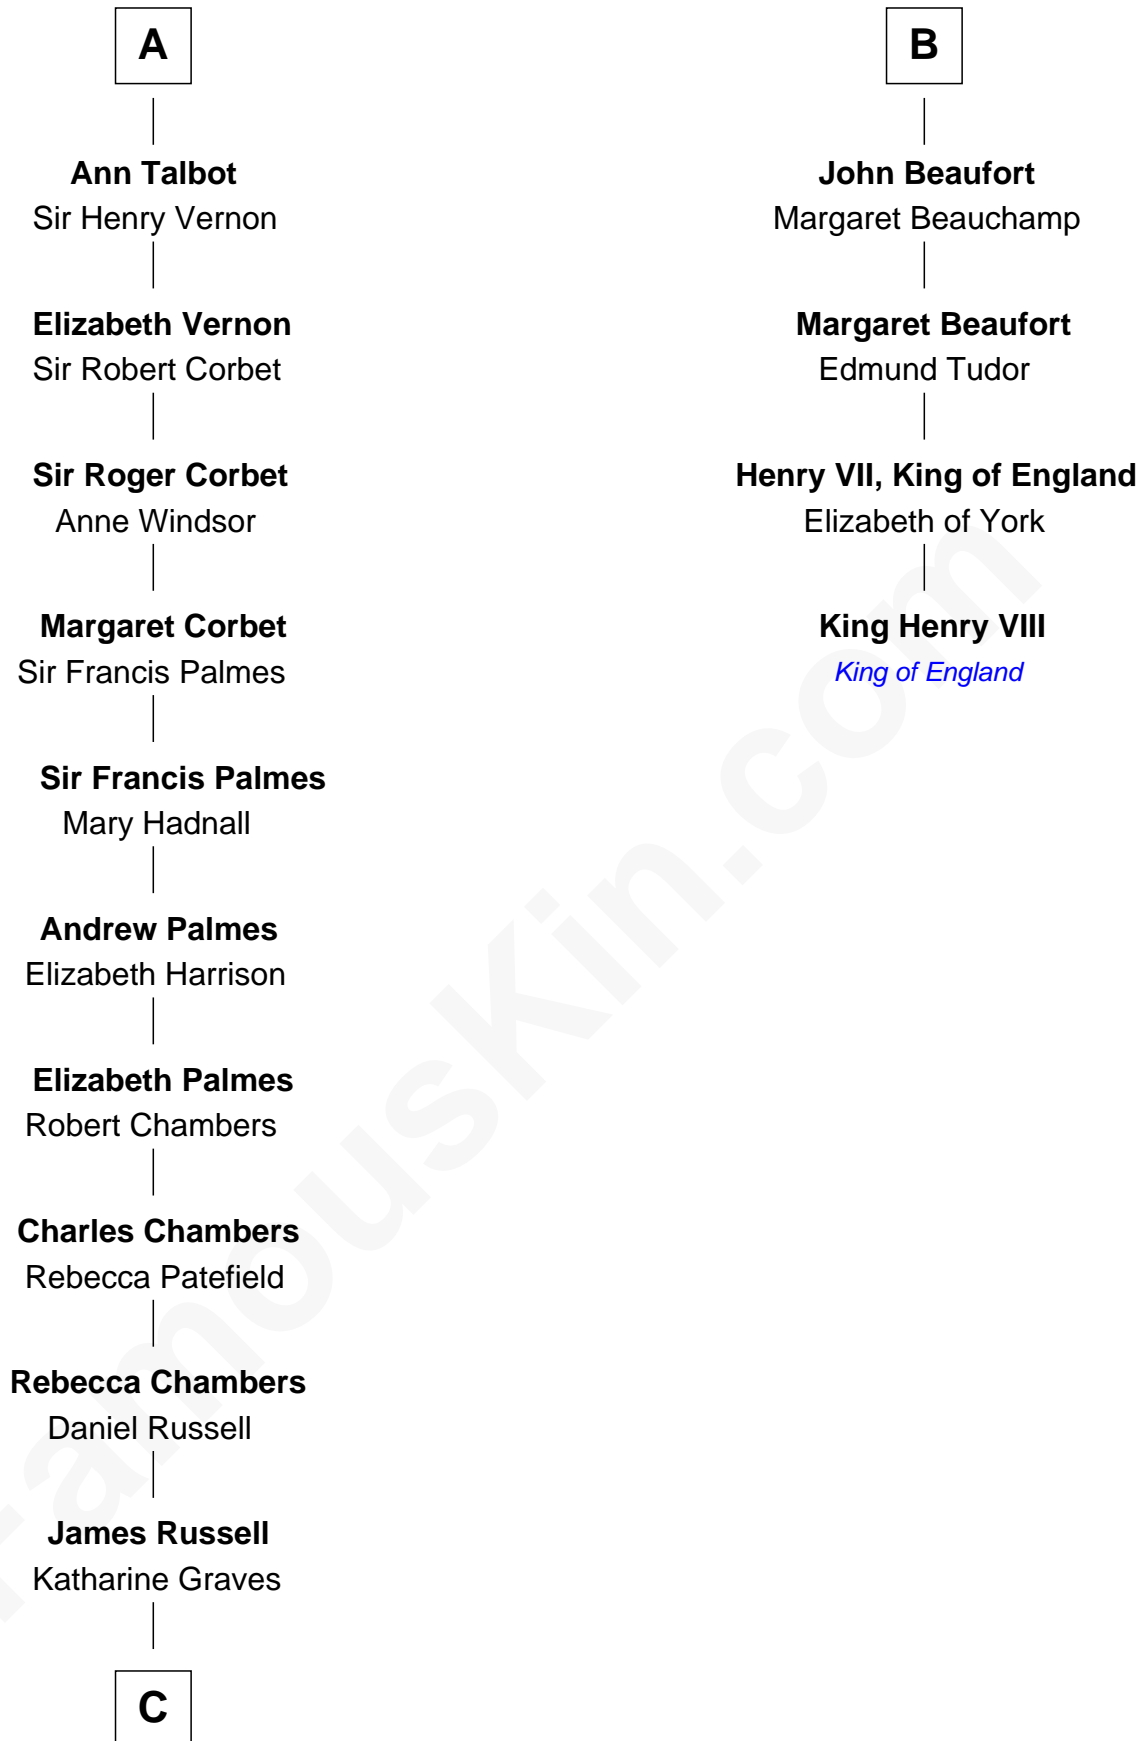

## Relationship Chart of

### James Russell Lowell

American "Fireside" Poet

10th cousin 9 times removed of

### King Henry VIII

King of England

**C**

—  
**Rebecca Russell**

John Lowell

—  
**Rev. Charles Lowell**  
Harriet Brackett Spence

—  
**James Russell Lowell**  
*American "Fireside" Poet*

FamousKin.com