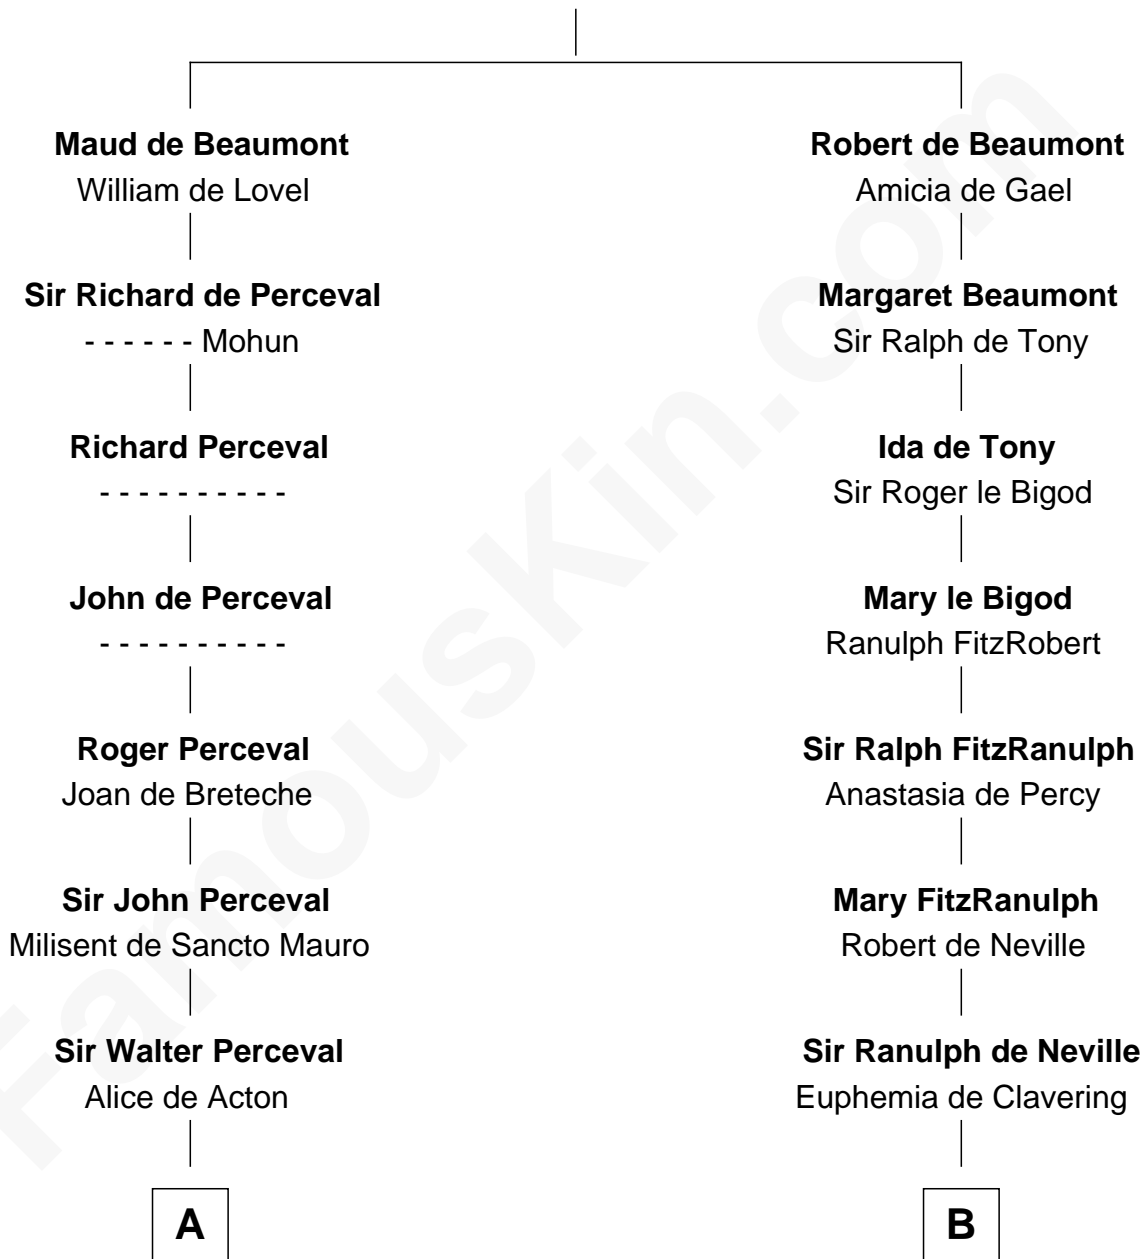

**FamousKin.com**  
**Relationship Chart of**  
**James Russell Lowell**  
*American "Fireside" Poet*

**13th cousin 8 times removed of**  
**King Henry VIII**  
*King of England*

**Sir Robert de Beaumont**  
 Isabel de Vermandois

**C**

**Ebenezer Lowell**

Elizabeth Shailer

**Rev. John Lowell**

Sarah Champney

**John Lowell**

Rebecca Russell

**Rev. Charles Lowell**