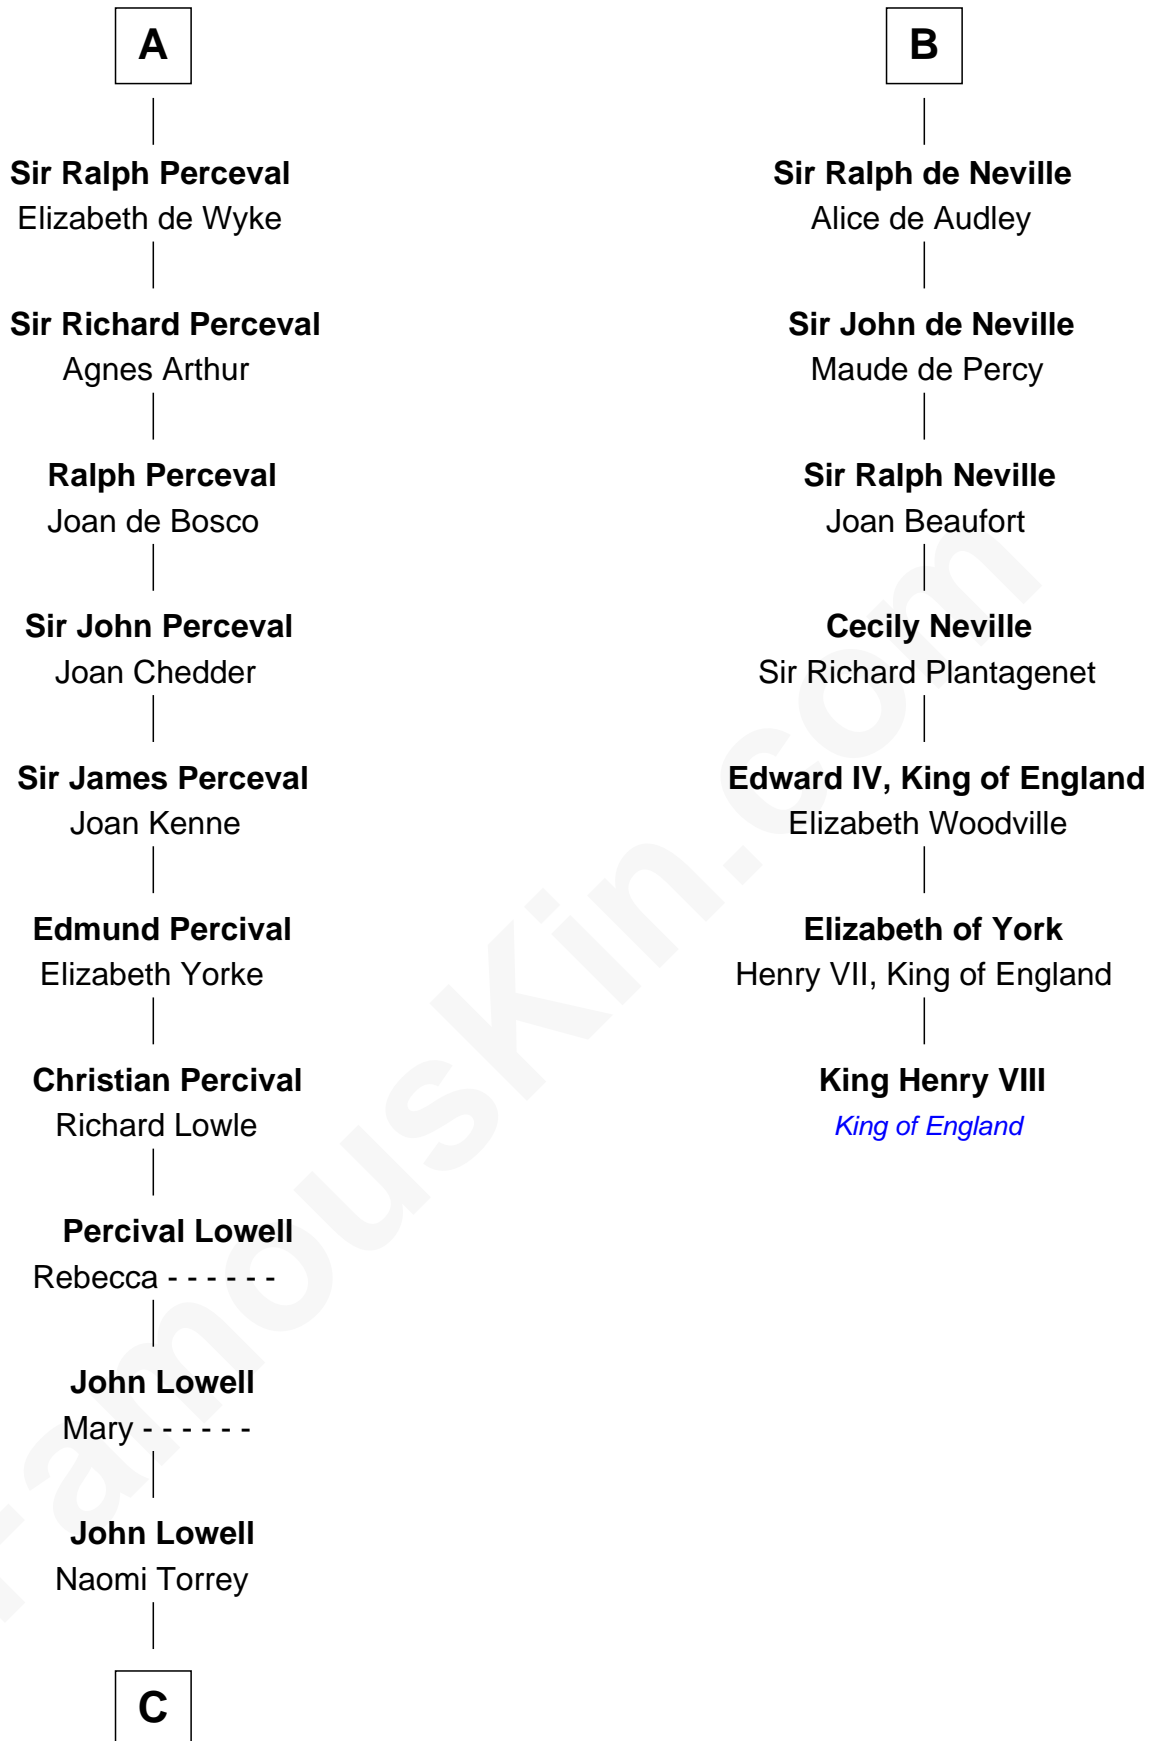

**FamousKin.com**  
**Relationship Chart of**  
**James Russell Lowell**  
*American "Fireside" Poet*

**13th cousin 8 times removed of**  
**King Henry VIII**  
*King of England*

**Sir Robert de Beaumont**  
 Isabel de Vermandois

**C**

**Ebenezer Lowell**

Elizabeth Shailer

**Rev. John Lowell**

Sarah Champney

**John Lowell**

Rebecca Russell

**Rev. Charles Lowell**