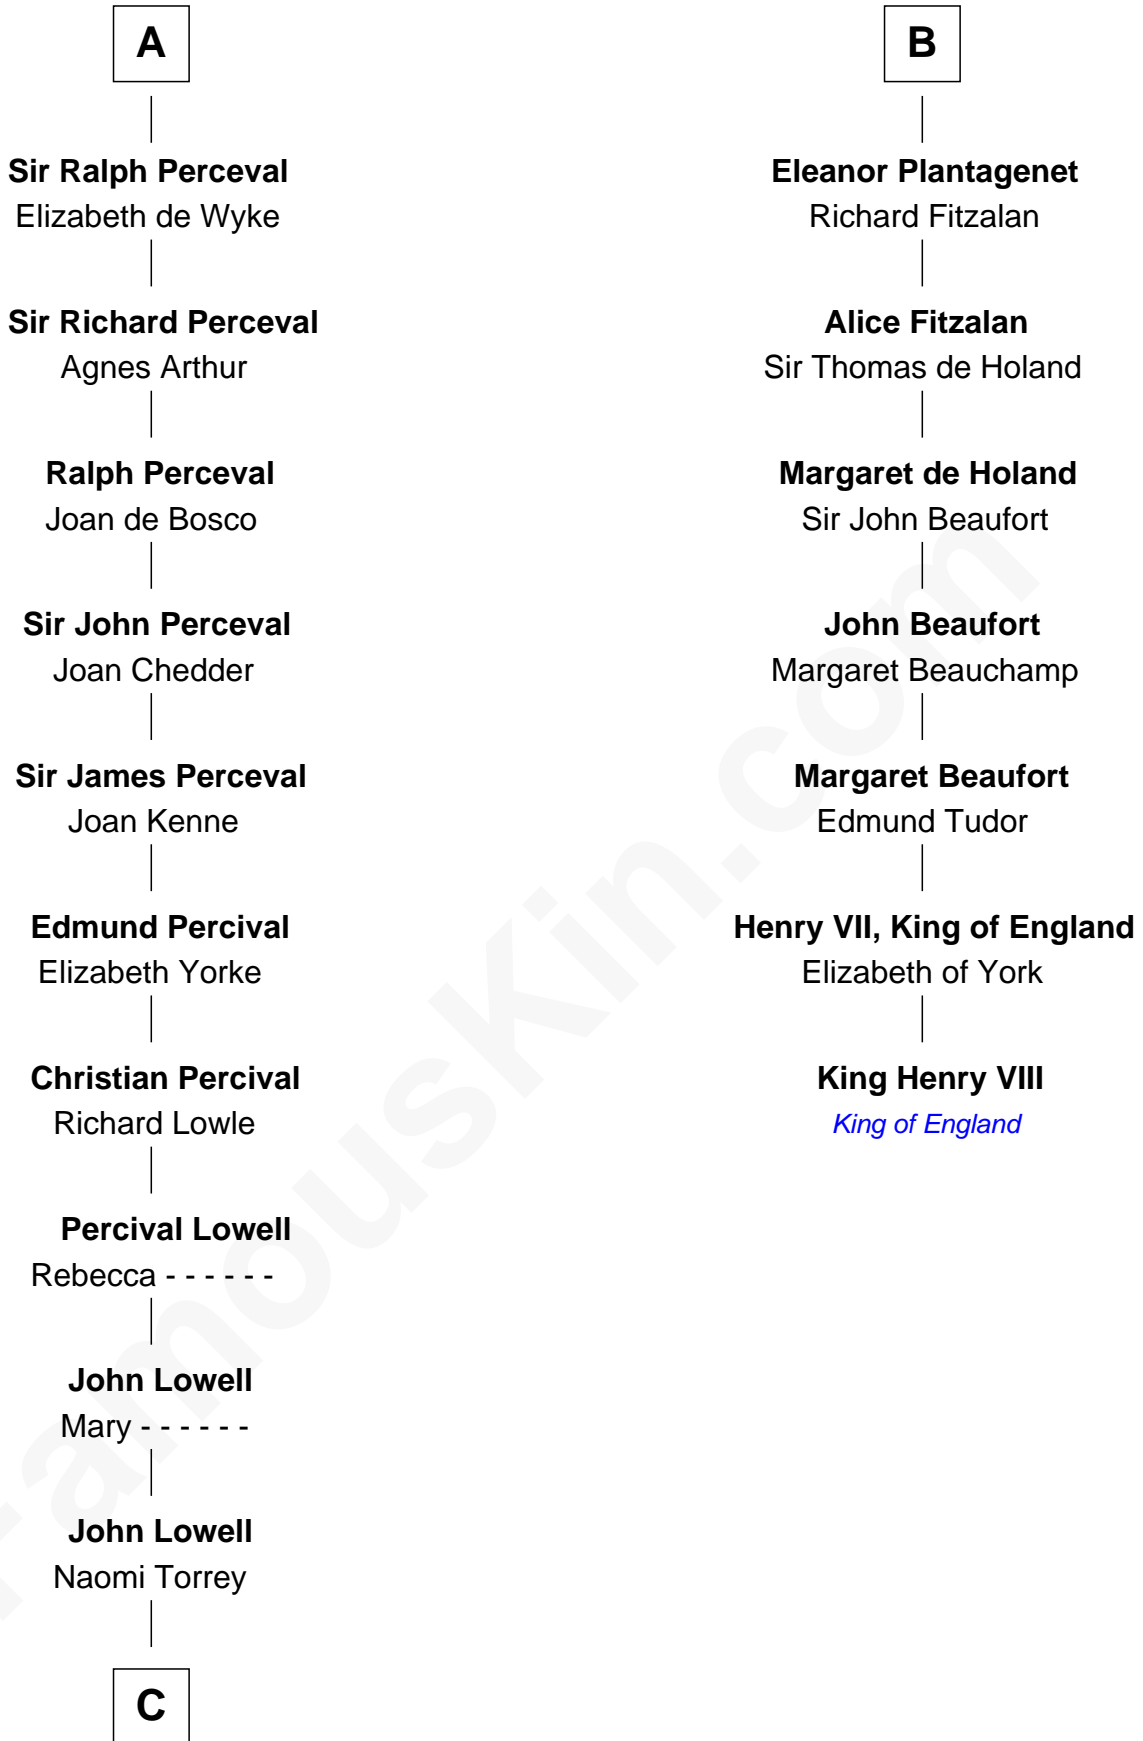

FamousKin.com
Relationship Chart of
James Russell Lowell
American "Fireside" Poet

13th cousin 8 times removed of

King Henry VIII
King of England

C

Ebenezer Lowell

Elizabeth Shailer

Rev. John Lowell

Sarah Champney