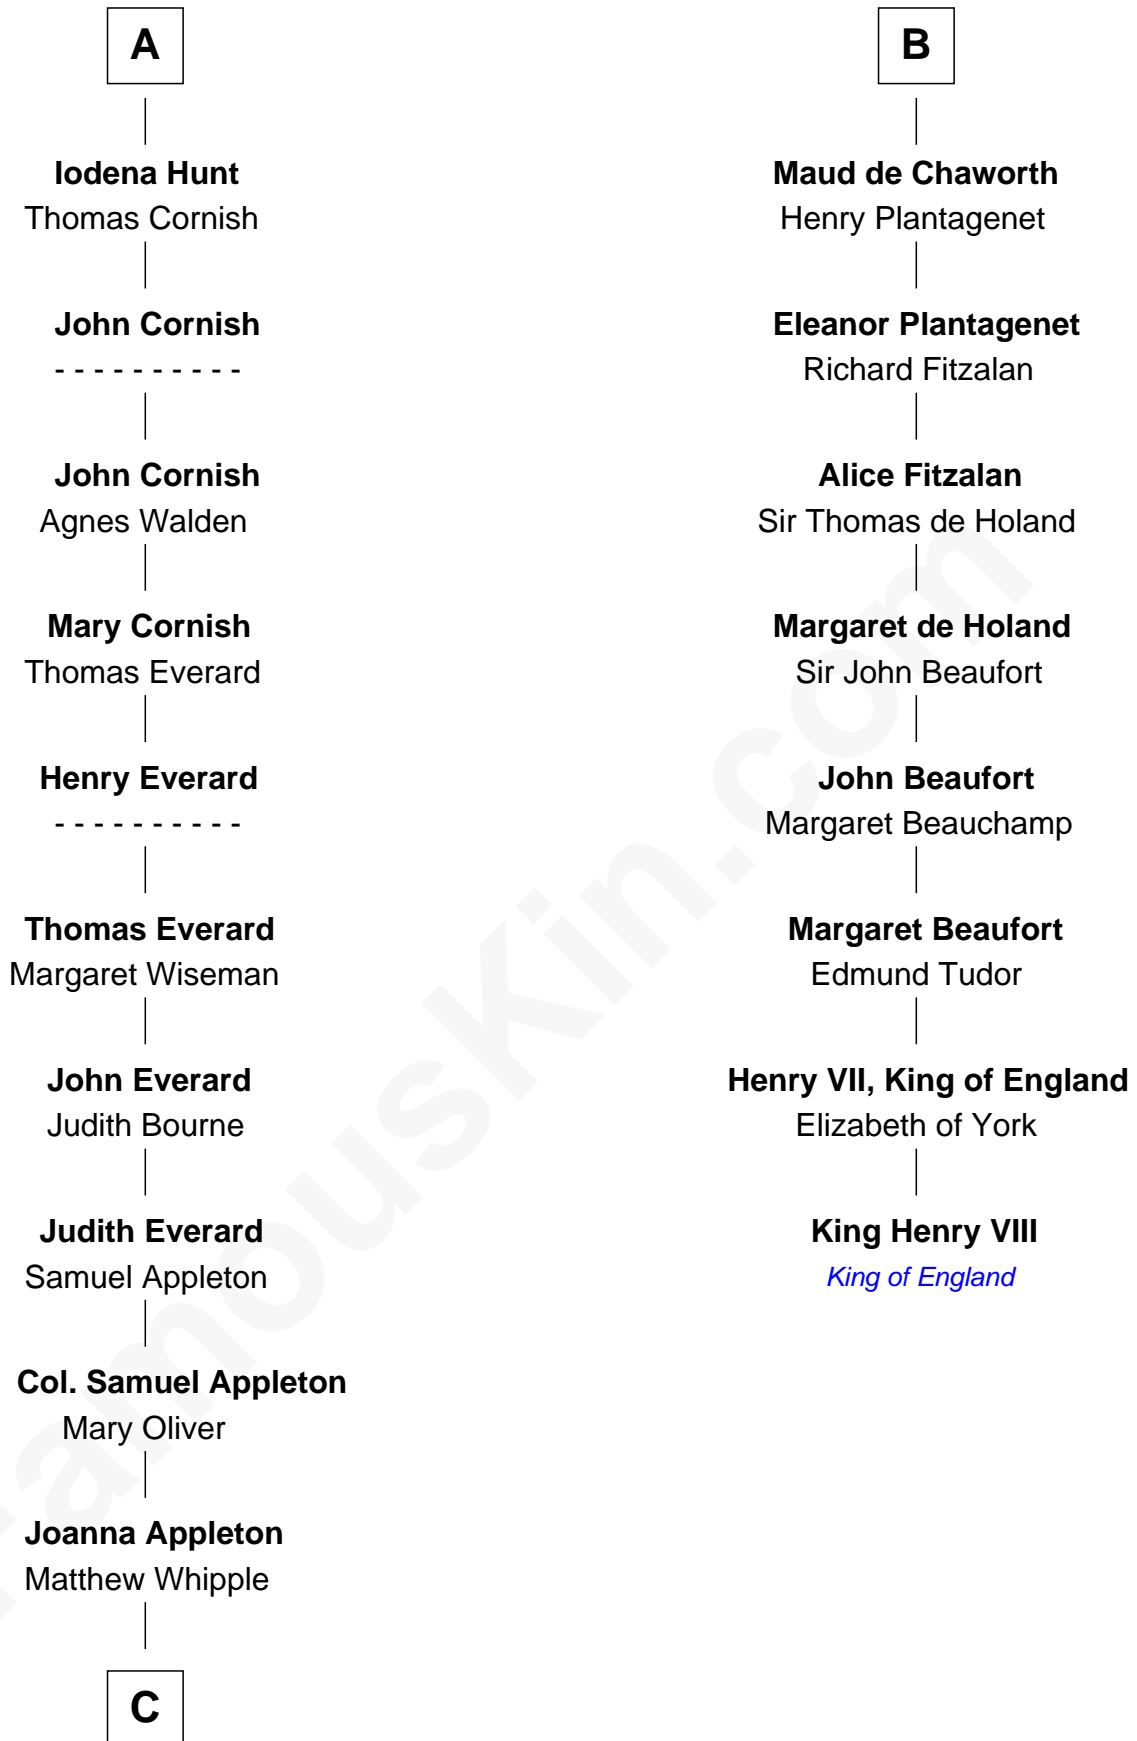

**FamousKin.com**  
**Relationship Chart of**  
**James Russell Lowell**  
*American "Fireside" Poet*

14th cousin 7 times removed of

**King Henry VIII**  
*King of England*

**C**

William Whipple

Mary Cutts