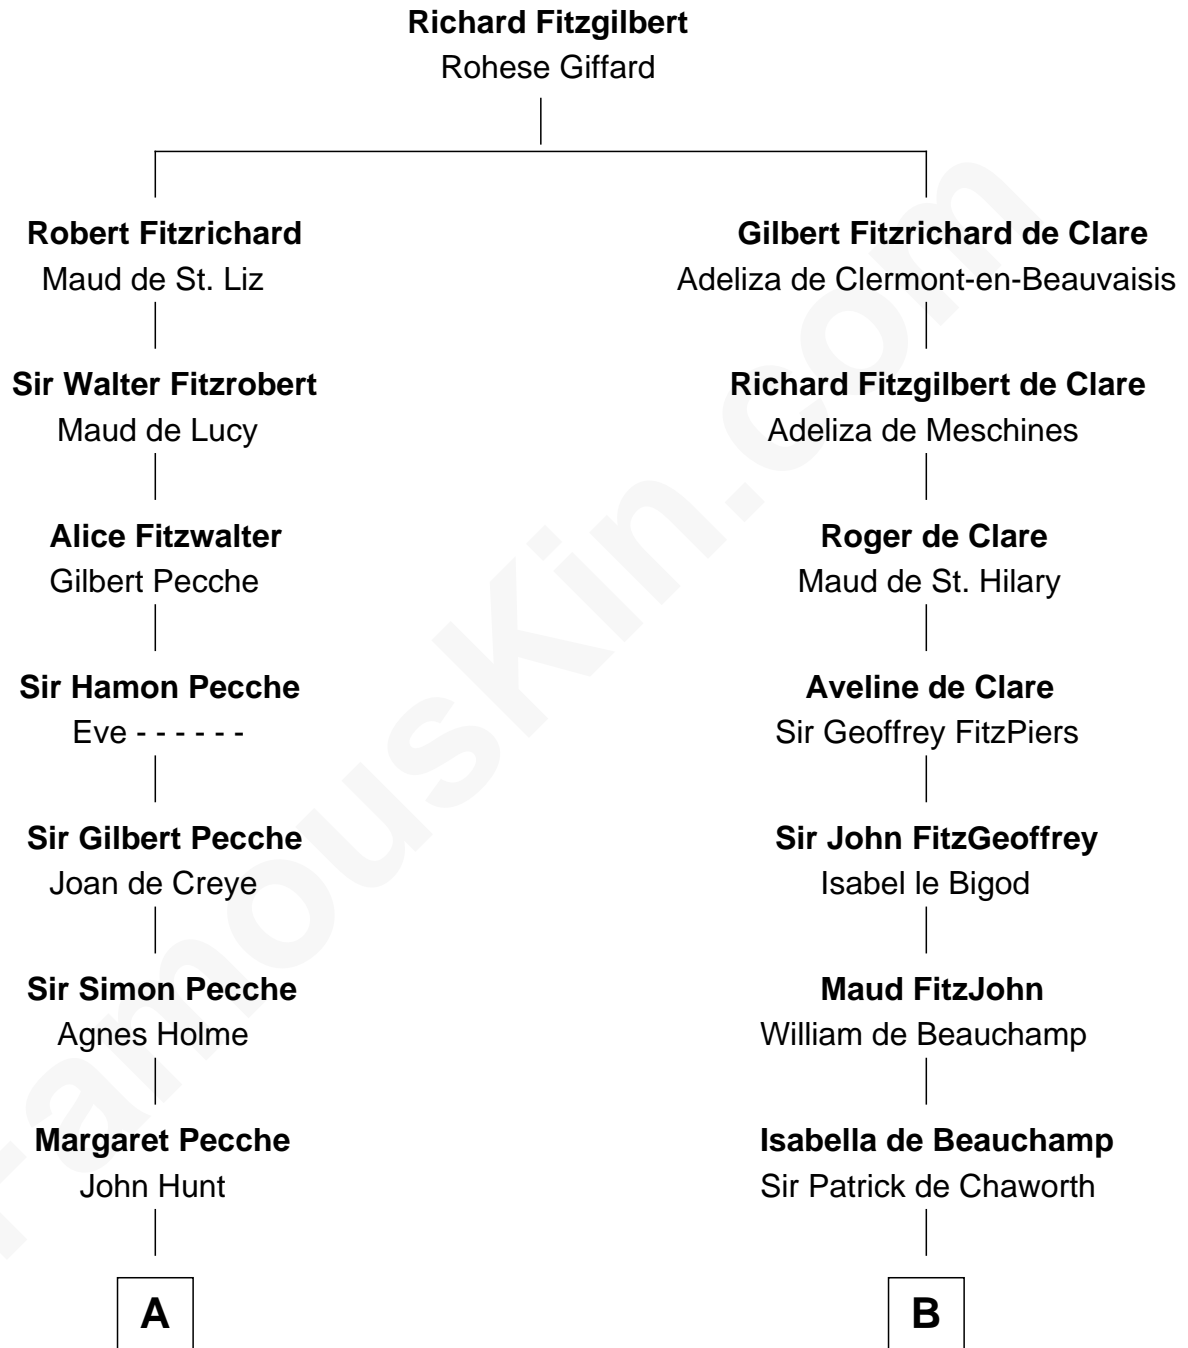

**FamousKin.com**  
**Relationship Chart of**  
**James Russell Lowell**  
*American "Fireside" Poet*

14th cousin 7 times removed of

**King Henry VIII**  
*King of England*

**C**

William Whipple

Mary Cutts