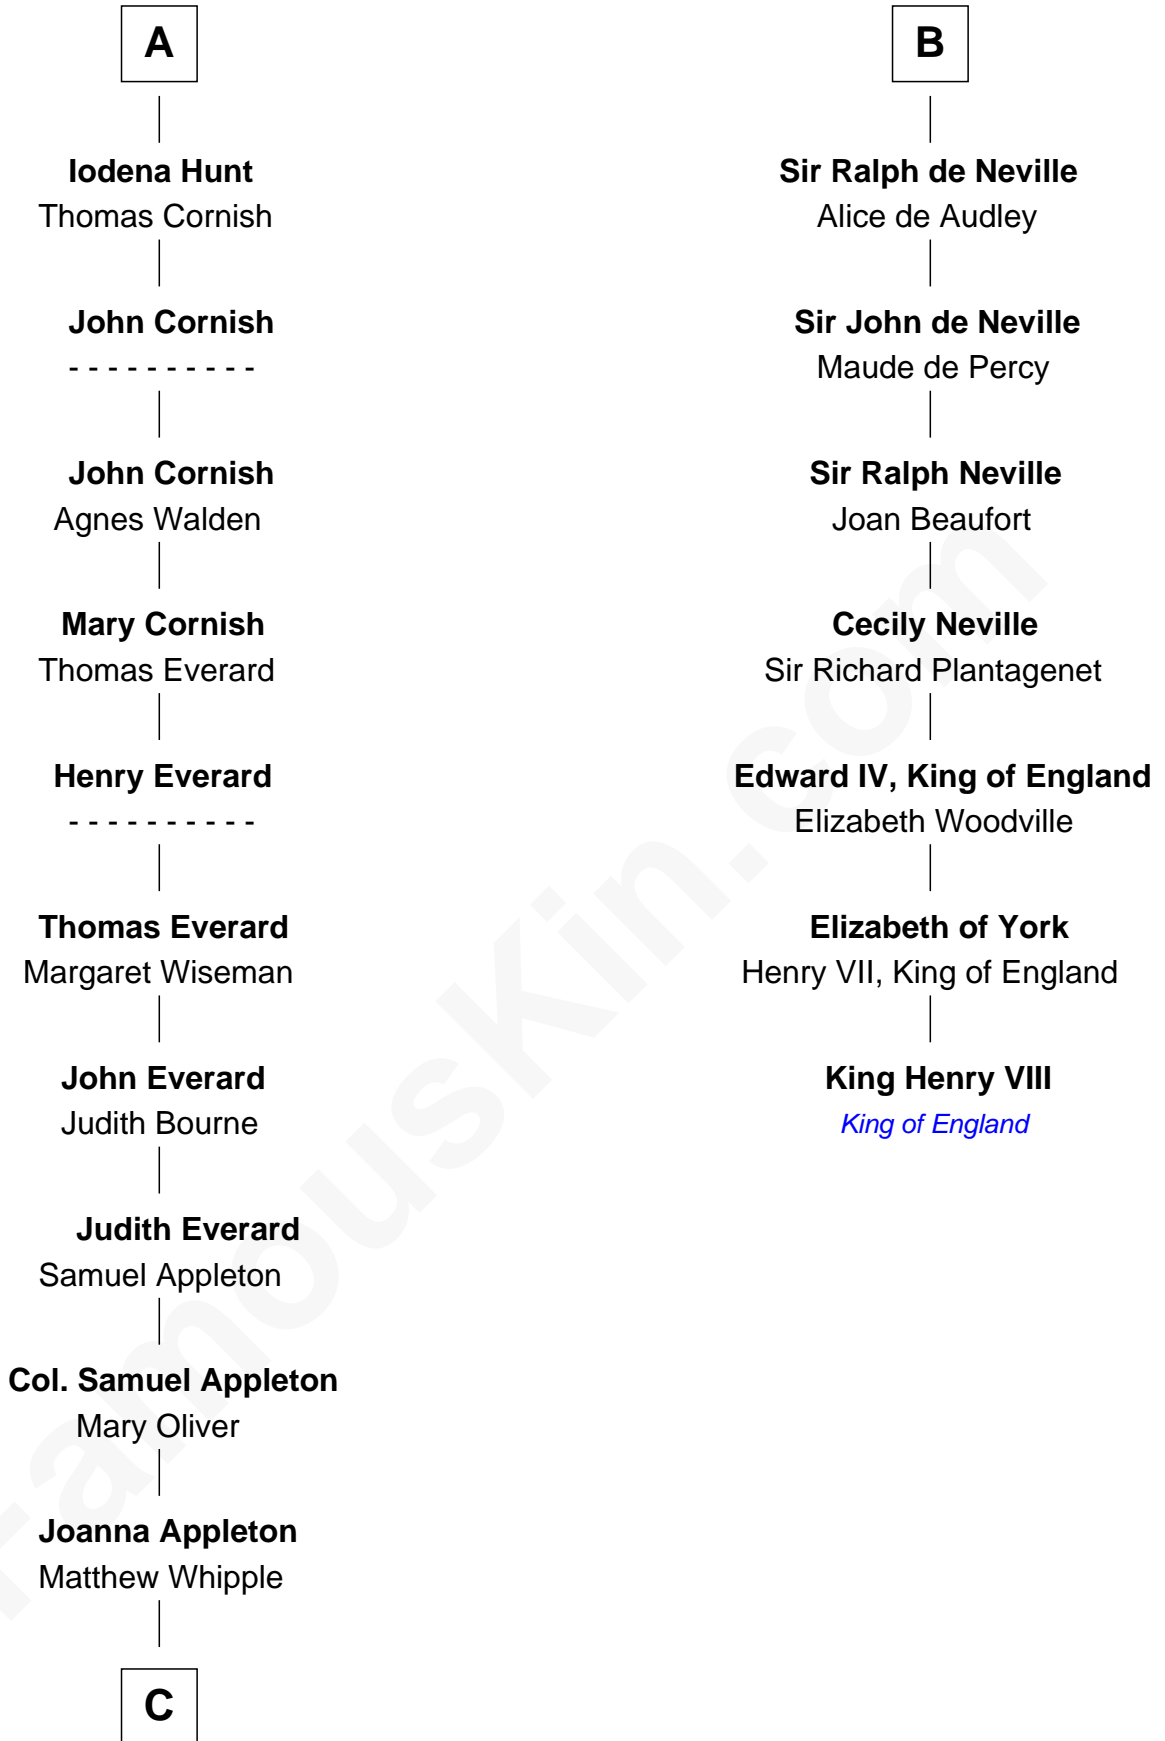

FamousKin.com
Relationship Chart of
James Russell Lowell
American "Fireside" Poet

13th cousin 8 times removed of
King Henry VIII
King of England

C

William Whipple

Mary Cutts

Mary Whipple

Robert Traill

Mary Whipple Traill