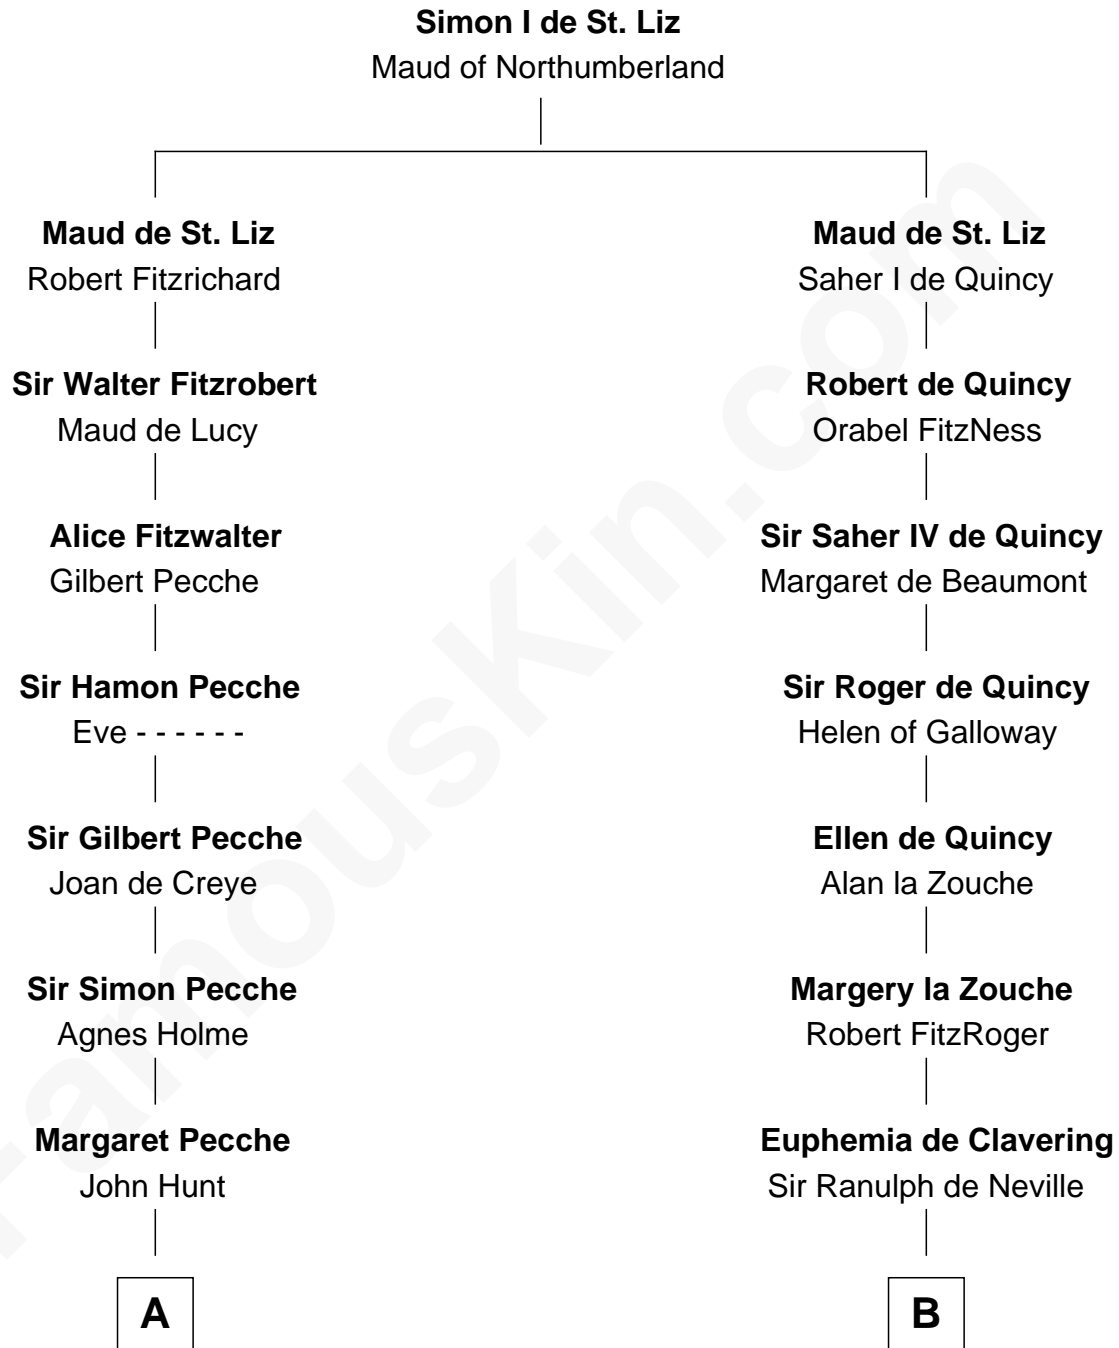

FamousKin.com
Relationship Chart of
James Russell Lowell
American "Fireside" Poet

13th cousin 8 times removed of
King Henry VIII
King of England

C

William Whipple

Mary Cutts

Mary Whipple

Robert Traill

Mary Whipple Traill