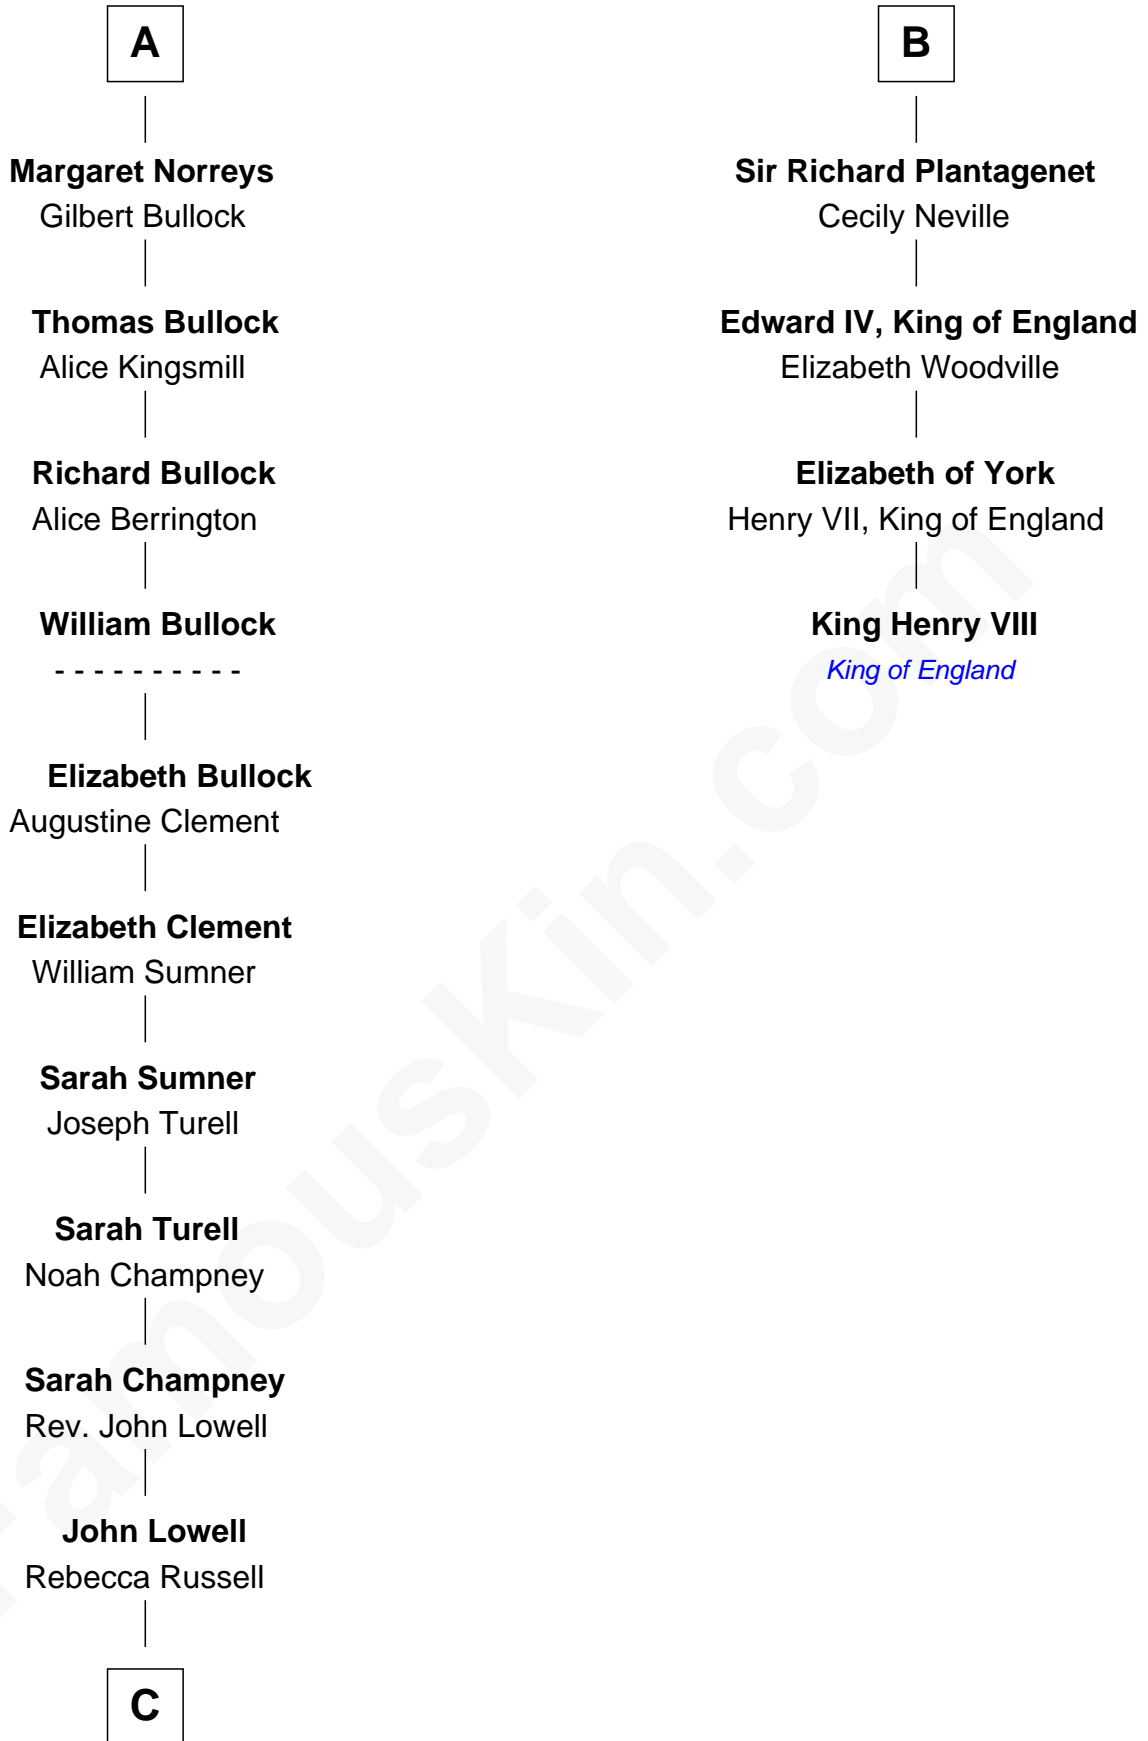

FamousKin.com
Relationship Chart of
James Russell Lowell
American "Fireside" Poet

10th cousin 8 times removed of

King Henry VIII
King of England

C

Rev. Charles Lowell
Harriet Brackett Spence

James Russell Lowell
American "Fireside" Poet

FamousKin.com