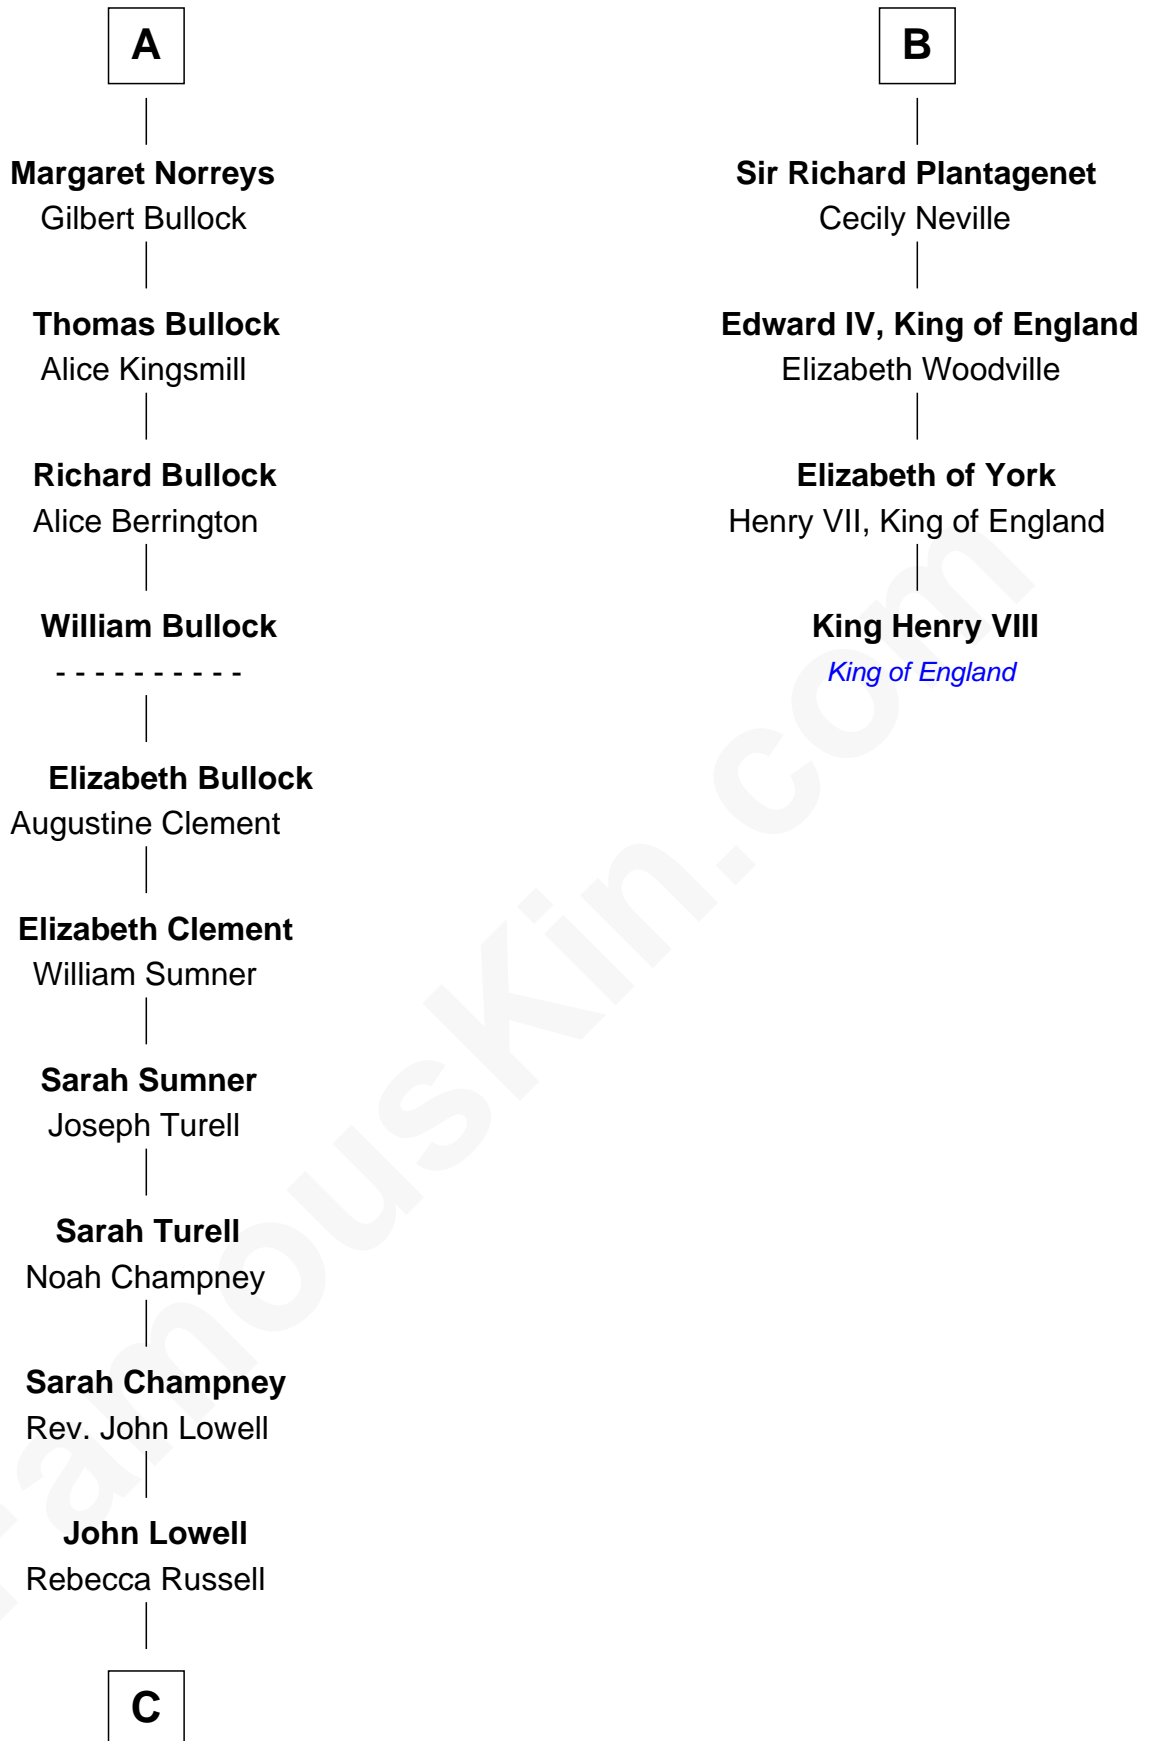

**FamousKin.com**  
**Relationship Chart of**  
**James Russell Lowell**  
*American "Fireside" Poet*

10th cousin 8 times removed of

**King Henry VIII**  
*King of England*

C

Rev. Charles Lowell  
Harriet Brackett Spence

James Russell Lowell  
*American "Fireside" Poet*

FamousKin.com