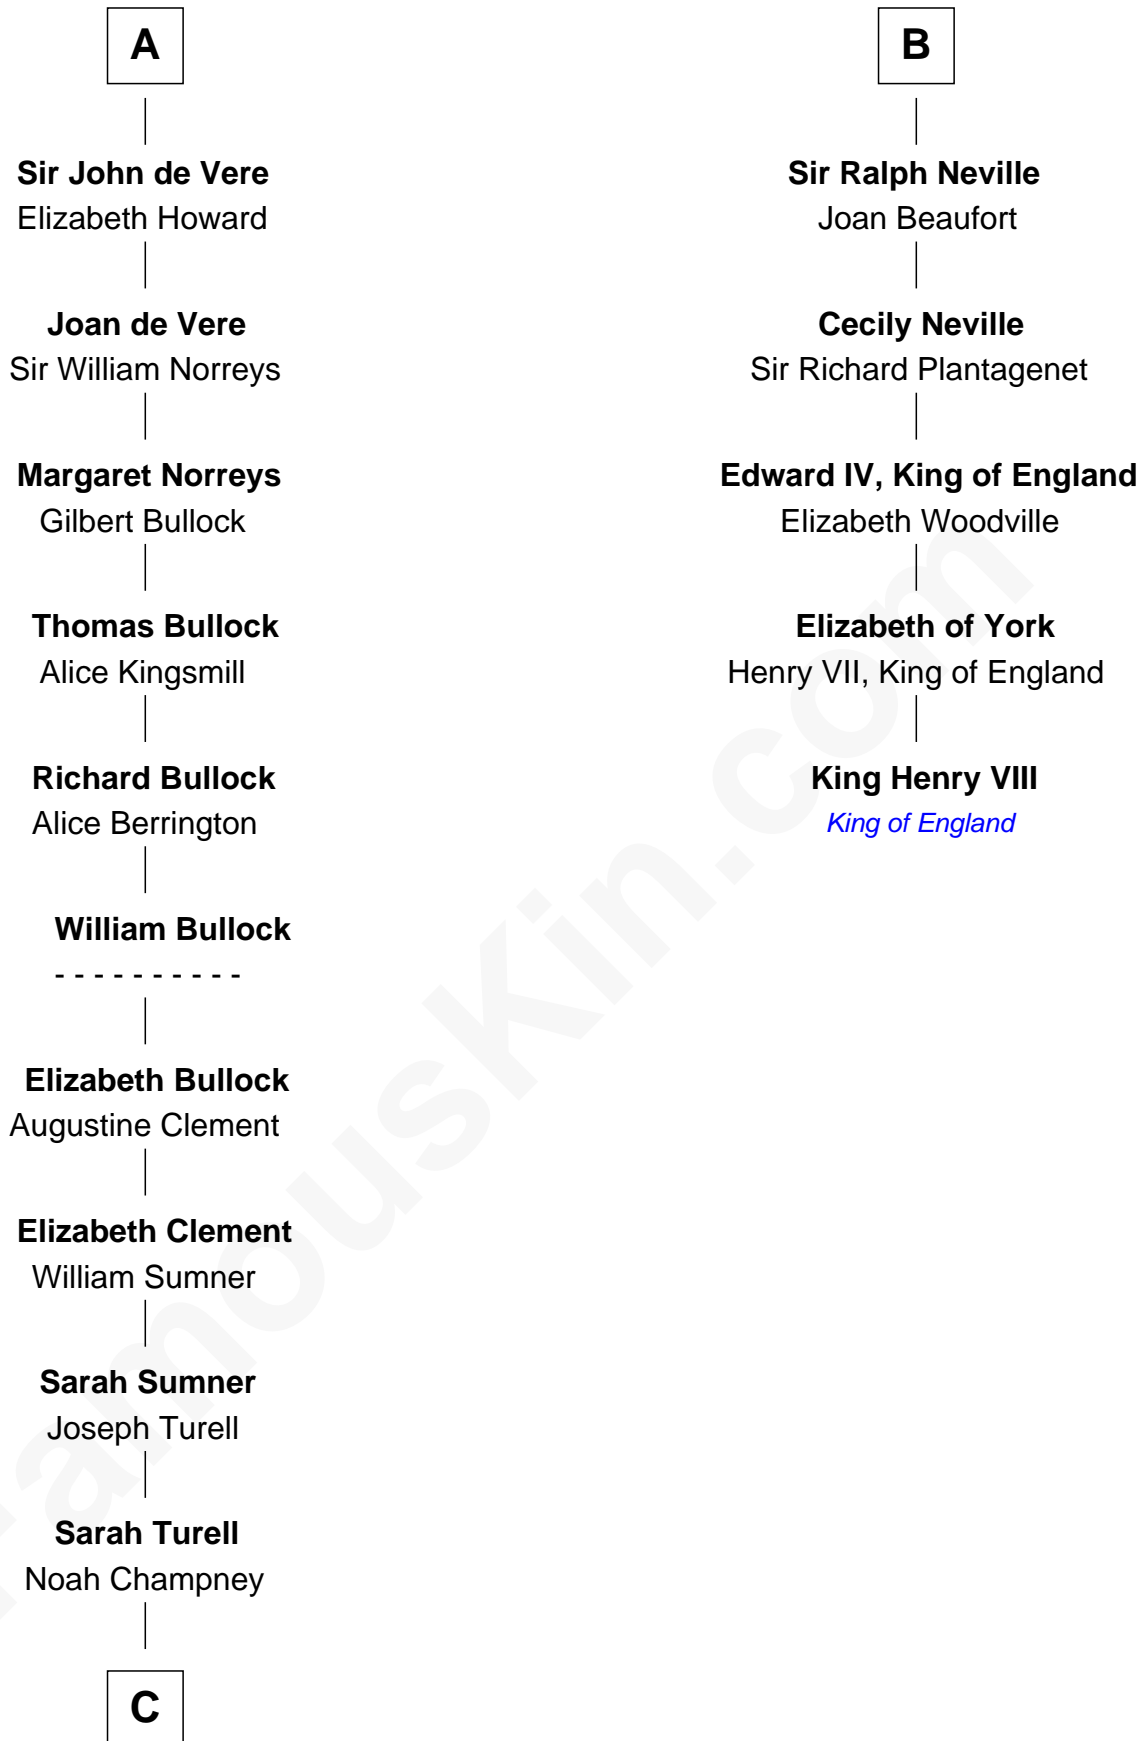

FamousKin.com
Relationship Chart of
James Russell Lowell
American "Fireside" Poet

11th cousin 9 times removed of
King Henry VIII
King of England

C

—
Sarah Champney

Rev. John Lowell

—
John Lowell

Rebecca Russell