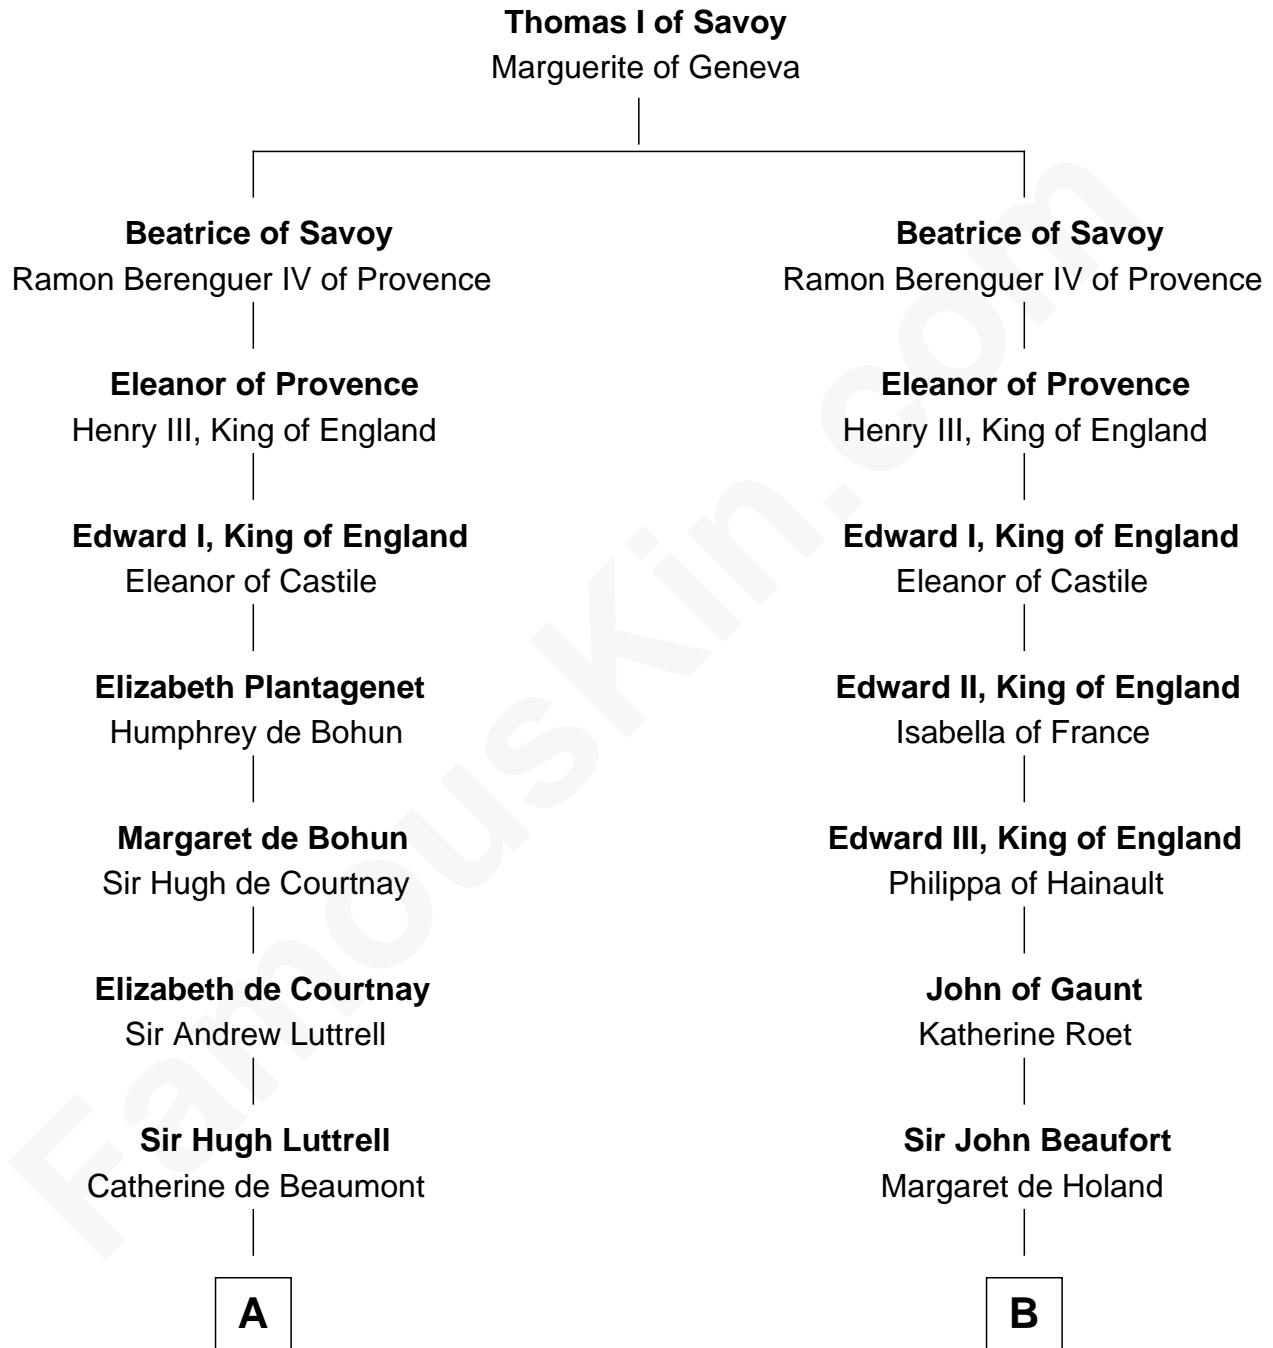

FamousKin.com
Relationship Chart of
James Russell Lowell
American "Fireside" Poet

10th cousin 10 times removed of
King Henry VIII
King of England

C

—
Rev. John Lowell

Sarah Champney

—
John Lowell

Rebecca Russell

—
Rev. Charles Lowell

Harriet Brackett Spence

—
James Russell Lowell

American "Fireside" Poet

FamousKin.com