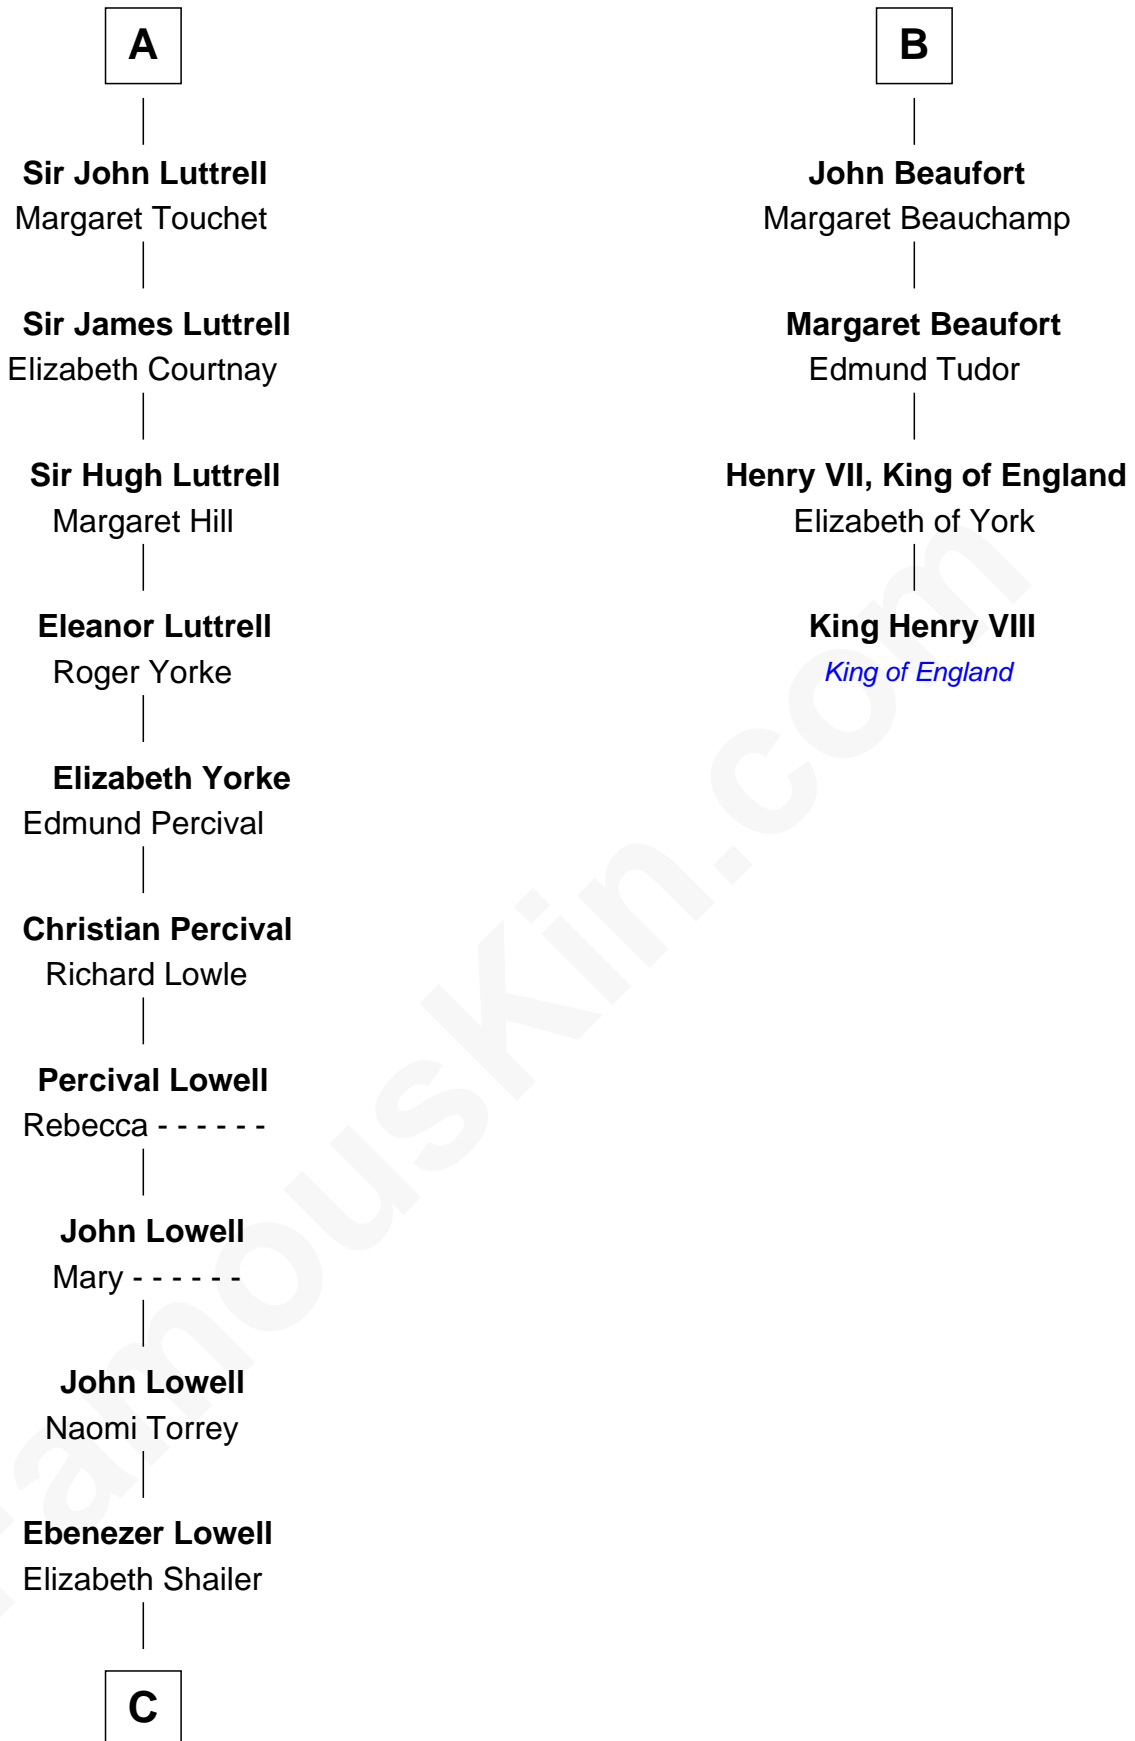

FamousKin.com
Relationship Chart of
James Russell Lowell
American "Fireside" Poet

10th cousin 10 times removed of
King Henry VIII
King of England

C

—
Rev. John Lowell

Sarah Champney

—
John Lowell

Rebecca Russell