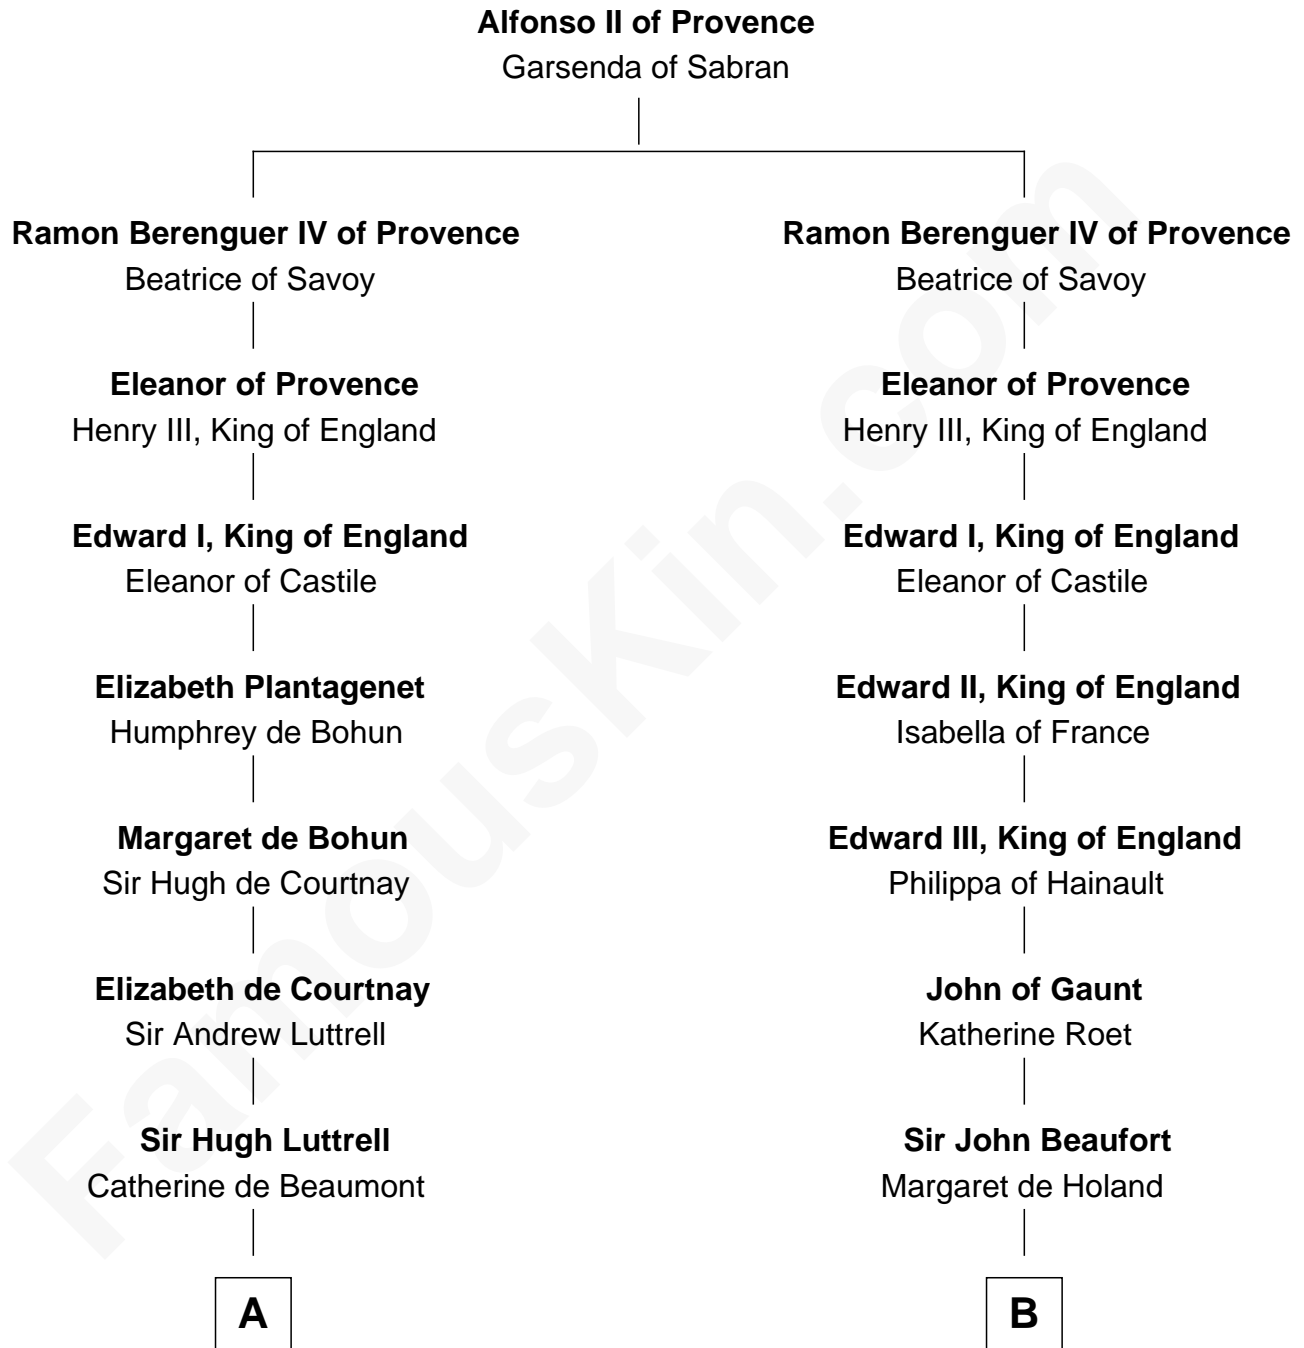

**FamousKin.com**  
**Relationship Chart of**  
**James Russell Lowell**  
*American "Fireside" Poet*

**10th cousin 10 times removed of**  
**King Henry VIII**  
*King of England*

**C**

—  
**Rev. John Lowell**