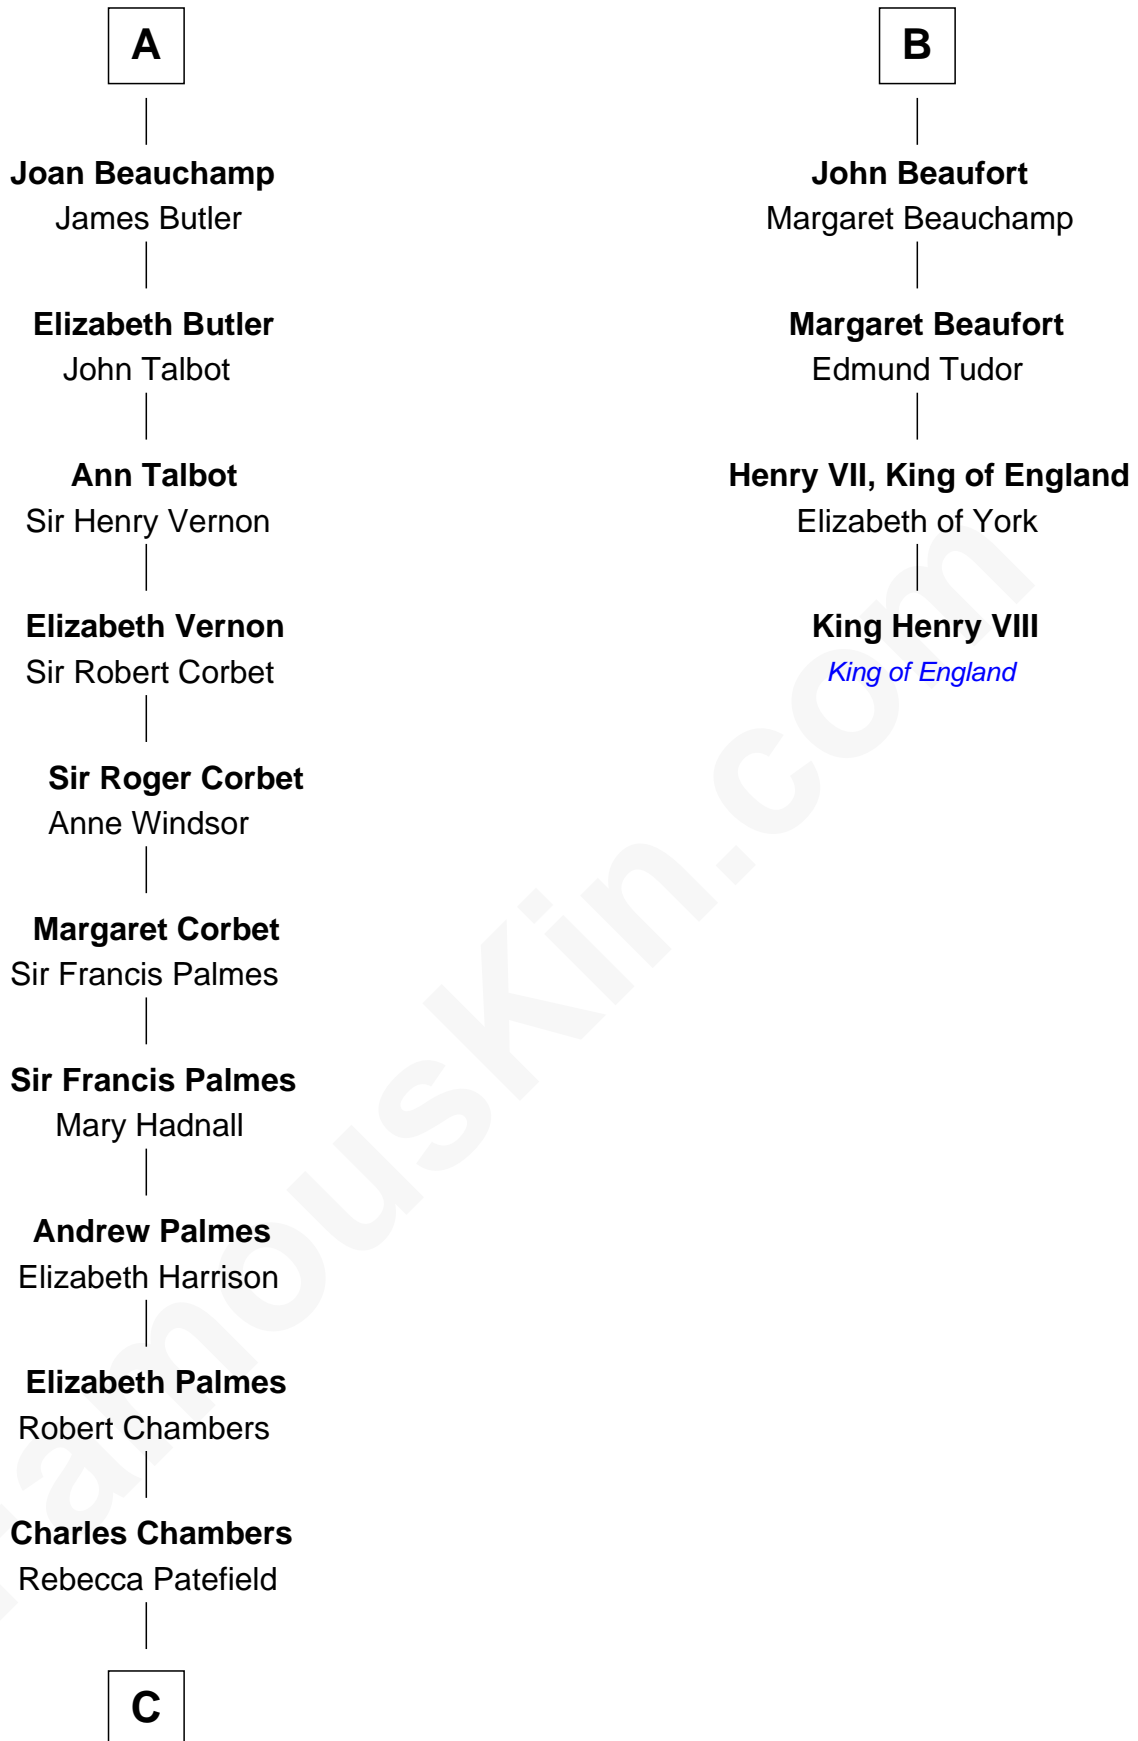

**FamousKin.com**  
**Relationship Chart of**  
**James Russell Lowell**  
*American "Fireside" Poet*

**10th cousin 11 times removed of**  
**King Henry VIII**  
*King of England*

**Philip II Auguste, King of France**  
 Isabella of Hainault

**C**

—  
**Rebecca Chambers**

Daniel Russell

—  
**James Russell**

Katharine Graves

—  
**Rebecca Russell**

John Lowell

—  
**Rev. Charles Lowell**