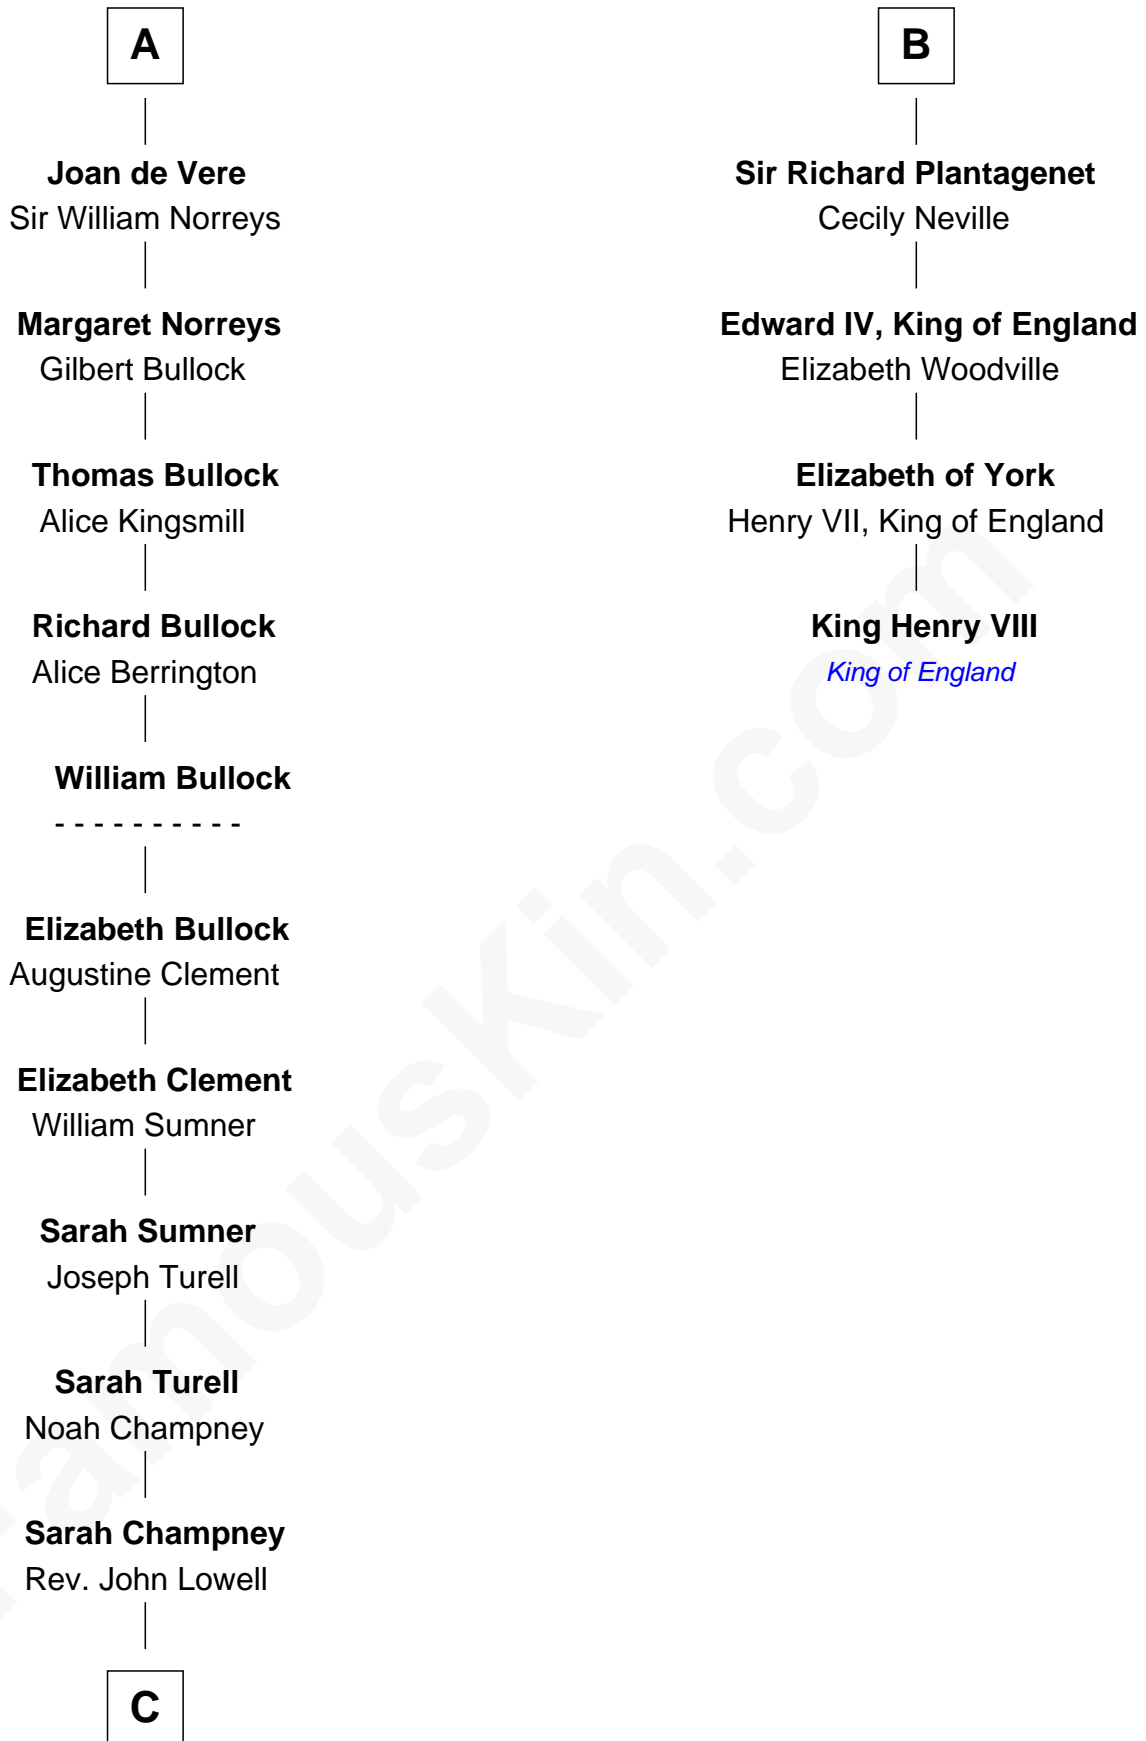

FamousKin.com
Relationship Chart of
James Russell Lowell
American "Fireside" Poet

10th cousin 9 times removed of

King Henry VIII
King of England

Sir Henry de la Mare

C

—
John Lowell

Rebecca Russell

—
Rev. Charles Lowell

Harriet Brackett Spence

—
James Russell Lowell

American "Fireside" Poet

FamousKin.com