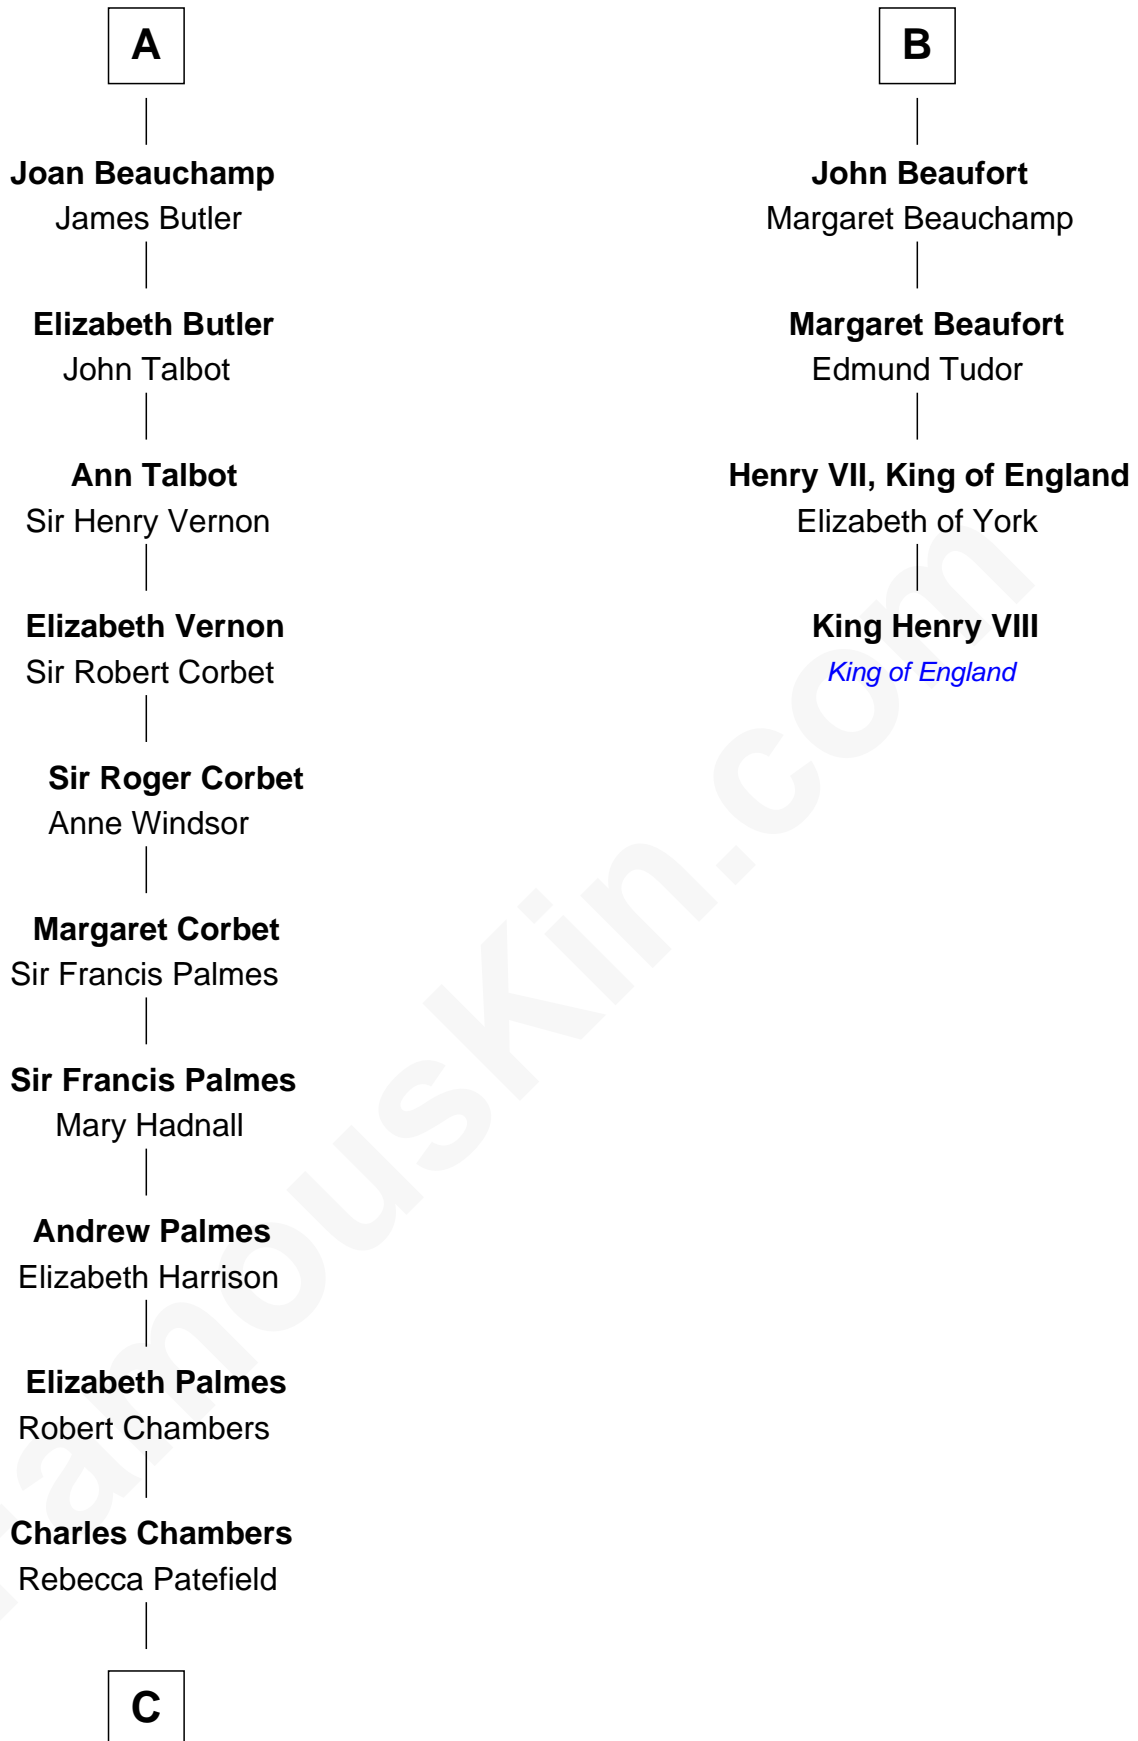

FamousKin.com
Relationship Chart of
James Russell Lowell
American "Fireside" Poet

10th cousin 11 times removed of
King Henry VIII
King of England

C

—
Rebecca Chambers

Daniel Russell

—
James Russell

Katharine Graves