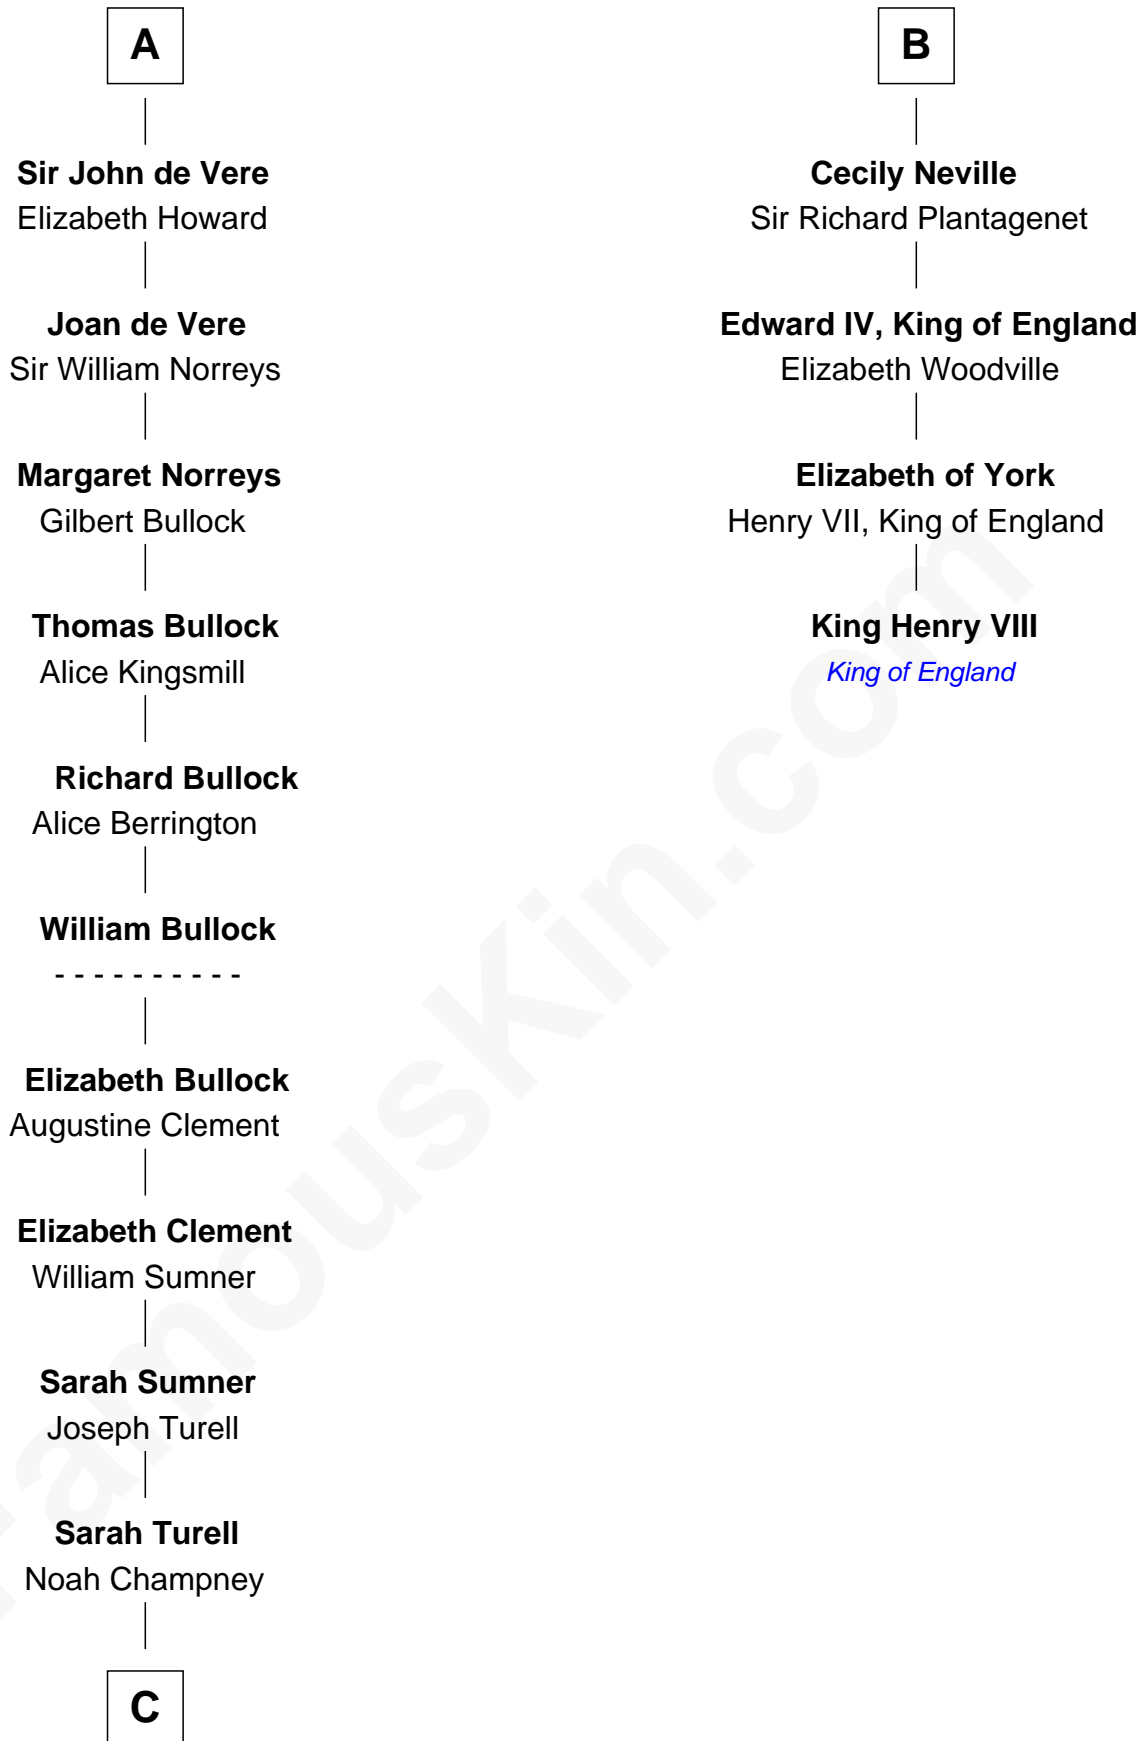

FamousKin.com
Relationship Chart of
James Russell Lowell
American "Fireside" Poet

10th cousin 10 times removed of
King Henry VIII
King of England

C

—
Sarah Champney

Rev. John Lowell

—
John Lowell

Rebecca Russell