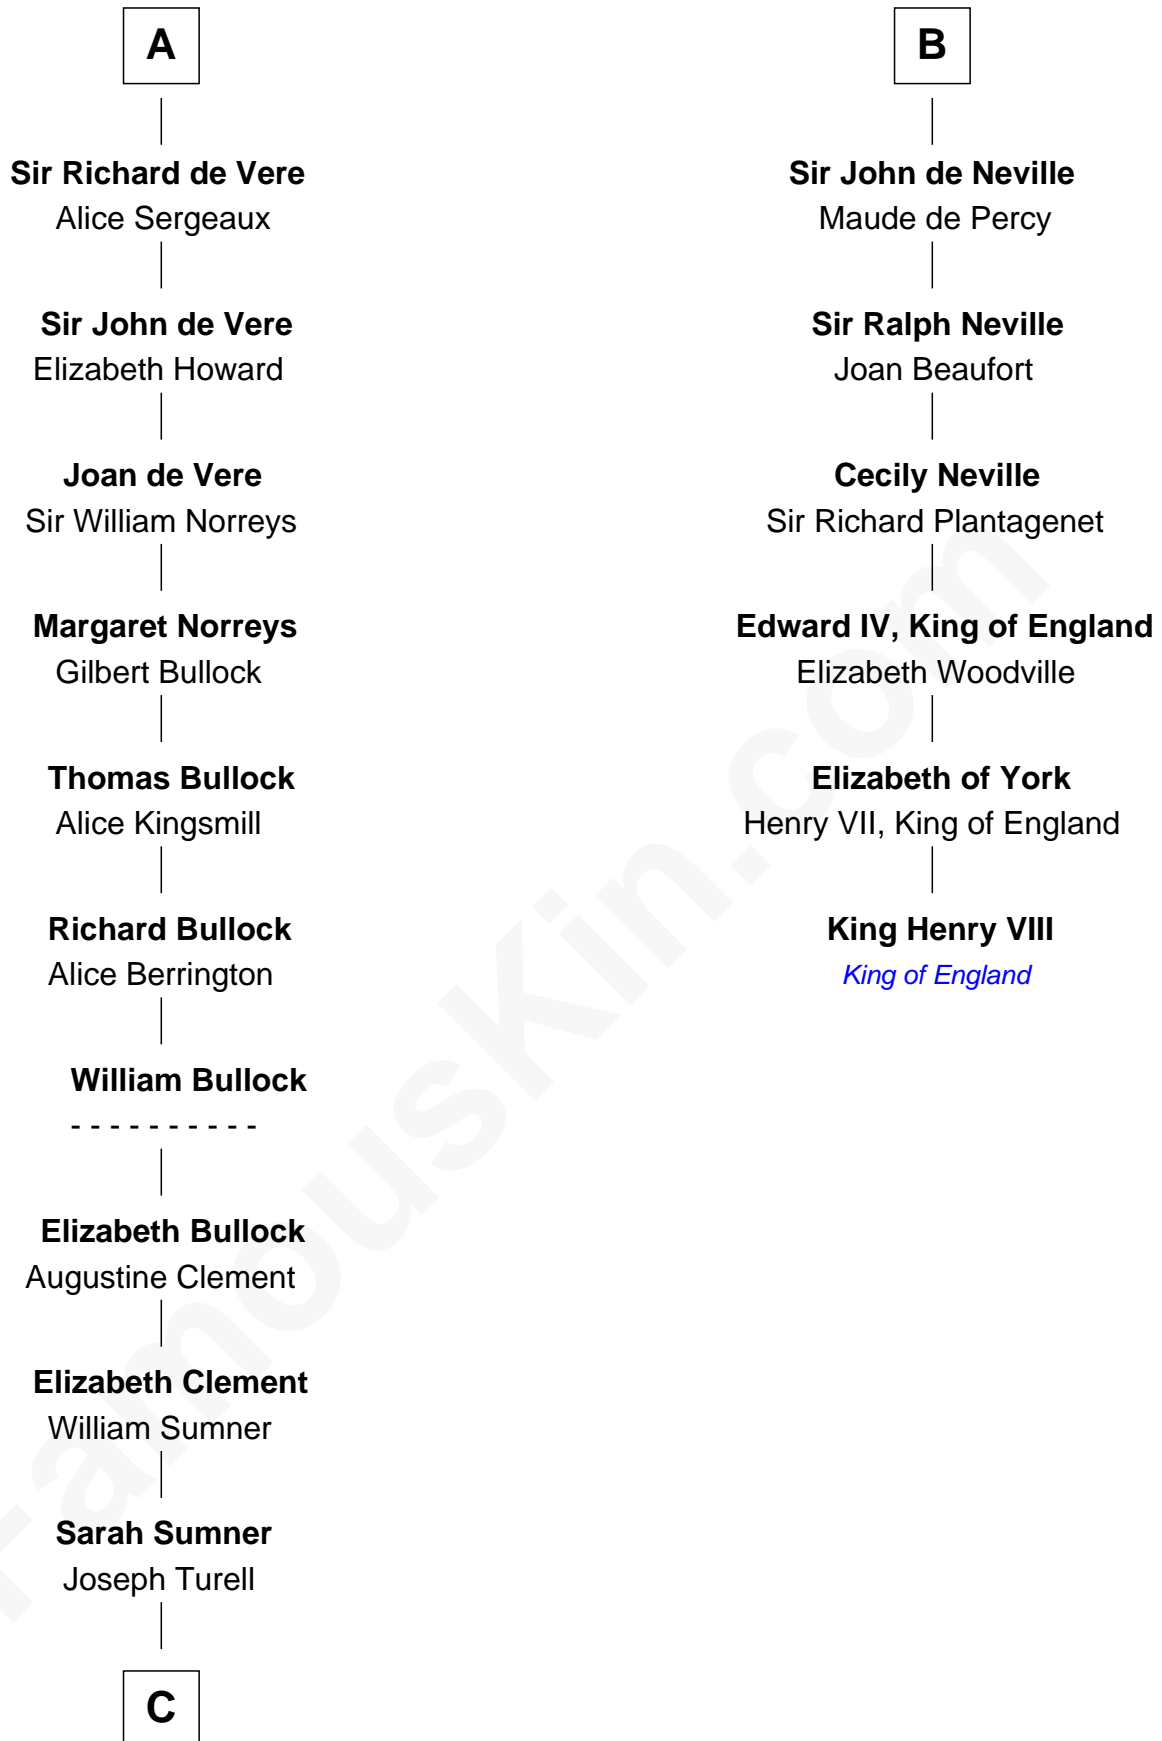

FamousKin.com
Relationship Chart of
James Russell Lowell
American "Fireside" Poet

12th cousin 9 times removed of

King Henry VIII
King of England

C

—
Sarah Turell

Noah Champney

—
Sarah Champney

Rev. John Lowell