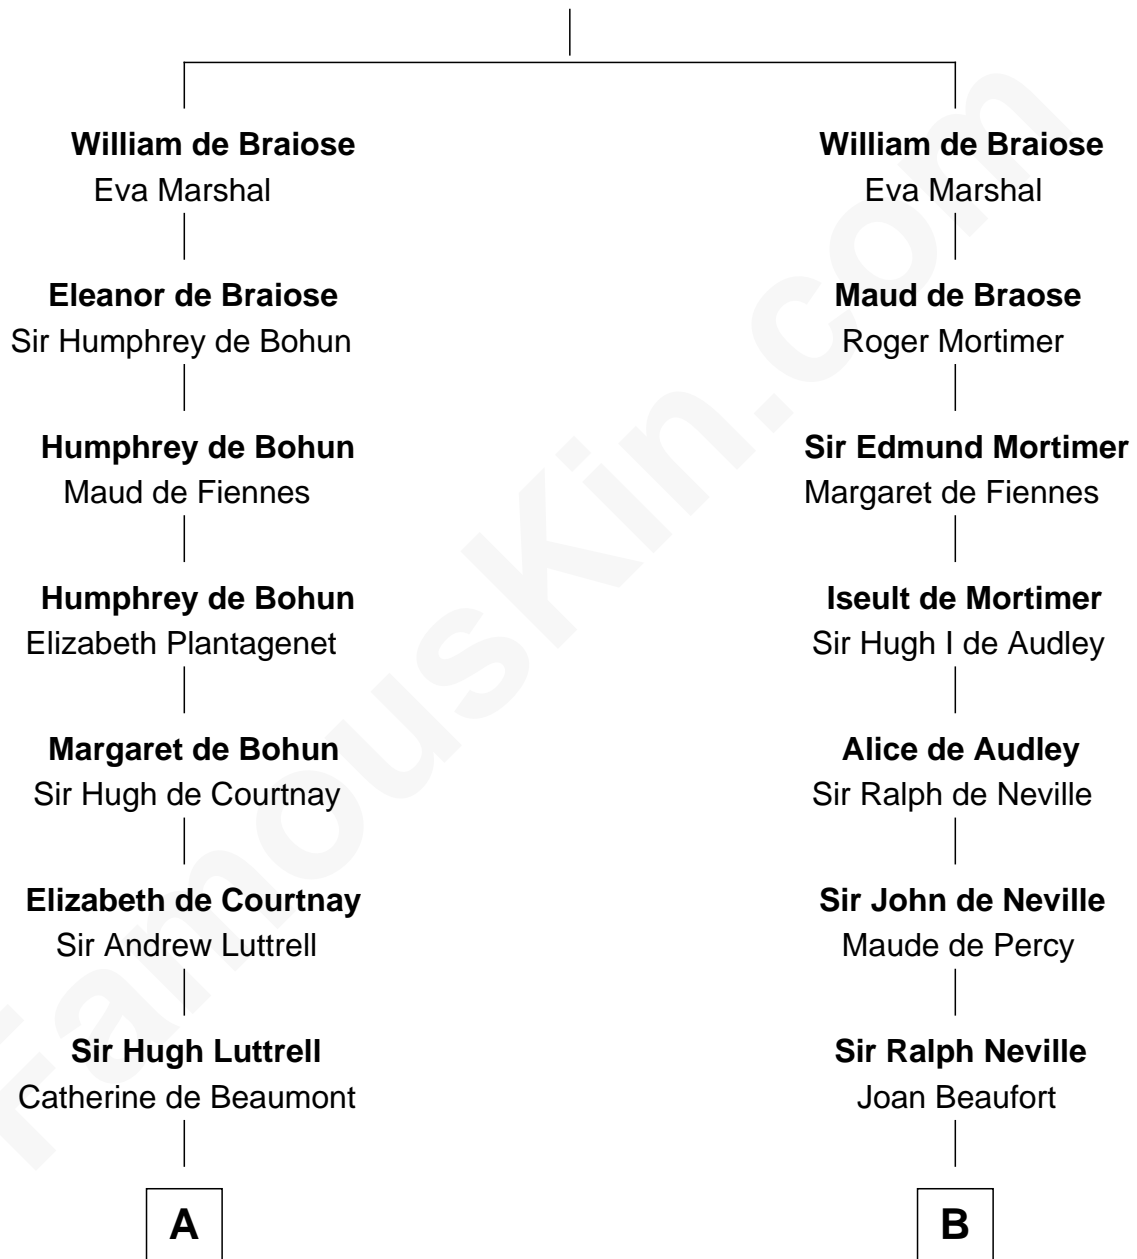

FamousKin.com
Relationship Chart of
James Russell Lowell
American "Fireside" Poet

10th cousin 10 times removed of
King Henry VIII
King of England

Reginald de Braiose

C

—
Rev. John Lowell

Sarah Champney

—
John Lowell

Rebecca Russell

—
Rev. Charles Lowell

Harriet Brackett Spence

—
James Russell Lowell

American "Fireside" Poet

FamousKin.com