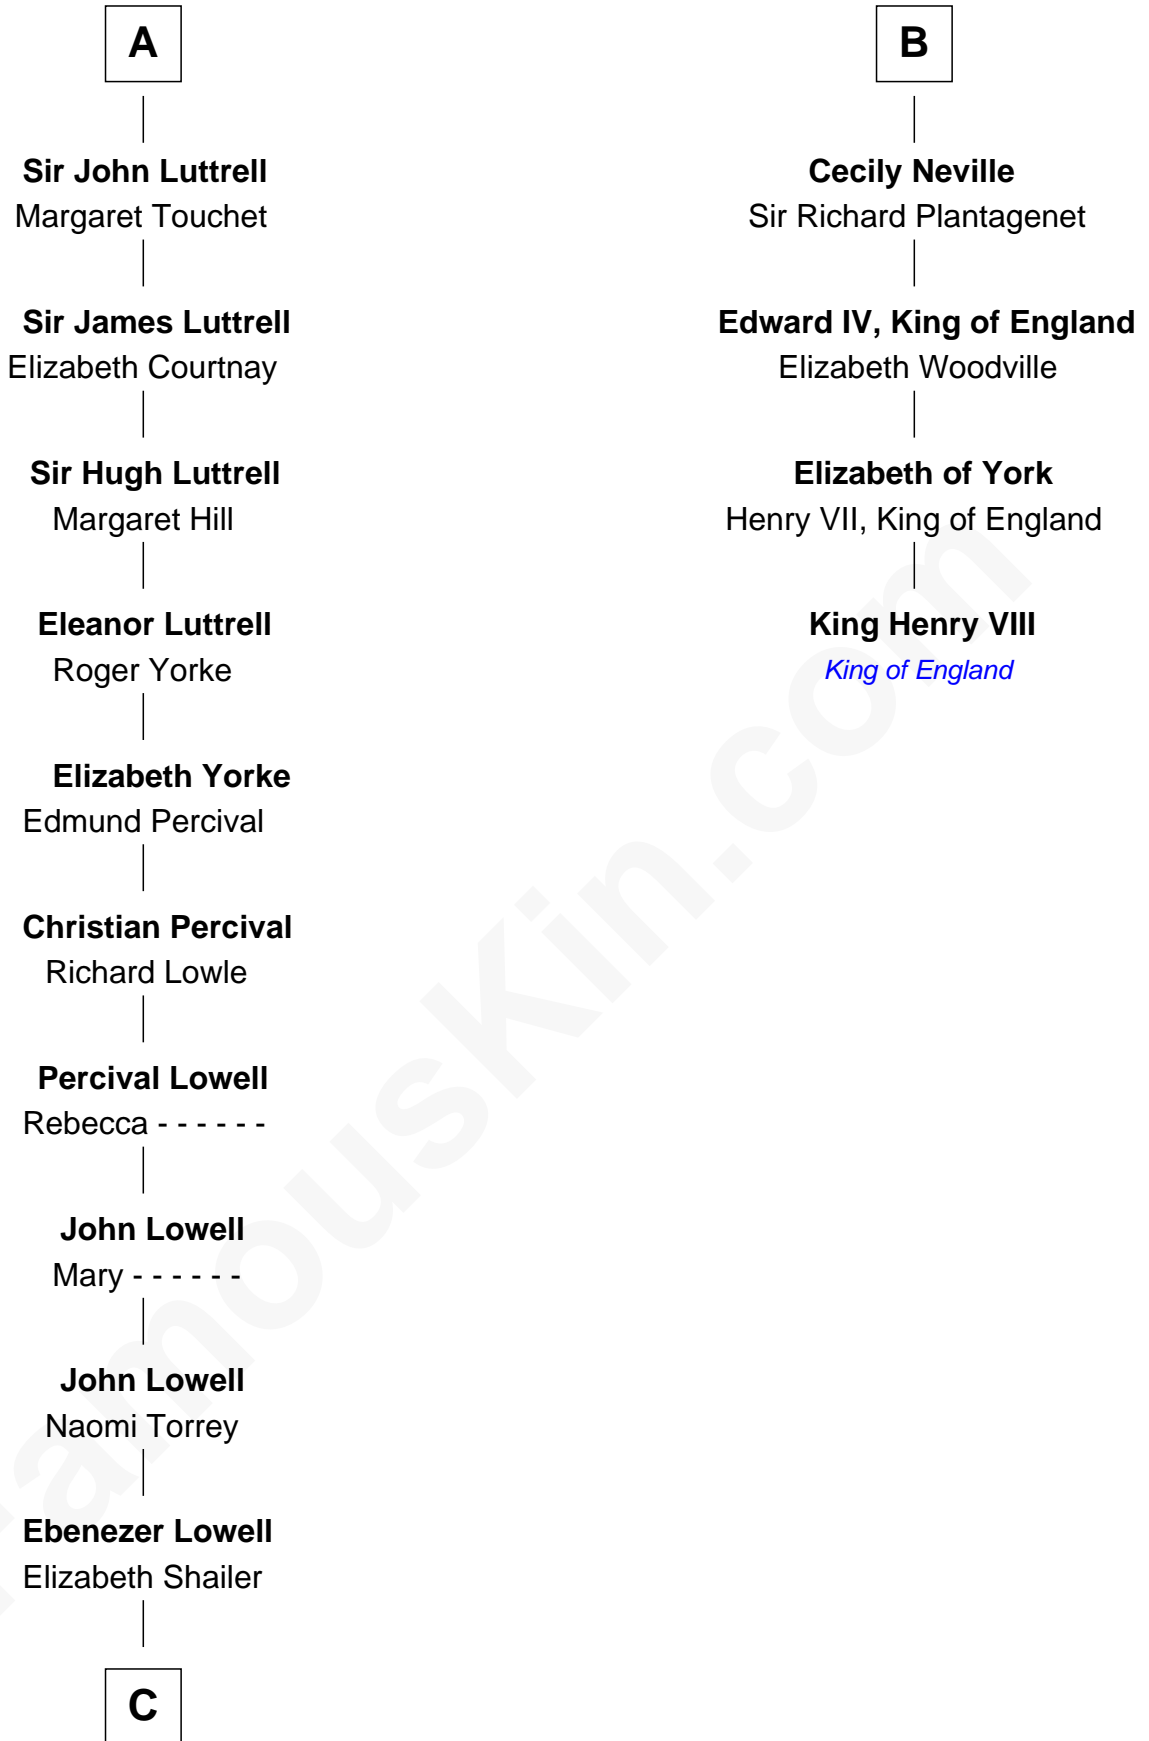

FamousKin.com
Relationship Chart of
James Russell Lowell
American "Fireside" Poet

10th cousin 10 times removed of
King Henry VIII
King of England

Reginald de Braiose

C

—
Rev. John Lowell

Sarah Champney

—
John Lowell