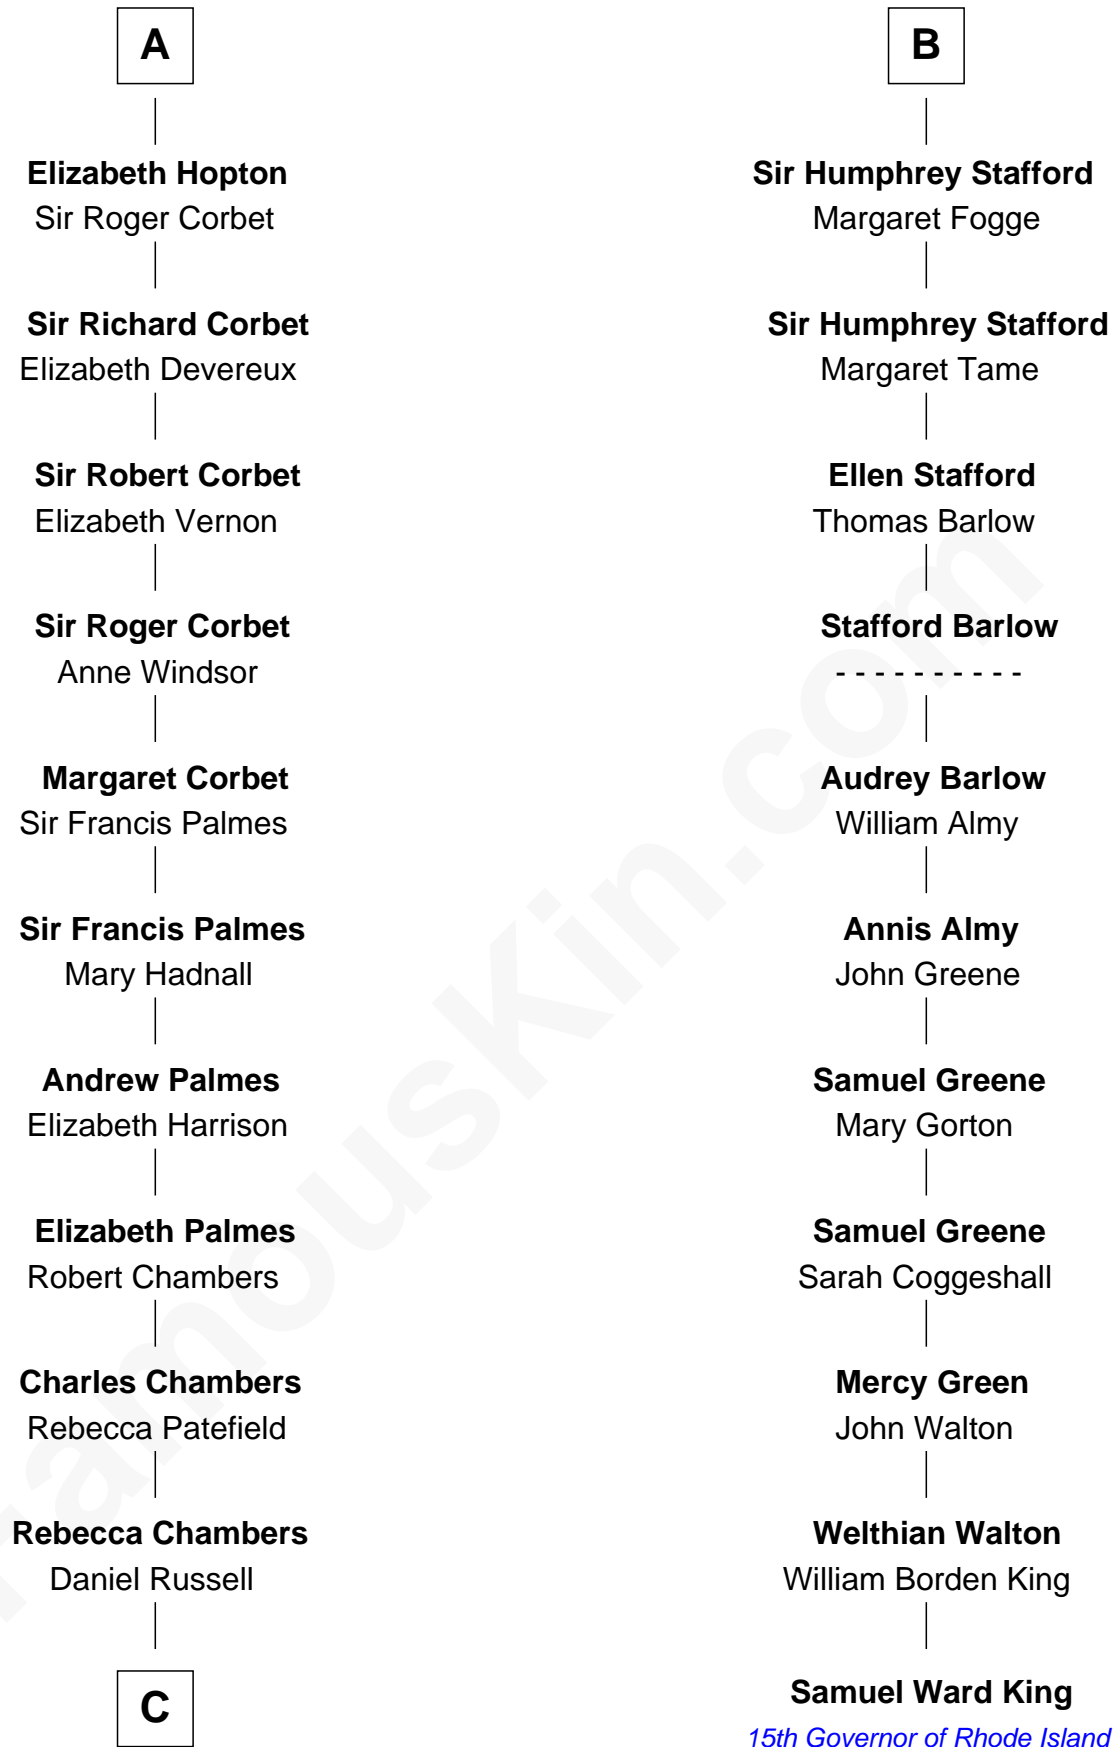

FamousKin.com
Relationship Chart of
James Russell Lowell
American "Fireside" Poet

17th cousin 3 times removed of

Samuel Ward King
15th Governor of Rhode Island

C

James Russell
Katharine Graves

Rebecca Russell
John Lowell